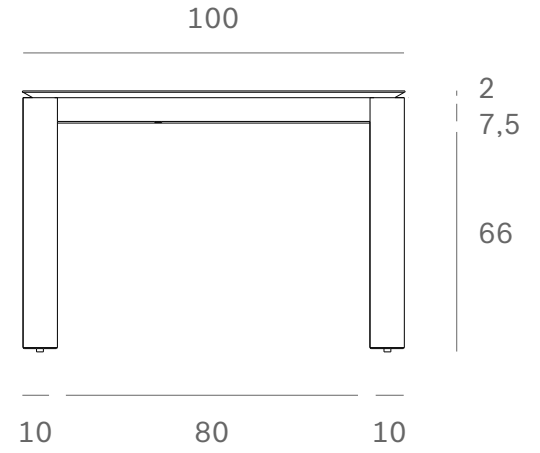

*Ethnicraft*

11944 - Teak Slice extendable dining table - Dimensions (cm)

*Ethnicraft*

11944 - Teak Slice extendable dining table - Dimensions (inches)