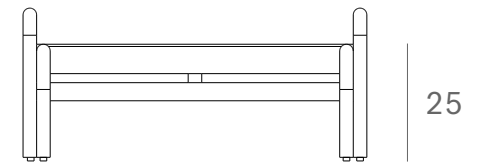

*Ethnicraft*

10256 - Wooden frame of Teak Jack outdoor adjustable lounger - Dimensions (cm)

*Ethnicraft*

10256 - Wooden frame of Teak Jack outdoor adjustable lounger - Dimensions (inches)