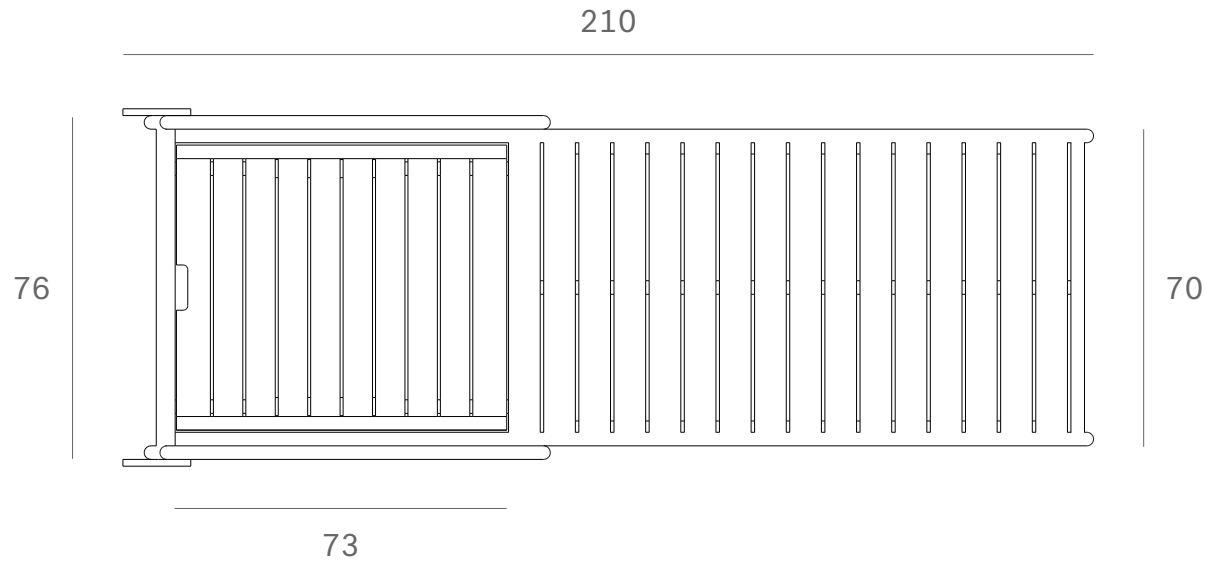

*Ethnicraft*

10256 - Wooden frame of Teak Jack outdoor adjustable lounger - Dimensions (cm)

*Ethnicraft*

10256 - Wooden frame of Teak Jack outdoor adjustable lounger - Dimensions (inches)