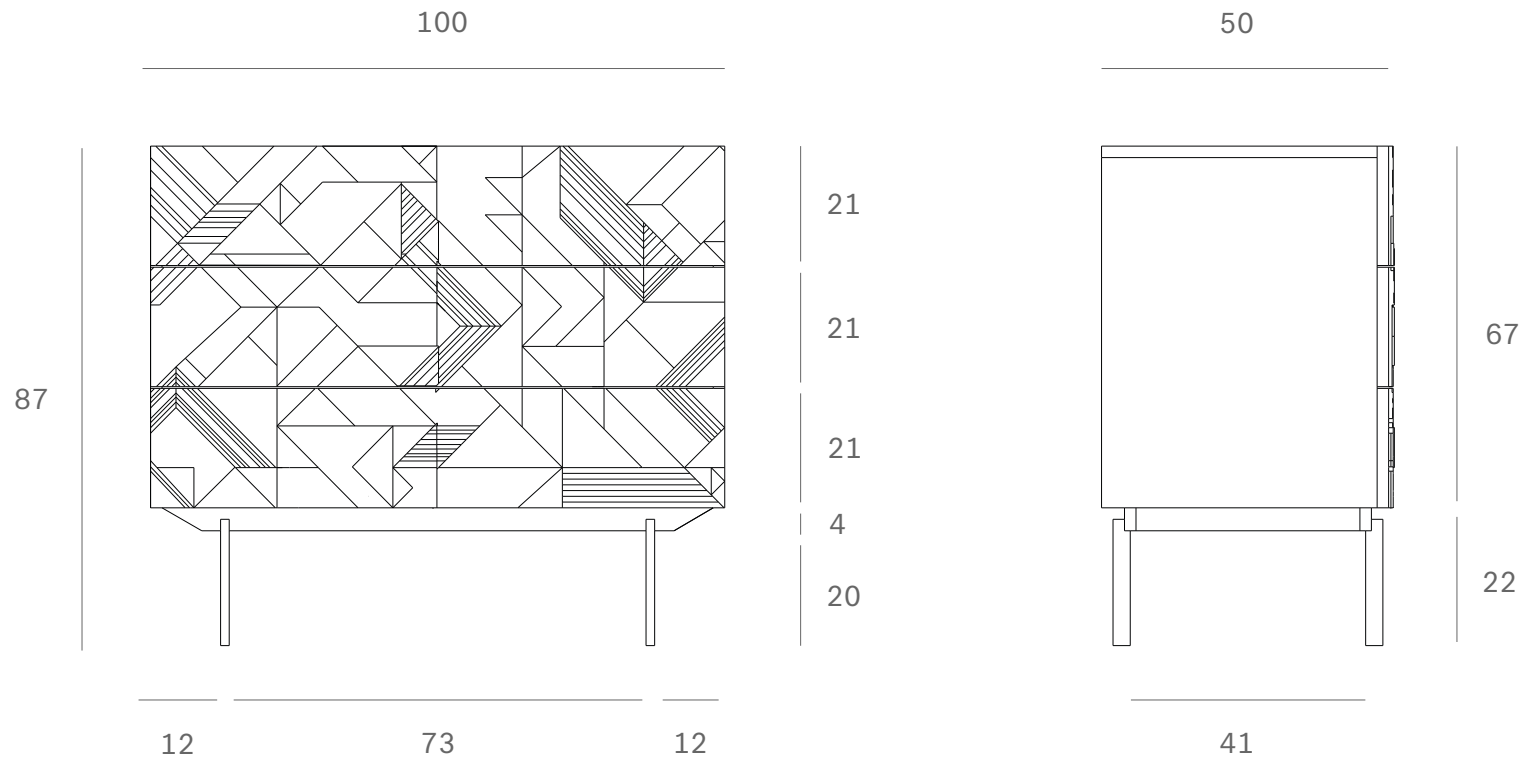

*Ethnicraft*

10063 - Teak Graphic black chest of drawers - Dimensions (cm)

*Ethnicraft*

10063 - Teak Graphic black chest of drawers - Dimensions (inches)