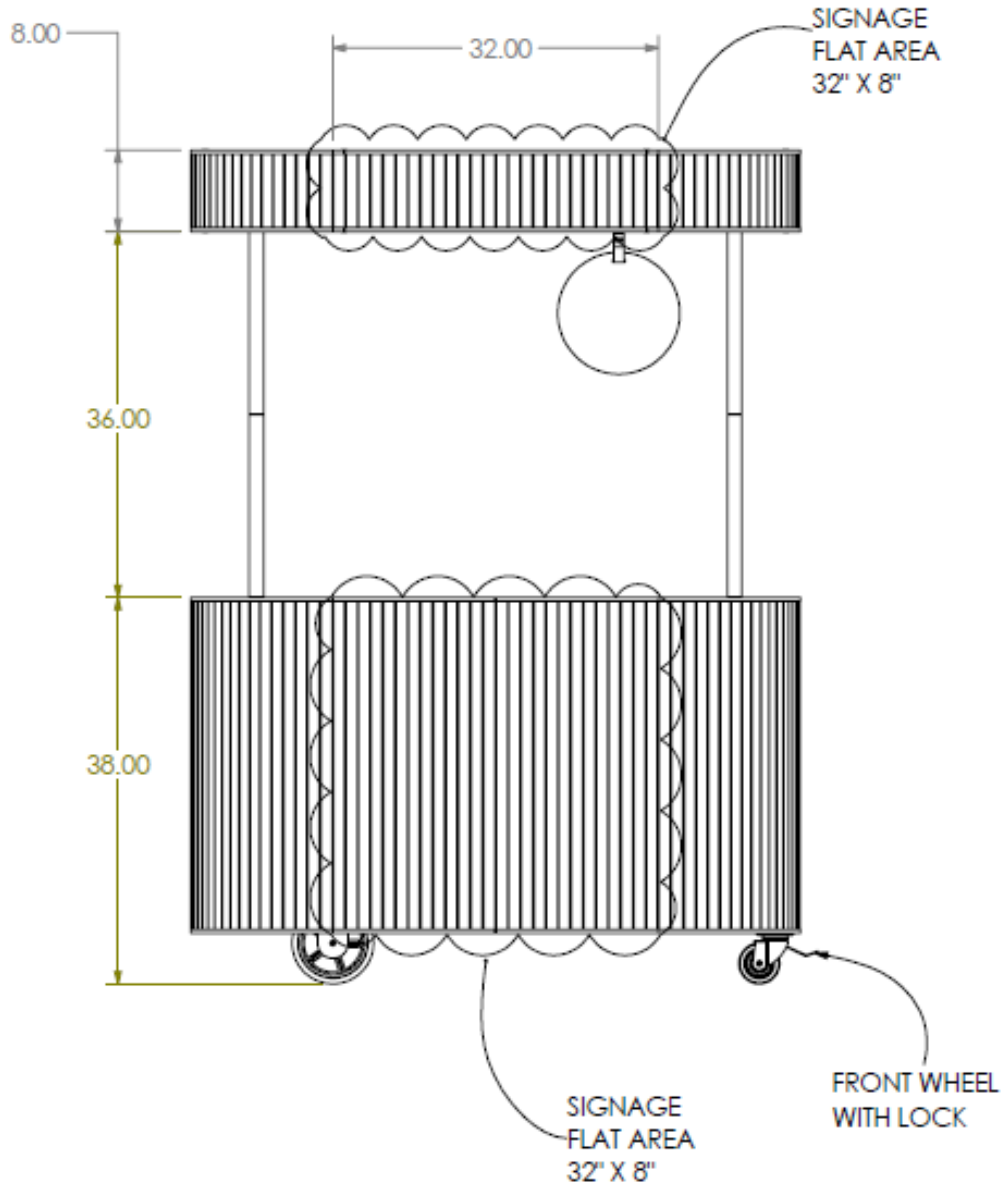

VERTICAL EDGE