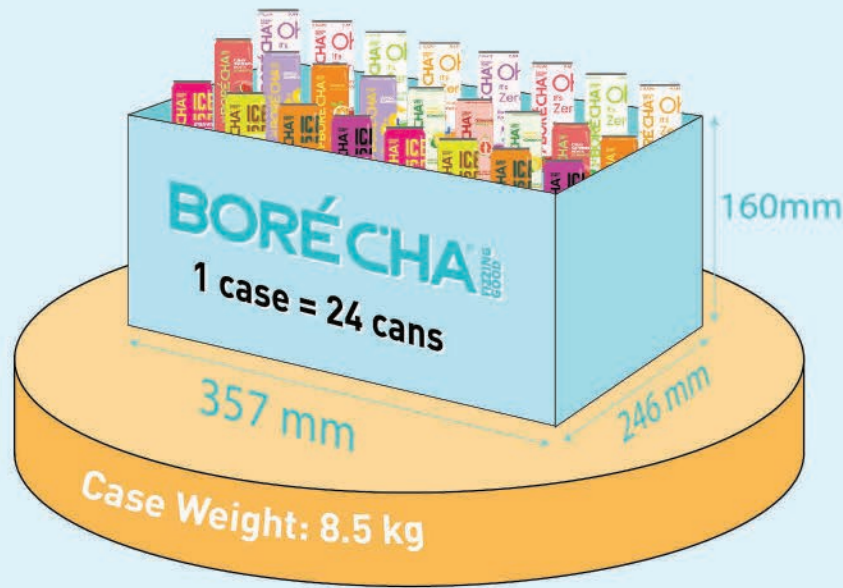

Technical details

HSN CODE: 22029090

International shipping details

Unit size
330ml

Units per case
24 units

Case size
357 x 246 x 160 mm

Case weight
9 kg

Pallet Ti x Hi
12 x 9

Case per Pallet
108

Pallet Weight
972 kg