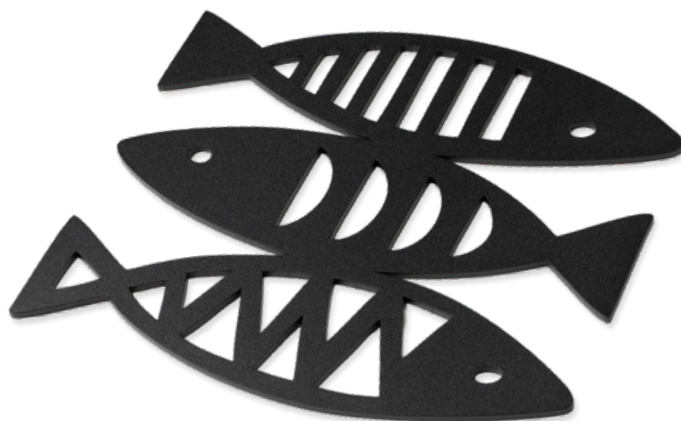

TULIP & BIRD

napkin holder, mild steel, (h11.5, w14.6 cm)
Black 910955 White 910956