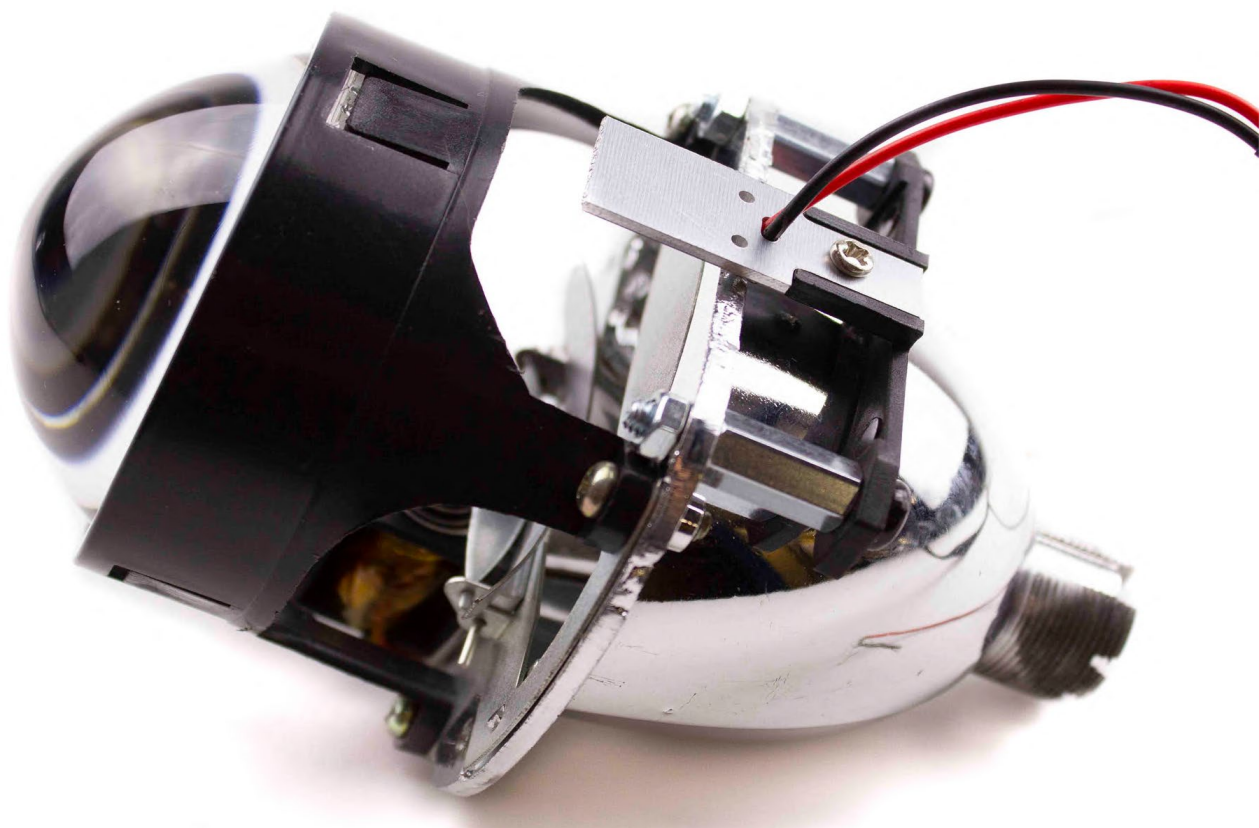

How to mount: DEMON EYES

— BLACK MACHINE SCREW

— DEMON EYE

— THREADED SPACER

— PROJECTOR

— M4 NUT