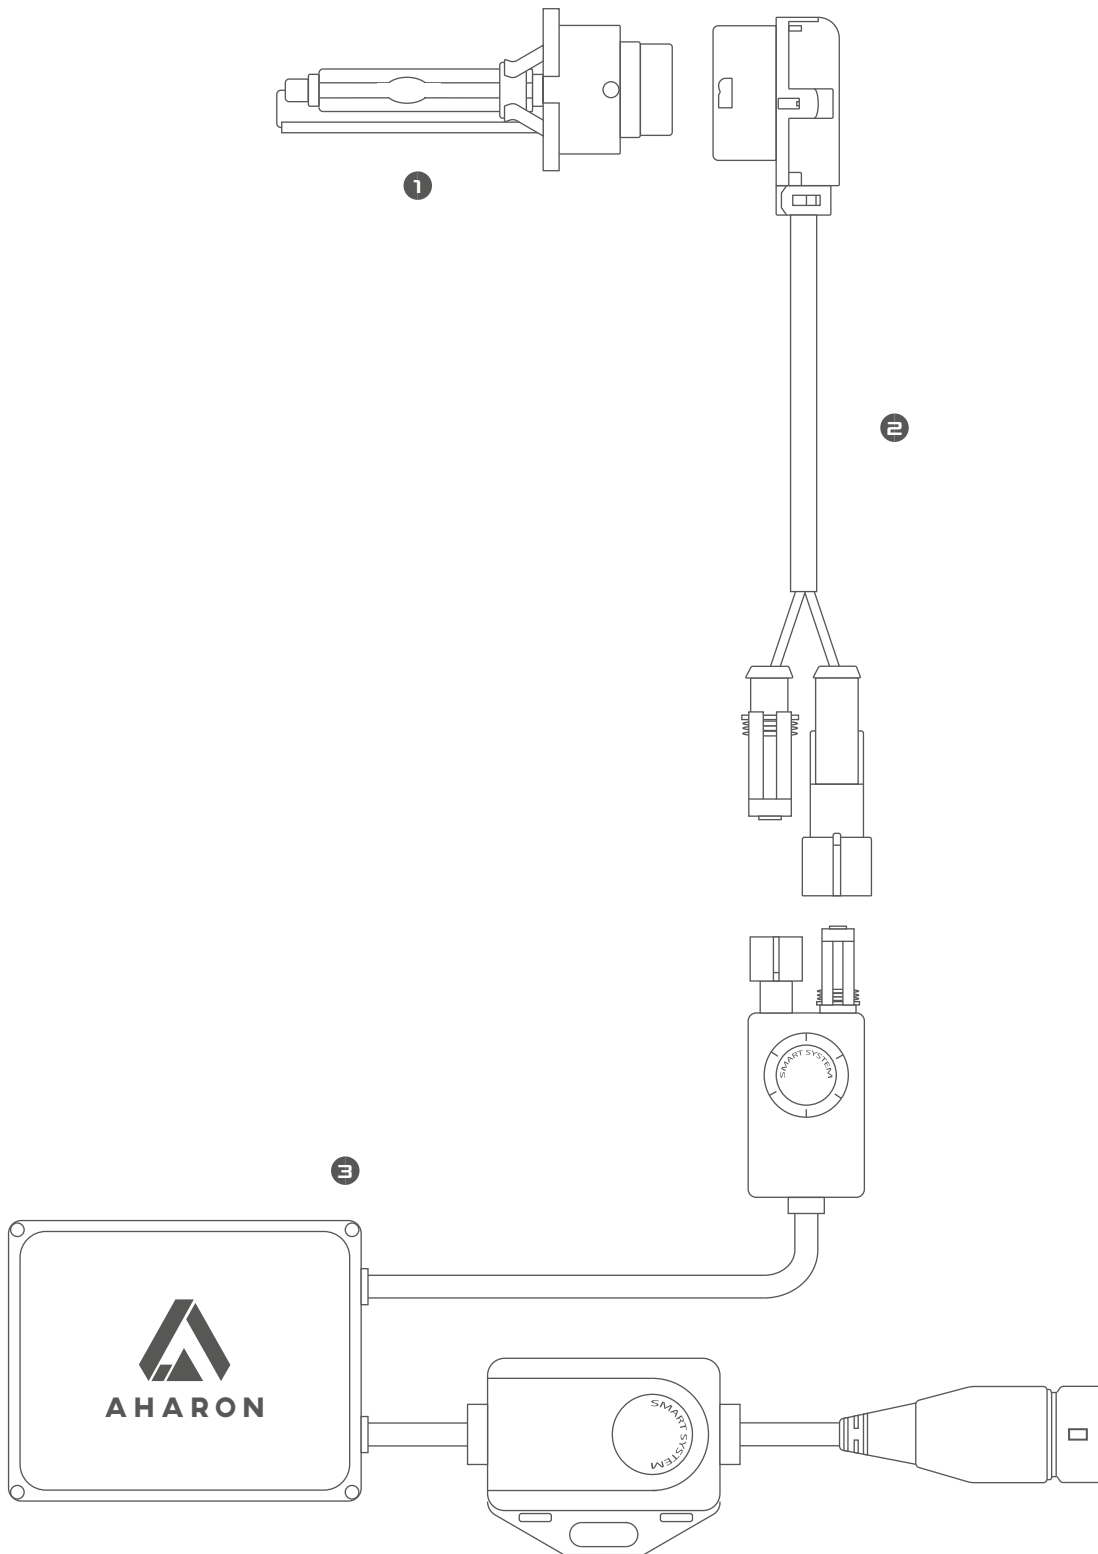

AMP to D25 ADAPTER

1. D25 HID/XENON BULB
2. AMP TO D25 ADAPTER

3. AHARON AMP CANBUS BALLAST