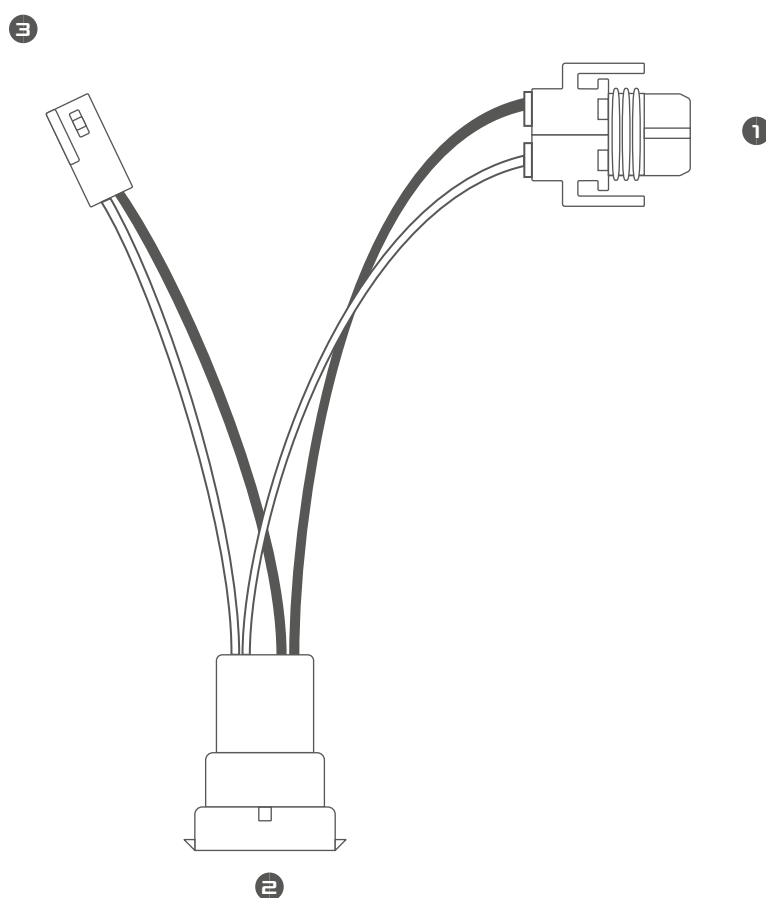

## 9005 HIGH BEAM SPLITTER

1. CONNECT TO HALOGEN HIGH BEAM BULB
2. CONNECT TO HIGH BEAM FEED FROM HEADLIGHT
3. CONNECT TO SOLENOID CABLE OF THE PROJECTOR