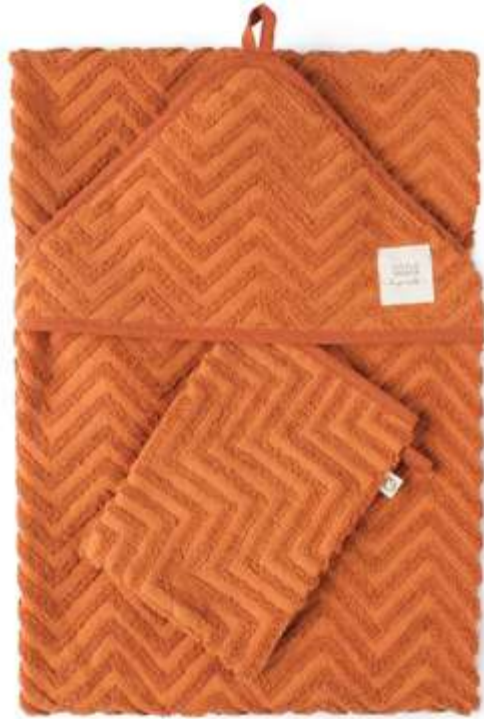

SS22-500ZZG83-BZ

BATHROBE - MINT
1-2 | 3-4 | 5-6 | 7-8
%100 ORGANIC COTTON FABRIC

SS22-500ZZG30-BZ

BATHROBE - YELLOW
1-2 | 3-4 | 5-6 | 7-8
%100 ORGANIC COTTON FABRIC

SS22-500UNP12-G

BATHROBE - BEIGE
1-2 | 3-4 | 5-6 | 7-8
%100 ORGANIC COTTON MUSLIN FABRIC

501ZZG52-TE

PONCHO - BRICK BROWN
1-2
%100 ORGANIC COTTON ZIGZAG TERRY FABRIC

501ZZG81-TE

PONCHO - KHAKI
1-2
%100 ORGANIC COTTON ZIGZAG TERRY FABRIC

SS22-501ZZG83-BZ

PONCHO - YELLOW
1-2 | 3-4 | 5-6
%100 ORGANIC COTTON FABRIC.

SS22-501ZZG30-BZ

PONCHO - MINT
1-2 | 3-4 | 5-6
%100 ORGANIC COTTON FABRIC.

SS22-501UNP12-G

PONCHO - BEIGE
1-2 | 3-4 | 5-6
%100 ORGANIC COTTON MUSLIN FABRIC.

502ZZG52-TE

BATHCAPE- BRICK BROWN
SIZE: 100x100CM
%100 ORGANIC COTTON ZIGZAG TERRY FABRIC