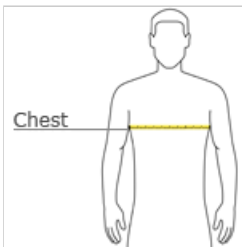

back

**HOW TO MEASURE**

**CHEST WIDTH**

Measure under the arm and around the fullest part of the chest with arms down, keeping tape horizontal.

**SIZE CHART**

	XS	XS	S	S	M	M	L	L	XL	XL	2XL	3XL	3XL	4XL	4XL
Chest	32-34	32-34	35-37	35-37	38-40	38-40	41-43	41-43	44-46	44-46	47-49	50-53	50-53	54-57	54-57