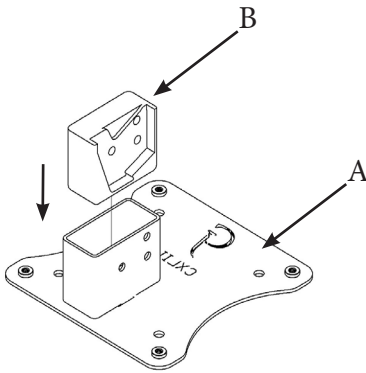

GJ0A0142

VESA MOUNT ADAPTER

GLADIATOR JOE

Fits the following models:
Samsung CF791

WARNING!

- To avoid danger of suffocation, keep these parts away from babies and children.
- Be aware of the sharp edges of the product.
- Check carefully to make sure that there are no missing or defective parts. Improper installation may cause problems.
- Do not hang something heavy on this product, which may exceed the weight capacity.
- Do not use this product for any other purpose that is not specified in this manual.

PACKAGE CONTENTS

A (x1)
Adapter Bracket

B (x1)
GJ142 Plastic

C (x4)
M4 x 12mm
Panhead Screw

ASSEMBLY STEPS

STEP 1

Remove the stand from the monitor, and keep the screws.

STEP 2

Fit the plastic B to the Adapter Bracket A.

Original
Screws

STEP 3

Use Original Screws to install adapter on the monitor from left side

STEP 4

Mount adapter to your arm with C

Please leave us a review if you like our products.
Please feel free to contact us if you have any question.