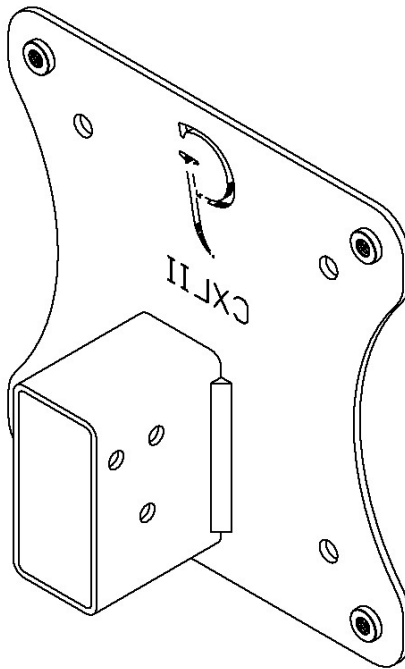

GJ0A0142

VESA MOUNT ADAPTER

GLADIATOR JOE

Fits the following models:
Samsung CF791

WARNING!

- To avoid danger of suffocation, keep these parts away from babies and children.
- Be aware of the sharp edges of the product.
- Check carefully to make sure that there are no missing or defective parts. Improper installation may cause problems.
- Do not hang something heavy on this product, which may exceed the weight capacity.
- Do not use this product for any other purpose that is not specified in this manual.

PACKAGE CONTENTS

A (x1)
Adapter Bracket

B (x1)
GJ142 Plastic

C (x4)
M4 x 12mm
Panhead Screw

ASSEMBLY STEPS

STEP 1

Remove the stand from the monitor, and keep the screws.

STEP 2

Fit the plastic B to the Adapter Bracket A.

Original
Screws

STEP 3

Use Original Screws to install adapter on the monitor from left side

STEP 4

Mount adapter to your arm with C

Please leave us a review if you like our products.
Please feel free to contact us if you have any question.