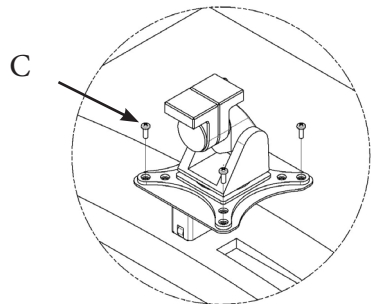

GJ0A0142

VESA MOUNT ADAPTER

GLADIATOR JOE

Fits the following models:
Samsung CF791

WARNING!

- To avoid danger of suffocation, keep these parts away from babies and children.
- Be aware of the sharp edges of the product.
- Check carefully to make sure that there are no missing or defective parts. Improper installation may cause problems.
- Do not hang something heavy on this product, which may exceed the weight capacity.
- Do not use this product for any other purpose that is not specified in this manual.

PACKAGE CONTENTS

A (x1)
Adapter Bracket

B (x1)
GJ142 Plastic

C (x4)
M4 x 12mm
Panhead Screw

ASSEMBLY STEPS

STEP 1

Remove the stand from the monitor, and keep the screws.

STEP 2

Fit the plastic B to the Adapter Bracket A.

Original
Screws

STEP 3

Use Original Screws to install adapter on the monitor from left side

STEP 4

Mount adapter to your arm with C

Please leave us a review if you like our products.
Please feel free to contact us if you have any question.