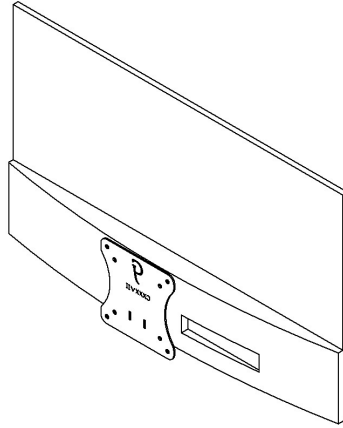

GJ0A0142

VESA MOUNT ADAPTER

GLADIATOR JOE

Fits the following models:
Samsung CF791

WARNING!

- To avoid danger of suffocation, keep these parts away from babies and children.
- Be aware of the sharp edges of the product.
- Check carefully to make sure that there are no missing or defective parts. Improper installation may cause problems.
- Do not hang something heavy on this product, which may exceed the weight capacity.
- Do not use this product for any other purpose that is not specified in this manual.

PACKAGE CONTENTS

A (x1)
Adapter Bracket

B (x1)
GJ142 Plastic

C (x4)
M4 x 12mm
Panhead Screw

ASSEMBLY STEPS

STEP 1

Remove the stand from the monitor, and keep the screws.

STEP 2

Fit the plastic B to the Adapter Bracket A.

Original
Screws

STEP 3

Use Original Screws to install adapter on the monitor from left side

STEP 4

Mount adapter to your arm with C

Please leave us a review if you like our products.
Please feel free to contact us if you have any question.