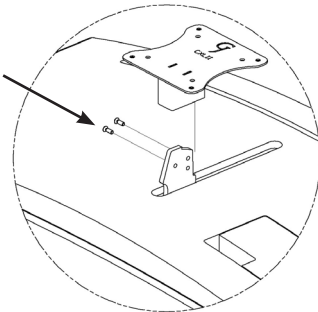

GJ0A0142

VESA MOUNT ADAPTER

GLADIATOR JOE

Fits the following models:
Samsung CF791

WARNING!

- To avoid danger of suffocation, keep these parts away from babies and children.
- Be aware of the sharp edges of the product.
- Check carefully to make sure that there are no missing or defective parts. Improper installation may cause problems.
- Do not hang something heavy on this product, which may exceed the weight capacity.
- Do not use this product for any other purpose that is not specified in this manual.

PACKAGE CONTENTS

A (x1)
Adapter Bracket

B (x1)
GJ142 Plastic

C (x4)
M4 x 12mm
Panhead Screw

ASSEMBLY STEPS

STEP 1

Remove the stand from the monitor, and keep the screws.

STEP 2

Fit the plastic B to the Adapter Bracket A.

Original
Screws

STEP 3

Use Original Screws to install adapter on the monitor from left side

STEP 4

Mount adapter to your arm with C

Please leave us a review if you like our products.
Please feel free to contact us if you have any question.