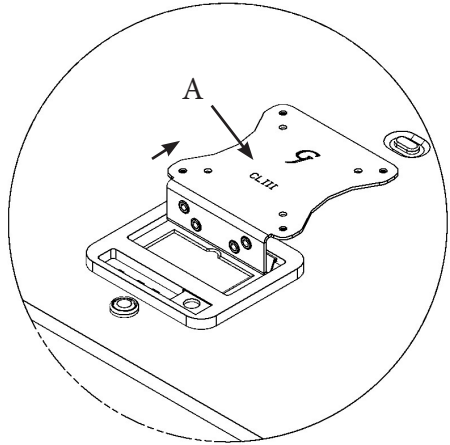

GJ0A0153

VESA MOUNT ADAPTER

GLADIATOR JOE

Fits the following models:
Samsung 32" M8 Monitor

WARNING!

- To avoid danger of suffocation, keep these parts away from babies and children.
- Be aware of the sharp edges of the product.
- Check carefully to make sure that there are no missing or defective parts. Improper installation may cause problems.
- Do not hang something heavy on this product, which may exceed the weight capacity.
- Do not use this product for any other purpose that is not specified in this manual.

PACKAGE CONTENTS

A (x1)
Adapter Plate

B (x1)
Adapter Bracket

C (x8)
M4 Panhead Screw

ASSEMBLY STEPS

Step 1

Insert A(x1) in the position shown in the figure

Step 2

Attach B(x1) on the bottom of A(x1). Then screw the bracket together with C (x4)

Step 3

Mount adapter to your arm with C (x4) .

Please leave us a review if you like our products.
Please feel free to contact us if you have any question.