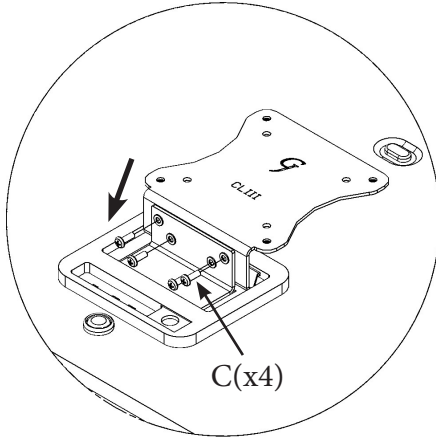

GJ0A0153

VESA MOUNT ADAPTER

GLADIATOR JOE

Fits the following models:
Samsung 32" M8 Monitor

WARNING!

- To avoid danger of suffocation, keep these parts away from babies and children.
- Be aware of the sharp edges of the product.
- Check carefully to make sure that there are no missing or defective parts. Improper installation may cause problems.
- Do not hang something heavy on this product, which may exceed the weight capacity.
- Do not use this product for any other purpose that is not specified in this manual.

PACKAGE CONTENTS

A (x1)
Adapter Plate

B (x1)
Adapter Bracket

C (x8)
M4 Panhead Screw

ASSEMBLY STEPS

Step 1

Insert A(x1) in the position shown in the figure

Step 2

Attach B(x1) on the bottom of A(x1). Then screw the bracket together with C (x4)

Step 3

Mount adapter to your arm with C (x4) .

Please leave us a review if you like our products.
Please feel free to contact us if you have any question.