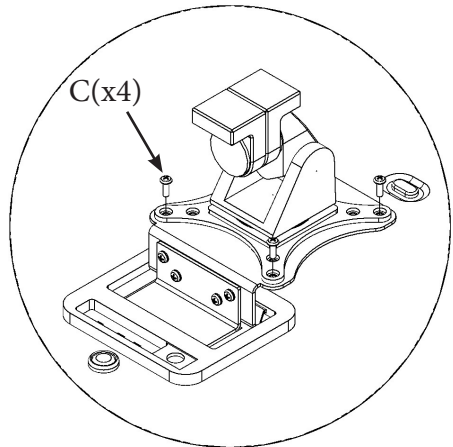

GJ0A0153

VESA MOUNT ADAPTER

GLADIATOR JOE

Fits the following models:
Samsung 32" M8 Monitor

WARNING!

- To avoid danger of suffocation, keep these parts away from babies and children.
- Be aware of the sharp edges of the product.
- Check carefully to make sure that there are no missing or defective parts. Improper installation may cause problems.
- Do not hang something heavy on this product, which may exceed the weight capacity.
- Do not use this product for any other purpose that is not specified in this manual.

PACKAGE CONTENTS

A (x1)
Adapter Plate

B (x1)
Adapter Bracket

C (x8)
M4 Panhead Screw

ASSEMBLY STEPS

Step 1

Insert A(x1) in the position shown in the figure

Step 2

Attach B(x1) on the bottom of A(x1). Then screw the bracket together with C (x4)

Step 3

Mount adapter to your arm with C (x4) .

Please leave us a review if you like our products.
Please feel free to contact us if you have any question.