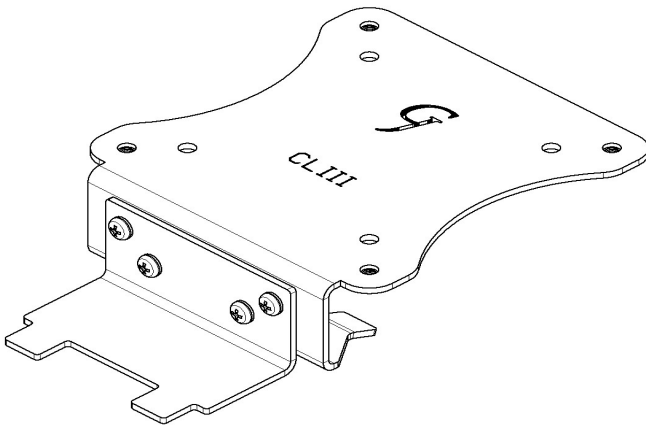

GJ0A0153

VESA MOUNT ADAPTER

GLADIATOR JOE

Fits the following models:
Samsung 32" M8 Monitor

WARNING!

- To avoid danger of suffocation, keep these parts away from babies and children.
- Be aware of the sharp edges of the product.
- Check carefully to make sure that there are no missing or defective parts. Improper installation may cause problems.
- Do not hang something heavy on this product, which may exceed the weight capacity.
- Do not use this product for any other purpose that is not specified in this manual.

PACKAGE CONTENTS

A (x1)
Adapter Plate

B (x1)
Adapter Bracket

C (x8)
M4 Panhead Screw

ASSEMBLY STEPS

Step 1

Insert A(x1) in the position shown in the figure

Step 2

Attach B(x1) on the bottom of A(x1). Then screw the bracket together with C (x4)

Step 3

Mount adapter to your arm with C (x4) .

Please leave us a review if you like our products.
Please feel free to contact us if you have any question.