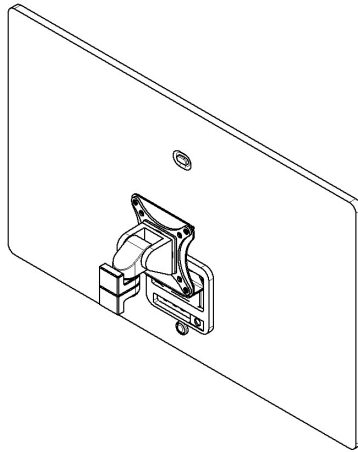

GJ0A0153

VESA MOUNT ADAPTER

GLADIATOR JOE

Fits the following models:
Samsung 32" M8 Monitor

WARNING!

- To avoid danger of suffocation, keep these parts away from babies and children.
- Be aware of the sharp edges of the product.
- Check carefully to make sure that there are no missing or defective parts. Improper installation may cause problems.
- Do not hang something heavy on this product, which may exceed the weight capacity.
- Do not use this product for any other purpose that is not specified in this manual.

PACKAGE CONTENTS

A (x1)
Adapter Plate

B (x1)
Adapter Bracket

C (x8)
M4 Panhead Screw

ASSEMBLY STEPS

Step 1

Insert A(x1) in the position shown in the figure

Step 2

Attach B(x1) on the bottom of A(x1). Then screw the bracket together with C (x4)

Step 3

Mount adapter to your arm with C (x4) .

Please leave us a review if you like our products.
Please feel free to contact us if you have any question.