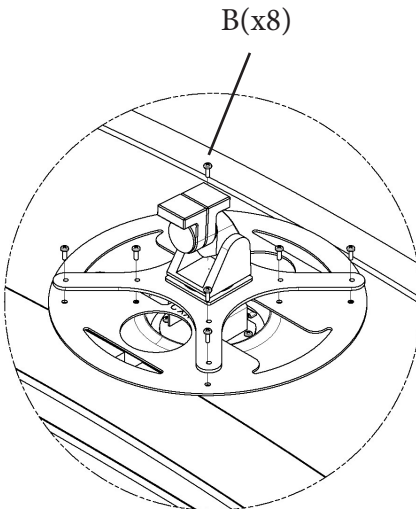

Step 2

Mount adapter to the arm with B (x8)