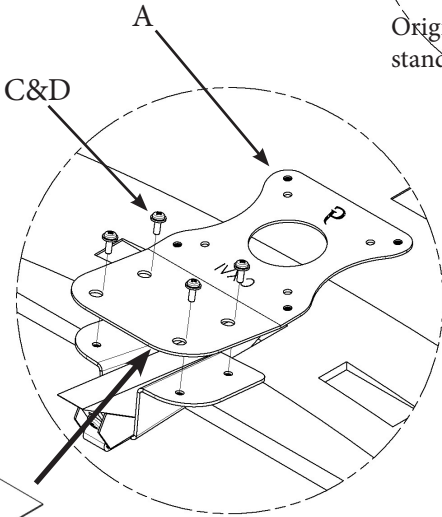

PACKAGE CONTENTS

A (x1)
Adapter Plate

B (x1)
Adapter Bracket

C (x8)
M4 Panhead Screw

D (x4)
Washer

E (x1)
Black cloth

ASSEMBLY STEPS

Step 1

Install B from the bottom with original stand's screw

Step 2

Put one E(x1) on the upper side of the stand. Then screw the bracket A on to it with C (x4) & D (x4)

Step 3

Mount adapter to your arm with C (x4)