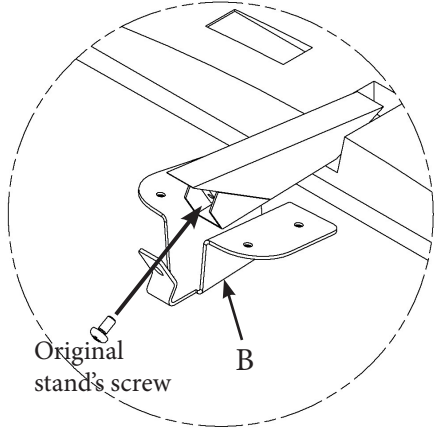

PACKAGE CONTENTS

A (x1)
Adapter Plate

B (x1)
Adapter Bracket

C (x8)
M4 Panhead Screw

D (x4)
Washer

E (x1)
Black cloth

ASSEMBLY STEPS

Step 1

Install B from the bottom with original stand's screw

Step 2

Put one E(x1) on the upper side of the stand. Then screw the bracket A on to it with C (x4) & D (x4)

Step 3

Mount adapter to your arm with C (x4)