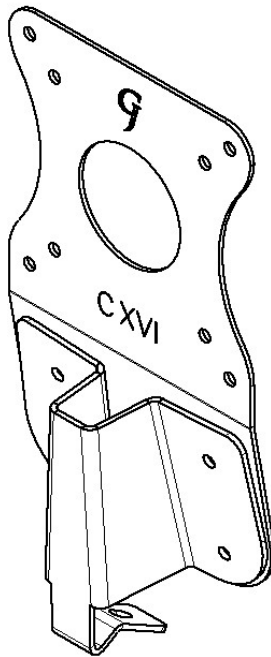

GJ0A0116

VESA MOUNT ADAPTER

GLADIATOR JOE

Fits the following models:

ASUS: VX279Q, VX279, VX24AH, VX229H,
VZ229H, VZ229HE, VZ229N, VZ239H-W, VZ249H,
VZ27Z, VZ279H, VZ27AQ, VZ279HE

WARNING!

- To avoid danger of suffocation, keep these parts away from babies and children.
- Be aware of the sharp edges of the product.
- Check carefully to make sure that there are no missing or defective parts. Improper installation may cause problems.
- Do not hang something heavy on this product, which may exceed the weight capacity.
- Do not use this product for any other purpose that is not specified in this manual.

PACKAGE CONTENTS

A (x1)
Adapter Plate

B (x1)
Adapter Bracket

C (x8)
M4 Panhead Screw

D (x4)
Washer

E (x1)
Black cloth

ASSEMBLY STEPS

Step 1

Install B from the bottom with original stand's screw

Step 2

Put one E(x1) on the upper side of the stand. Then screw the bracket A on to it with C (x4) & D (x4)

Step 3

Mount adapter to your arm with C (x4)