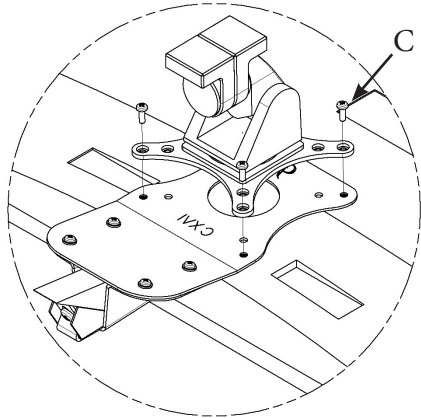

PACKAGE CONTENTS

A (x1)
Adapter Plate

B (x1)
Adapter Bracket

C (x8)
M4 Panhead Screw

D (x4)
Washer

E (x1)
Black cloth

ASSEMBLY STEPS

Step 1

Install B from the bottom with original stand's screw

Step 2

Put one E(x1) on the upper side of the stand. Then screw the bracket A on to it with C (x4) & D (x4)

Step 3

Mount adapter to your arm with C (x4)