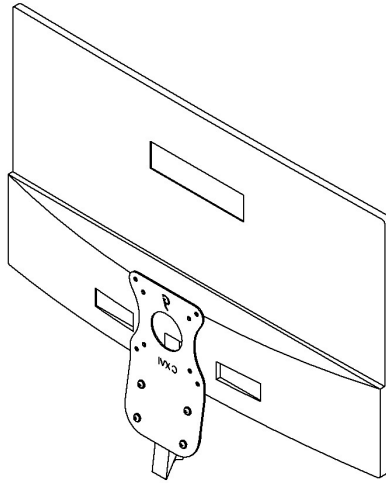

PACKAGE CONTENTS

A (x1)
Adapter Plate

B (x1)
Adapter Bracket

C (x8)
M4 Panhead Screw

D (x4)
Washer

E (x1)
Black cloth

ASSEMBLY STEPS

Step 1

Install B from the bottom with original stand's screw

Step 2

Put one E(x1) on the upper side of the stand. Then screw the bracket A on to it with C (x4) & D (x4)

Step 3

Mount adapter to your arm with C (x4)