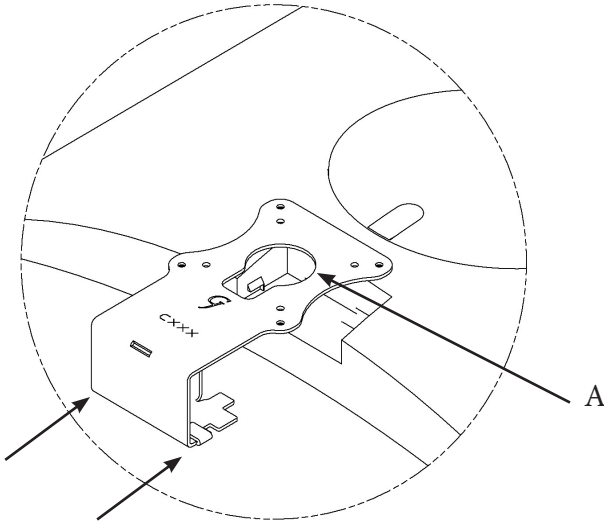

PACKAGE CONTENTS

A (x1)
Adapter Bracket

B (x4)
M4 x 16mm Panhead Screw

ASSEMBLY STEPS

Step 1

Remove original monitor stand. Then, install A to the monitor

Push A from the bottom, applying equal and steady force, until hearing "click"