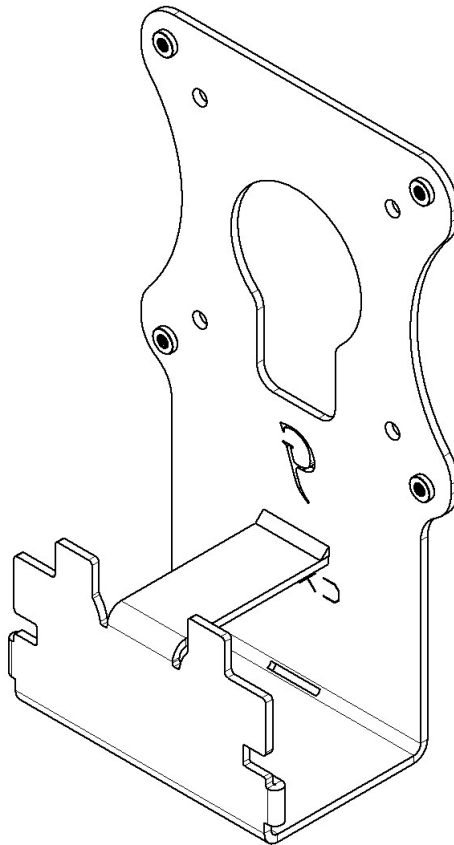

GJ0A0130

VESA MOUNT ADAPTER

GLADIATOR JOE

Fits the following models:

Samsung Curved Monitor T55 32"

Samsung Curved Monitor T55 27"

Samsung Curved Monitor T55 24"

WARNING!

- To avoid danger of suffocation, keep these parts away from babies and children.
- Be aware of the sharp edges of the product.
- Check carefully to make sure that there are no missing or defective parts. Improper installation may cause problems.
- Do not hang something heavy on this product, which may exceed the weight capacity.
- Do not use this product for any other purpose that is not specified in this manual.

PACKAGE CONTENTS

A (x1)
Adapter Bracket

B (x4)
M4 x 16mm Panhead Screw

ASSEMBLY STEPS

Step 1

Remove original monitor stand. Then, install A to the monitor

Push A from the bottom, applying equal and steady force, until hearing "click"