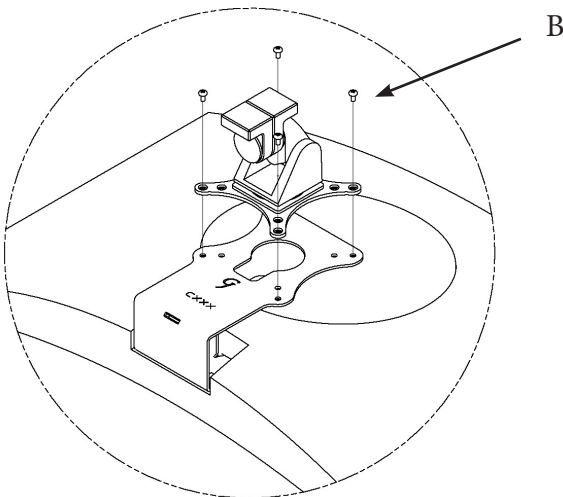

PACKAGE CONTENTS

A (x1)
Adapter Bracket

B (x4)
M4 x 16mm Panhead Screw

ASSEMBLY STEPS

Step 1

Remove original monitor stand. Then, install A to the monitor

Push A from the bottom, applying equal and steady force, until hearing "click"