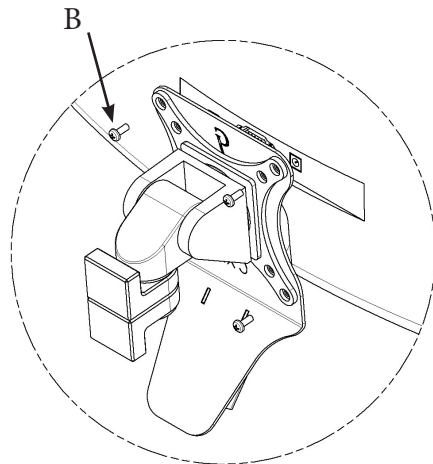

## ASSEMBLY STEPS

### Step 1

Install A from the bottom with original stand's screw.

Original stand's screw

### Step 2

Mount adapter to your arm with B (x4).

Please leave us a review if you like our products.  
Please feel free to contact us if you have any question.

<https://gladiatorjoe.com/>

US: +1 954 271 6612  
CDN & International:  
+1 514 494 1348