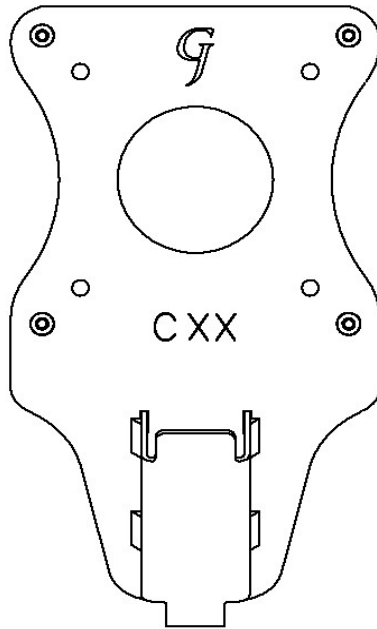

# GJ0A0120

VESA MOUNT ADAPTER

GLADIATOR JOE

---

---

Fits the following models:

*acer* ED242QR

## WARNING!

- To avoid danger of suffocation, keep these parts away from babies and children.
- Be aware of the sharp edges of the product.
- Check carefully to make sure that there are no missing or defective parts. Improper installation may cause problems.
- Do not hang something heavy on this product, which may exceed the weight capacity.
- Do not use this product for any other purpose that is not specified in this manual.

## PACKAGE CONTENTS

A (x1)  
Adapter

B (x4)  
M4 Panhead Screw

### Step 1

Install A from the bottom with original stand's screw.

Original stand's screw