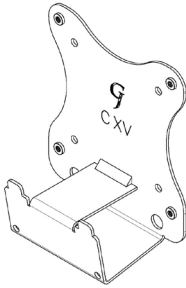

## VESA MOUNT ADAPTER

GLADIATOR JOE

---

---

Fits the following models:  
Samsung UR59C Curved Monitor

## WARNING!

- To avoid danger of suffocation, keep these parts away from babies and children.
  - Be aware of the sharp edges of the product.
  - Check carefully to make sure that there are no missing or defective parts. Improper installation may cause problems.
  - Do not hang something heavy on this product, which may exceed the weight capacity.
  - Do not use this product for any other purpose that is not specified in this manual.
- 

## PACKAGE CONTENTS

A (x1)  
Adapter Bracket

B (x6)  
M4 x 12mm Panhead  
Screw x 6