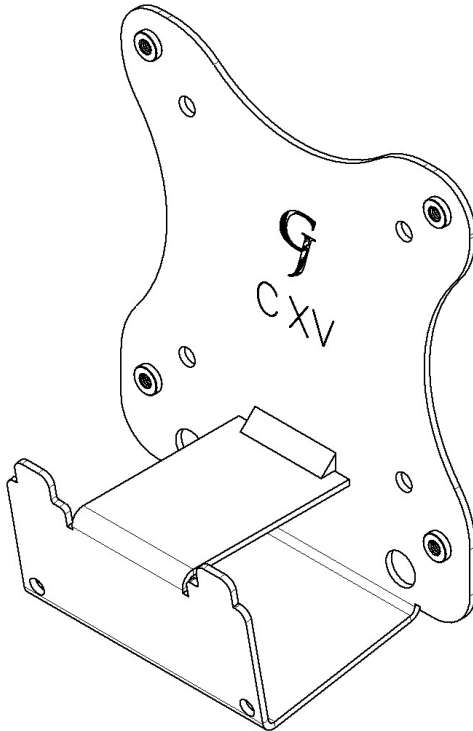

## VESA MOUNT ADAPTER

GLADIATOR JOE

---

---

Fits the following models:  
Samsung UR59C Curved Monitor

## PACKAGE CONTENTS

A (x1)  
Adapter Bracket

B (x6)  
M4 x 12mm Panhead  
Screw x 6