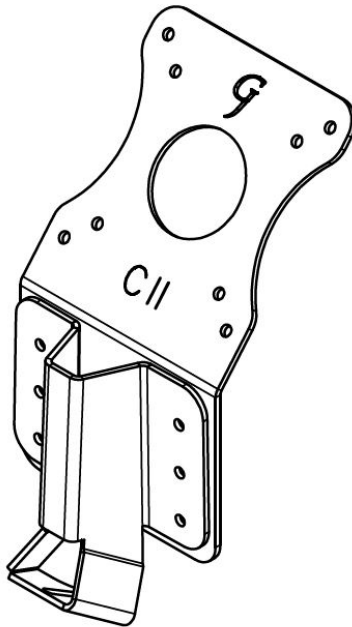

## VESA MOUNT ADAPTER

Design Patent Pending

GLADIATOR JOE

---

---

Fits the following models:  
Sumsung CF397,

## WARNING!

- To avoid danger of suffocation, keep these parts away from babies and children.
- Be aware of the sharp edges of the product.
- Check carefully to make sure that there are no missing or defective parts. Improper installation may cause problems.
- Do not hang something heavy on this product, which may exceed the weight capacity.
- Do not use this product for any other purpose that is not specified in this manual.

## PACKAGE CONTENTS

A (x1)  
Adapter Bracket

B (x1)  
Adapter Plate

C (x12)  
M4 Panhead Screw

D (x12)  
Washer

Black cloth x2