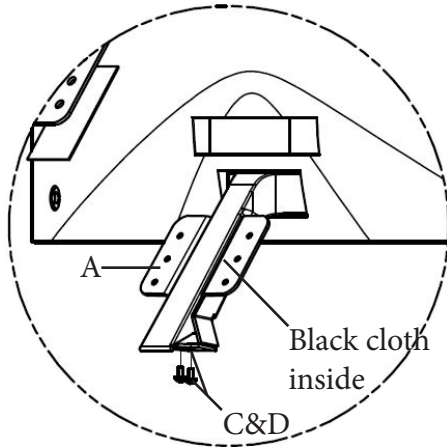

ASSEMBLY STEPS

Step 1

Put one black cloth in between the stand and the bracket to reduce friction

Then Screw from the bottom with C (x2) & D (x2)

Step 2

Put the other cloth on the upper side of the stand, Then screw the bracket on to it with C (x6) & D (x6)

Step 3

Mount adapter to the arm with C (x4) & D(x4)