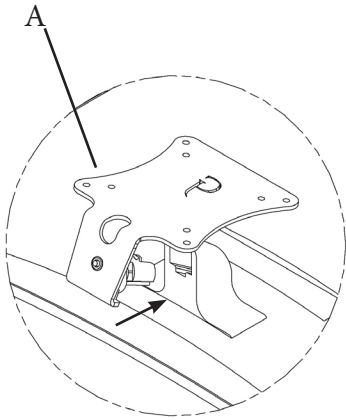

GJ0A0090

VESA MOUNT ADAPTER

GLADIATOR JOE

Fits the following models:
Samsung CF591

WARNING!

- To avoid danger of suffocation, keep these parts away from babies and children.
- Be aware of the sharp edges of the product.
- Check carefully to make sure that there are no missing or defective parts. Improper installation may cause problems.
- Do not hang something heavy on this product, which may exceed the weight capacity.
- Do not use this product for any other purpose that is not specified in this manual.

PACKAGE CONTENTS

A (x1)
Adapter Bracket

B (x4)
M4 x 16mm Panhead Screw

C (x4)
M4 Hex Nut

ASSEMBLY STEPS

Step 1

Remove original monitor stand. Then, install A to the monitor

Step 2