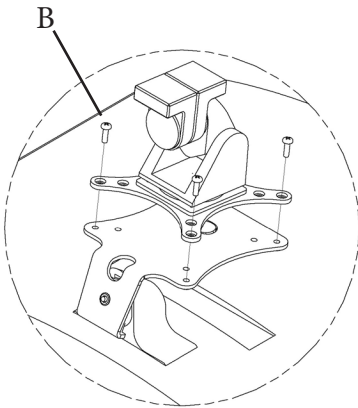

GJ0A0090

VESA MOUNT ADAPTER

GLADIATOR JOE

Fits the following models:
Samsung CF591

WARNING!

- To avoid danger of suffocation, keep these parts away from babies and children.
- Be aware of the sharp edges of the product.
- Check carefully to make sure that there are no missing or defective parts. Improper installation may cause problems.
- Do not hang something heavy on this product, which may exceed the weight capacity.
- Do not use this product for any other purpose that is not specified in this manual.

PACKAGE CONTENTS

A (x1)
Adapter Bracket

B (x4)
M4 x 16mm Panhead Screw

C (x4)
M4 Hex Nut

ASSEMBLY STEPS

Step 1

Remove original monitor stand. Then, install A to the monitor

Step 2

Mount adapter to your arm with B (x4) & C (x4)

Please leave us a review if you like our products.
Please feel free to contact us if you have any question.

<https://gladiatorjoe.com>

US: +1 954 271 6612
CDN & International:
+1 514 494 1348