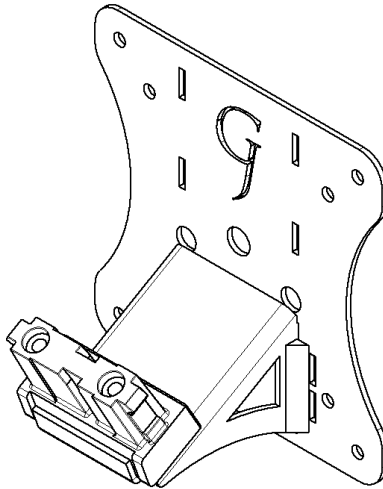

## VESA MOUNT ADAPTER

GLADIATOR JOE

---

---

Fits the following models:

Samsung S22E390H