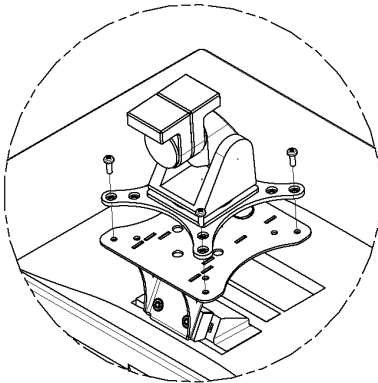

Step 2

Mount adapter to your arm with B (x4) & C (x4)