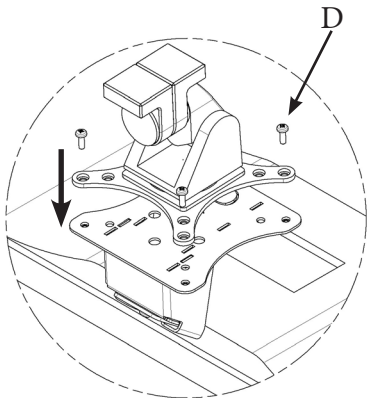

Step 3

Mount adapter to your arm with D (x4) and E (x4)