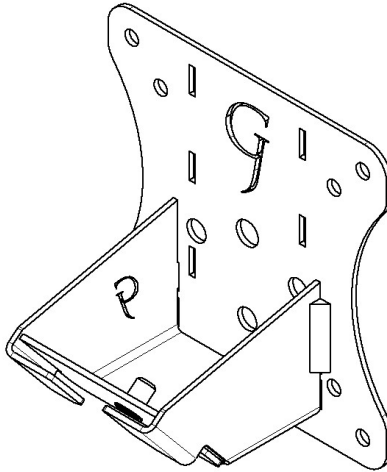

## VESA MOUNT ADAPTER

GLADIATOR JOE

---

---

Fit the following models:

Samsung S24D590PL/XK, LS24D590, LS24D-590PL/ZC, S27D590P, S27D590PS/XK. LS27D590, U28D590D

## WARNING!

- To avoid danger of suffocation, keep these parts away from babies and children.
- Be aware of the sharp edges of the product.
- Check carefully to make sure that there are no missing or defective parts. Improper installation may cause problem.
- Do not hang something heavy on this product, which may exceed the weight capacity.
- Do not use this product for any other purpose that is not specified in this manual.

## PACKAGE CONTENTS

A (x1)  
Adapter Bracket

Plastic  
Pre-Installed in  
Adapter Bracket

B (x1)  
M4 Washer

C (x1)  
M4 x 16mm Panhead Screw

D (x4)  
M4 x 12mm Panhead Screw

E (x4)  
M4 Hex Nut