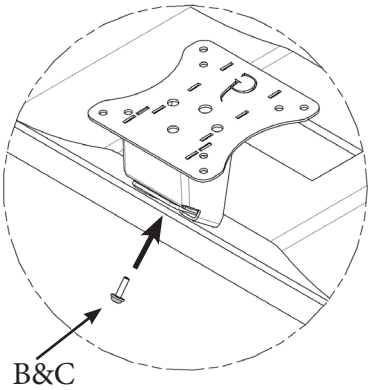

Step 2

Install B(x1) and C(x1) to the monitor from the bottom slot