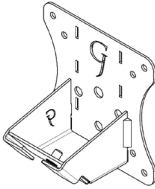

## VESA MOUNT ADAPTER

GLADIATOR JOE

---

---

Fit the following models:

Samsung S24D590PL/XK, LS24D590, LS24D-590PL/ZC, S27D590P, S27D590PS/XK. LS27D590, U28D590D

## WARNING!

- To avoid danger of suffocation, keep these parts away from babies and children.
- Be aware of the sharp edges of the product.
- Check carefully to make sure that there are no missing or defective parts. Improper installation may cause problem.
- Do not hang something heavy on this product, which may exceed the weight capacity.
- Do not use this product for any other purpose that is not specified in this manual.

## PACKAGE CONTENTS

A (x1)  
Adapter Bracket

Plastic  
Pre-Installed in  
Adapter Bracket

B (x1)  
M4 Washer

C (x1)  
M4 x 16mm Panhead Screw

D (x4)  
M4 x 12mm Panhead Screw

E (x4)  
M4 Hex Nut