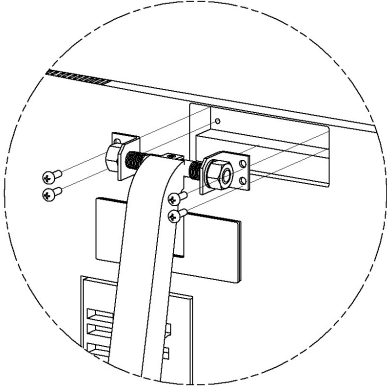

## PACKAGE CONTENTS

A (x1)  
Adapter Bracket

B (x4)  
M4 x 12mm  
Panhead Screw

## ASSEMBLY STEPS