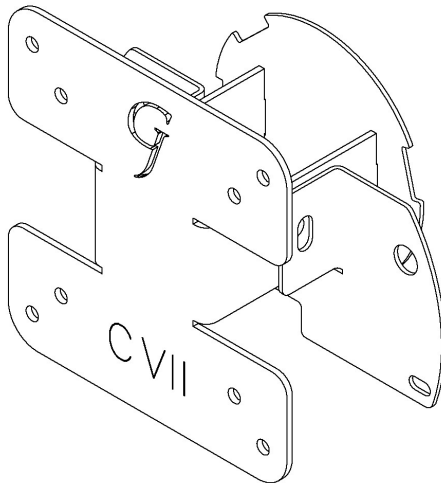

## VESA MOUNT ADAPTER

Design Patent Pending

GLADIATOR JOE

---

---

Fits the following models:

Samsung C27H711

Samsung C32H711

## PACKAGE CONTENTS

A (x1)  
Adapter Bracket

E (x4)  
Washer

B (x1)  
Adapter Plate

C (x6)  
M4 Panhead Screw

D (x2)  
M3 Panhead Screw