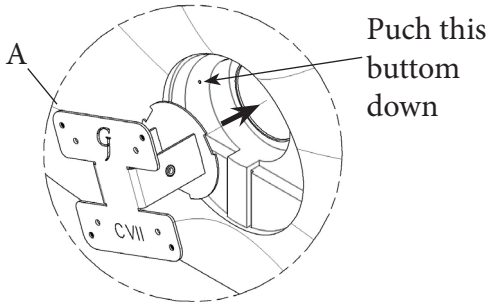

## PACKAGE CONTENTS

A (x1)  
Adapter Bracket

E (x4)  
Washer

B (x1)  
Adapter Plate

C (x6)  
M4 Panhead Screw

D (x2)  
M3 Panhead Screw

## ASSEMBLY STEPS

### **STEP 1**

Install A at about 20 degrees anticlockwise to the monitor