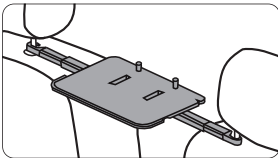

SecureMount Quick Start Guide

PULL

the arms of the portable DVD player mount out of the base.

POSITION

the mount on the adjustable bars of both front seat headrests (making sure the openings of the attachment hooks face the front of vehicle).

PLACE

a portable DVD player onto the mount platform. Secure the hook-and-loop strap and elastic cord, making sure the back of the player rests against the stop posts.