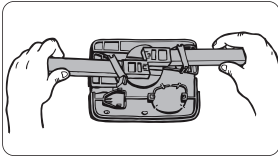

SecureMount Quick Start Guide

PULL

the arms of the portable DVD player mount out of the base.

POSITION

the mount on the adjustable bars of both front seat headrests (making sure the openings of the attachment hooks face the front of vehicle).

PLACE

a portable DVD player onto the mount platform. Secure the hook-and-loop strap and elastic cord, making sure the back of the player rests against the stop posts.