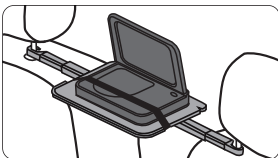

SecureMount Quick Start Guide

PULL

the arms of the portable DVD player mount out of the base.

POSITION

the mount on the adjustable bars of both front seat headrests (making sure the openings of the attachment hooks face the front of vehicle).

PLACE

a portable DVD player onto the mount platform. Secure the hook-and-loop strap and elastic cord, making sure the back of the player rests against the stop posts.