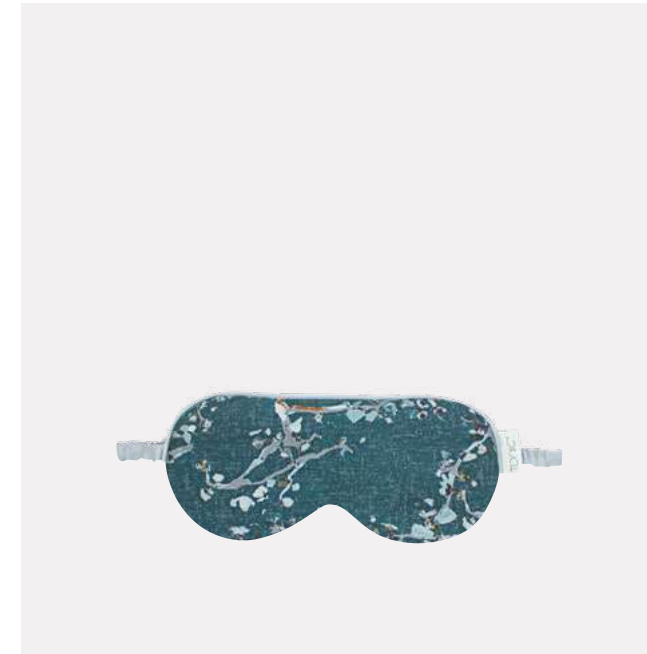

A LUXE LIFESTYLE

EYE MASK 88379
ENCHANTED DOVE
Pack size 3pcs