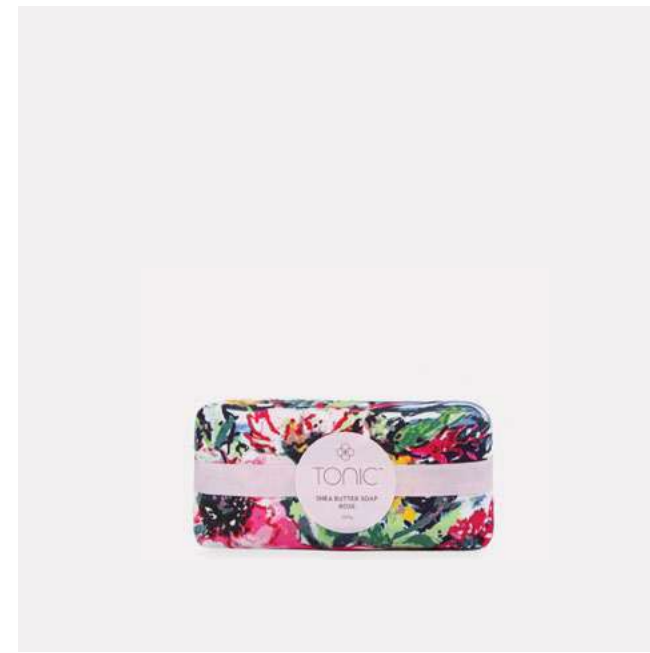

SOAP 88329
FLOURISH BLUE
Pack size 6pcs

A LUXE LIFESTYLE

Tonic™
A LUXE LIFESTYLE

LIMITED EDITION RAINDROPS & FLORALS

Made in Australia our Limited-Edition prints are versatile in their coordination with solid colours. They are striking on shelves and handmade with locally sourced botanical ingredients.

A LUXE LIFESTYLE

HEAT PILLOW 88334
POPPY FLORAL
Pack size 4pcs

HEAT PILLOW 88338
AQUA RAINDROPS
Pack size 4pcs

Pair prints with plain. Our Aqua Raindrop effortlessly coordinates with Luxe Velvet in Seafoam.

Heat therapy is the perfect way to relax at the end of a long day.

A LUXE LIFESTYLE

EYE PILLOW 88341
NAVY RAINDROPS
Pack size 3pcs

SOAP 88345
POPPY STRIPE
Pack size 6pcs

SOAP 88349
NAVY RAINDROPS
Pack size 6pcs