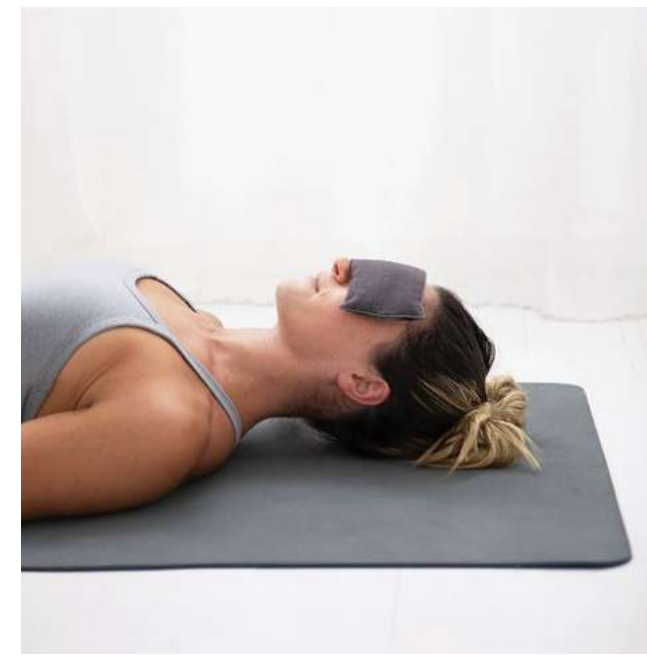

A LUXE LIFESTYLE

HEAT PILLOW 51000
DOVE
Pack size 4pcs

A LUXE LIFESTYLE

EYE PILLOW 51006
DOVE
Pack size 3pcs

EYE PILLOW 51008
BLUSH
Pack size 3pcs

HEAT PILLOW 51039
NATURAL
Pack size 4pcs

EYE PILLOW 51007
CHARCOAL
Pack size 3pcs