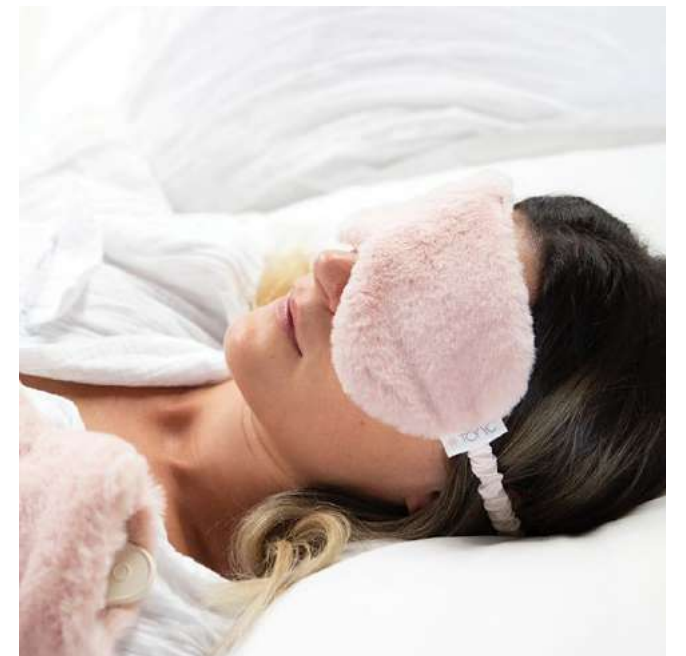

EYE MASK 60003
SMOKEY GREY
Pack size 3pcs