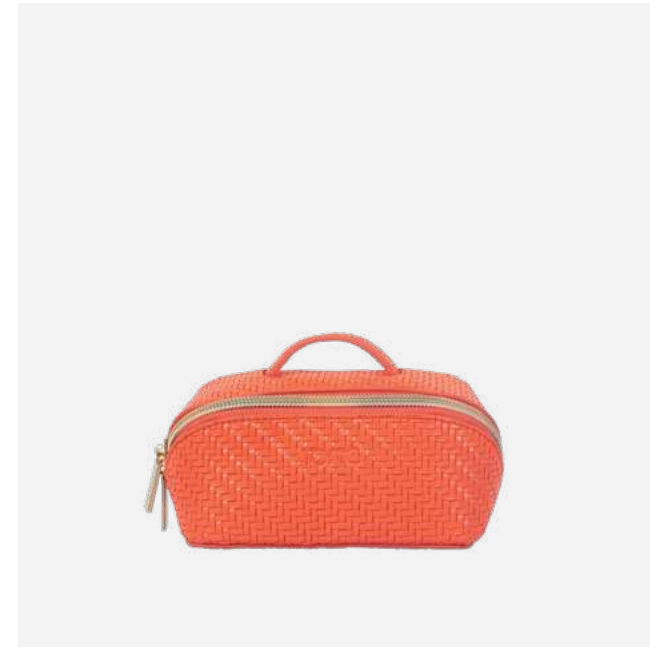

MEDIUM BEAUTY BAG 44013
RASPBERRY
Pack size 3pcs

SMALL BEAUTY BAG 44014
RASPBERRY
Pack size 3pcs

JEWELLERY CUBE 44015
RASPBERRY
Pack size 3pcs

A LUXE LIFESTYLE

LARGE BEAUTY BAG 44016
TANGERINE
Pack size 3pcs

MEDIUM BEAUTY BAG 44017
TANGERINE
Pack size 3pcs

SMALL BEAUTY BAG 44018
TANGERINE
Pack size 3pcs

JEWELLERY CUBE 44019
TANGERINE
Pack size 3pcs

A LUXE LIFESTYLE

LARGE BEAUTY BAG 44000
BLUEBELL
Pack size 3pcs