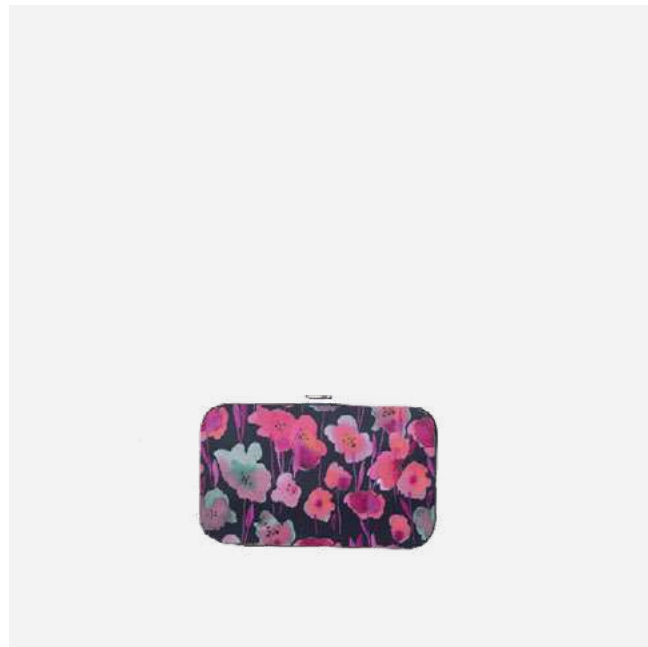

A LUXE LIFESTYLE

A LUXE LIFESTYLE

SOAP 88400
MIDNIGHT MEADOW
Pack size 6pcs

SOAP 88411
MORNING MEADOW
Pack size 6pcs

A LUXE LIFESTYLE

SEWING KIT 70049
MIDNIGHT MEADOW
Pack size 12pcs

SEWING KIT 70050
MORNING MEADOW
Pack size 12pcs

MANICURE SET 70047
MIDNIGHT MEADOW
Pack size 12pcs

MANICURE SET 70048
MORNING MEADOW
Pack size 12pcs

Our Manicure Sets include 5 premium steel nail tools for perfectly groomed nails at home or while on-the-go.