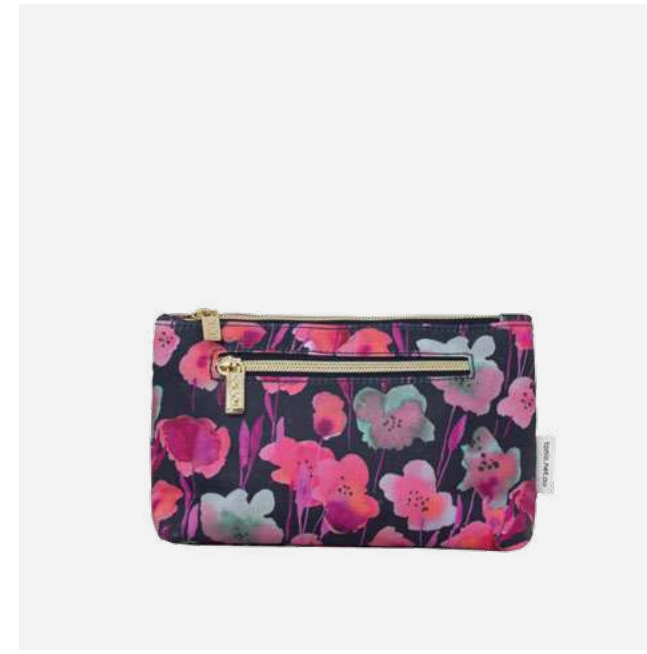

HANGING COSMETIC BAG 88399
MIDNIGHT MEADOW
Pack size 3pcs

HANGING COSMETIC BAG 88410
MORNING MEADOW
Pack size 3pcs

LARGE COSMETIC BAG 88396
MIDNIGHT MEADOW
Pack size 3pcs

LARGE COSMETIC BAG 88407
MORNING MEADOW
Pack size 3pcs

ESS HANG COSMETIC BAG 88398
MIDNIGHT MEADOW
Pack size 3pcs

ESS HANG COSMETIC BAG 88409
MORNING MEADOW
Pack size 3pcs

SMALL COSMETIC BAG 88395
MIDNIGHT MEADOW
Pack size 3pcs

SMALL COSMETIC BAG 88406
MORNING MEADOW
Pack size 3pcs