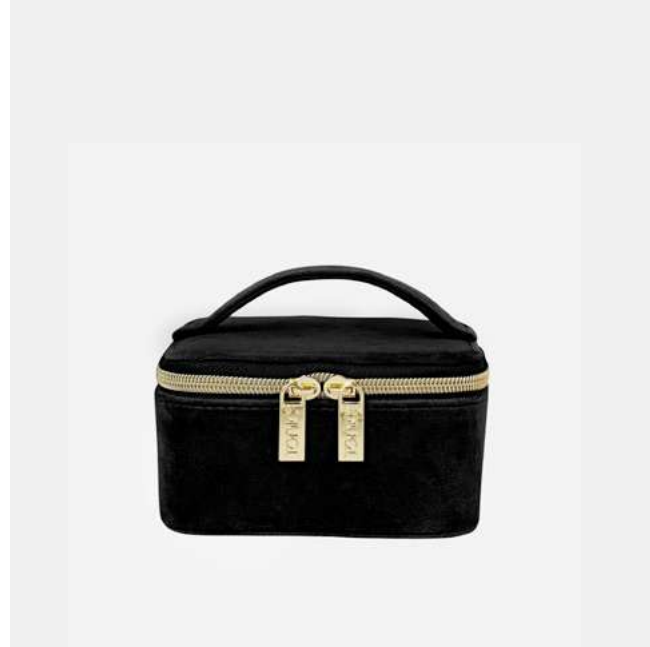

MANICURE SET 70051
GELATO STRIPE
Pack size 12pcs

A LUXE LIFESTYLE

VELVET

Our Luxe Velvet collection is a core range with rich shades, perfect for colour blocking and coordinating with other collections for more opportunities to upsell. New to the collection is Black, a striking dark shade perfect for the season ahead.

A LUXE LIFESTYLE

HEAT PILLOW 42000
ANIMAL
Pack size 4pcs

HEAT PILLOW 41060
BLACK
Pack size 4pcs

EYE MASK 41061
BLACK
Pack size 3pcs

JEWELLERY CUBE 41062
BLACK
Pack size 3pcs

A LUXE LIFESTYLE

A LUXE LIFESTYLE