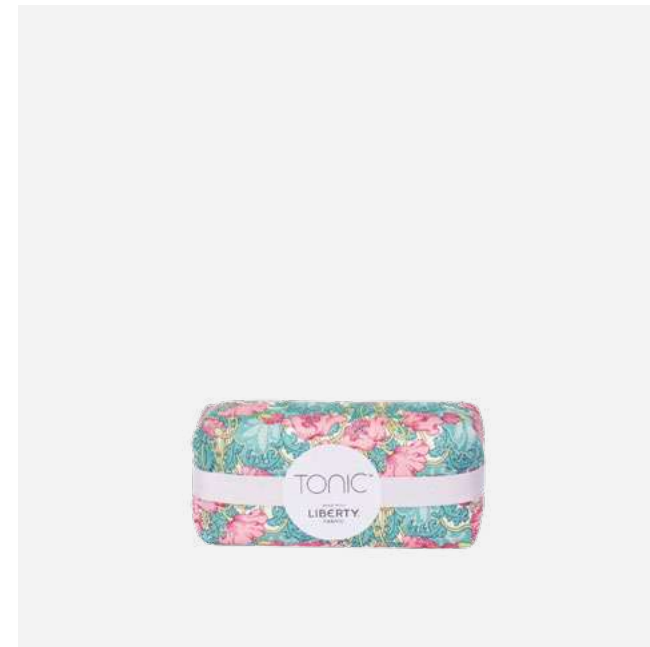

EYE MASK 88354
AMELIE
Pack size 3pcs

A LUXE LIFESTYLE

EYE MASK 88355
CIARA
Pack size 3pcs

EYE MASK 88357
POPPY
Pack size 3pcs

EYE MASK 88371
CLEMENTINA
Pack size 3pcs

Liberty eye masks feature a luxurious Tana Lawn® fabric front and silky soft satin back.

A LUXE LIFESTYLE

SOAP 88364
RACHEL
Pack size 6pcs

SOAP 88362
AMELIE
Pack size 6pcs

A LUXE LIFESTYLE

SOAP 88363
CIARA
Pack size 6pcs

SOAP 88365
POPPY
Pack size 6pcs

SOAP 88373
CLEMENTINA
Pack size 6pcs

Our Shea Butter Soaps are handmade here in Australia and wrapped in beautiful Liberty London fabrics.