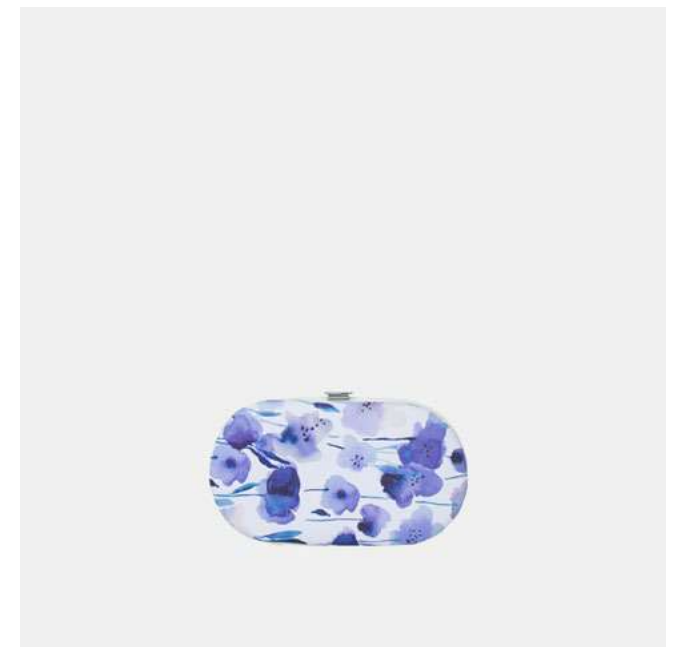

A LUXE LIFESTYLE

A LUXE LIFESTYLE

SOAP 88400
MIDNIGHT MEADOW
Pack size 6pcs

SOAP 88411
MORNING MEADOW
Pack size 6pcs

A LUXE LIFESTYLE

SEWING KIT 70049
MIDNIGHT MEADOW
Pack size 12pcs

SEWING KIT 70050
MORNING MEADOW
Pack size 12pcs