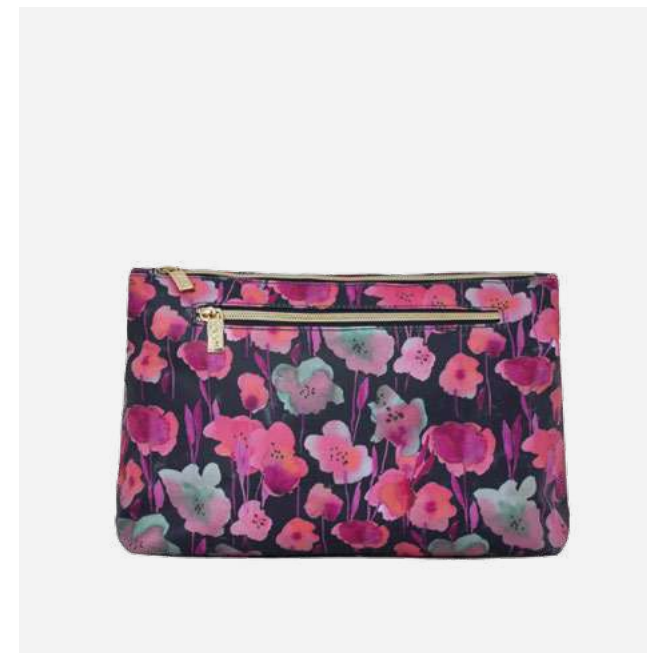

EYE PILLOW 88392
MIDNIGHT MEADOW
Pack size 3pcs

EYE PILLOW 88403
MORNING MEADOW
Pack size 3pcs

SOFT JEWELLERY CUBE 88397
MIDNIGHT MEADOW
Pack size 3pcs

SOFT JEWELLERY CUBE 88408
MORNING MEADOW
Pack size 3pcs

HANGING COSMETIC BAG 88399
MIDNIGHT MEADOW
Pack size 3pcs

HANGING COSMETIC BAG 88410
MORNING MEADOW
Pack size 3pcs

LARGE COSMETIC BAG 88396
MIDNIGHT MEADOW
Pack size 3pcs

LARGE COSMETIC BAG 88407
MORNING MEADOW
Pack size 3pcs