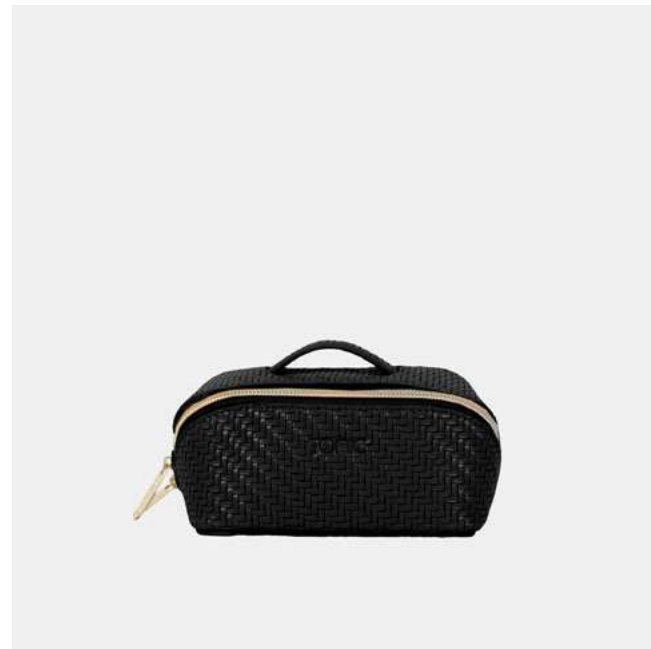

Aēsop.

MOUTHWASH
RAIN DE BOUQUIN

Aēsop.

HERRINGBONE

Our coveted range of cosmetic bags, now available in two new striking shades and two new practical products. Finished with elegant gold hardware and double zip closures, this range offers practicality and style at home and for travel.

A LUXE LIFESTYLE

LARGE BEAUTY BAG 44020
LICORICE
Pack size 3pcs

MEDIUM BEAUTY BAG 44021
LICORICE
Pack size 3pcs

CARRY ALL 44024
LICORICE
Pack size 2pcs

HANGING COSMETIC BAG 44025
LICORICE
Pack size 3pcs

SMALL BEAUTY BAG 44022
LICORICE
Pack size 3pcs

Herringbone in Licorice pairs wonderfully with our new Liberty Floral, Fairytale Forest.

JEWELLERY CUBE 440
LICORICE
Pack size 3pcs

MANICURE KIT 70053
LICORICE
Pack size 12pcs

A LUXE LIFESTYLE

A LUXE LIFESTYLE