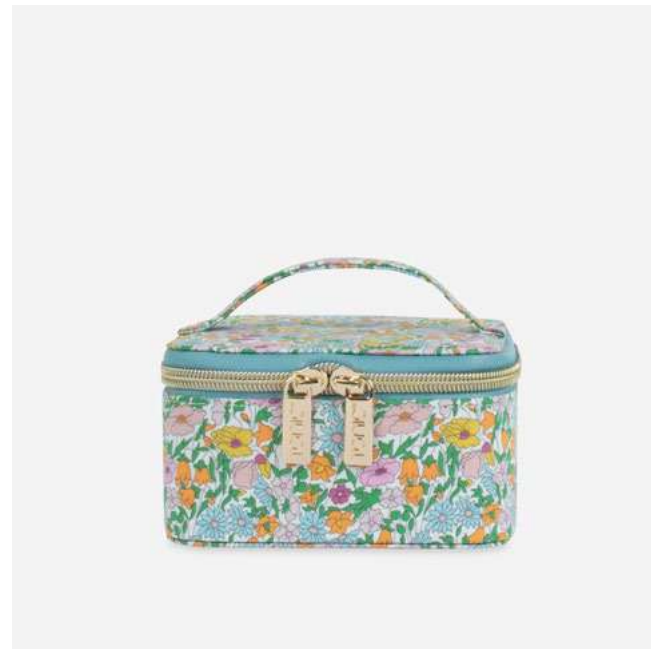

HEAT PILLOW 88351
CIARA
Pack size 4pcs

HEAT PILLOW 88353
POPPY
Pack size 4pcs

JEWELLERY CUBE 88368
RACHEL
Pack size 3pcs

JEWELLERY CUBE 88366
AMELIE
Pack size 3pcs

JEWELLERY CUBE 88369
POPPY
Pack size 3pcs

JEWELLERY CUBE 88374
CLEMENTINA
Pack size 3pcs

REVIEWS

'Finally, a cute yet practical means of storing my jewellery. This cube looks so pretty on my bedside table, no more unsightly clutter!'

Sarah VIC

'So handy for travel, I adore my Rachel cube. Unlike other jewellery boxes I've owned there's enough compartments to keep all my pieces'