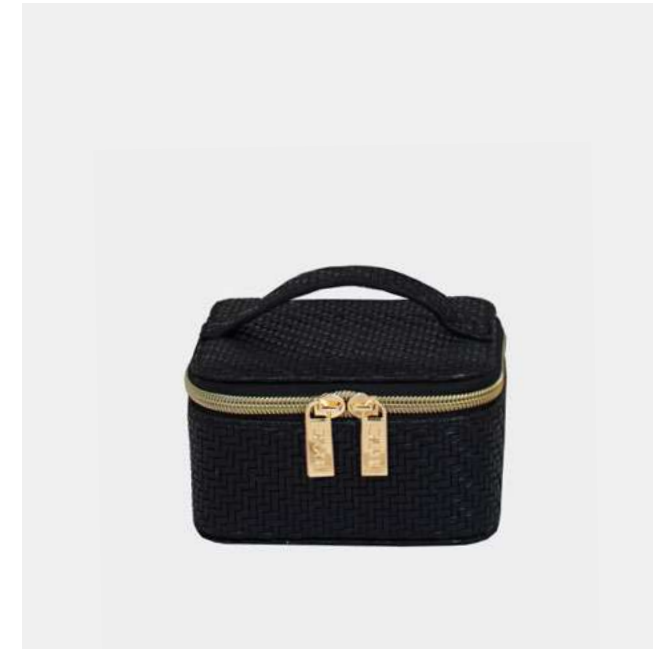

Aēsop.

MOUTHWASH
RAIN DE BOUQUIN

Aēsop.

HERRINGBONE

Our coveted range of cosmetic bags, now available in two new striking shades and two new practical products. Finished with elegant gold hardware and double zip closures, this range offers practicality and style at home and for travel.

A LUXE LIFESTYLE

LARGE BEAUTY BAG 44020
LICORICE
Pack size 3pcs

MEDIUM BEAUTY BAG 44021
LICORICE
Pack size 3pcs

CARRY ALL 44024
LICORICE
Pack size 2pcs

HANGING COSMETIC BAG 44025
LICORICE
Pack size 3pcs

SMALL BEAUTY BAG 44022
LICORICE
Pack size 3pcs

Herringbone in Licorice pairs wonderfully with our new Liberty Floral, Fairytale Forest.

JEWELLERY CUBE 440
LICORICE
Pack size 3pcs

MANICURE KIT 70053
LICORICE
Pack size 12pcs

A LUXE LIFESTYLE

A LUXE LIFESTYLE