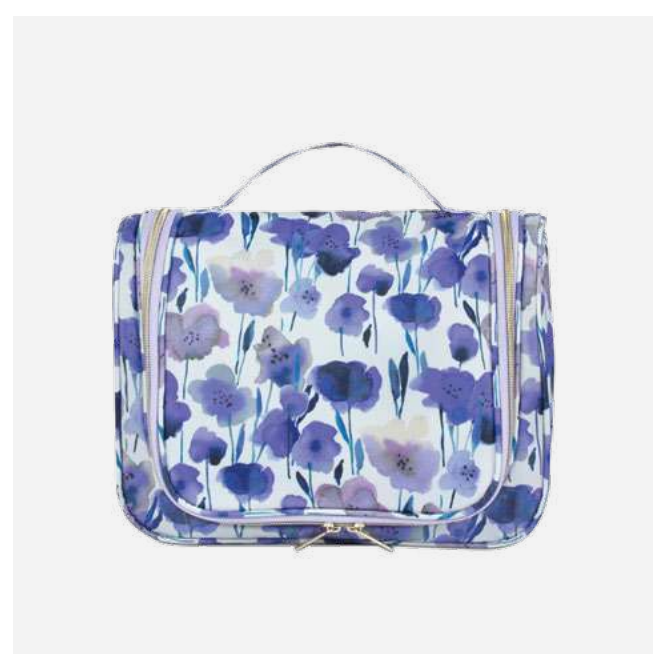

HANGING COSMETIC BAG 88399
MIDNIGHT MEADOW
Pack size 3pcs

HANGING COSMETIC BAG 88410
MORNING MEADOW
Pack size 3pcs

LARGE COSMETIC BAG 88396
MIDNIGHT MEADOW
Pack size 3pcs

LARGE COSMETIC BAG 88407
MORNING MEADOW
Pack size 3pcs

ESS HANG COSMETIC BAG 88398
MIDNIGHT MEADOW
Pack size 3pcs

ESS HANG COSMETIC BAG 88409
MORNING MEADOW
Pack size 3pcs

SMALL COSMETIC BAG 88395
MIDNIGHT MEADOW
Pack size 3pcs

SMALL COSMETIC BAG 88406
MORNING MEADOW
Pack size 3pcs