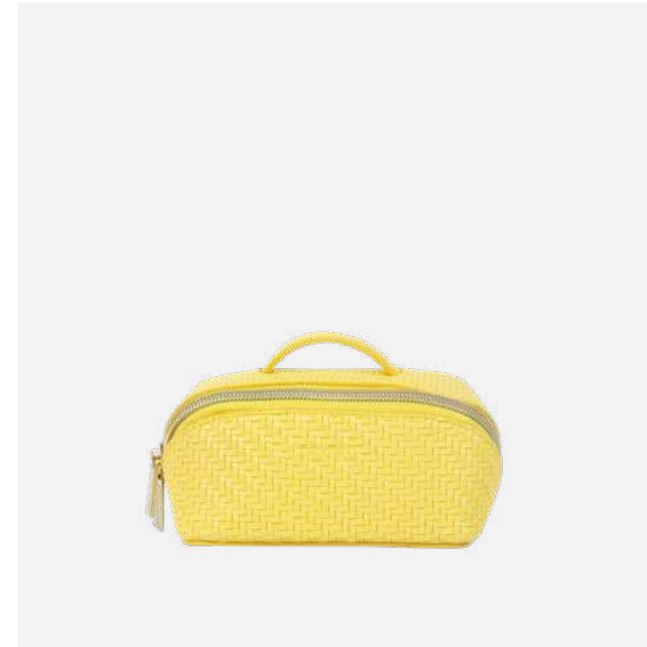

MEDIUM BEAUTY BAG 44009
PISTACHIO
Pack size 3pcs

SMALL BEAUTY BAG 44010
PISTACHIO
Pack size 3pcs

JEWELLERY CUBE 44011
PISTACHIO
Pack size 3pcs

A LUXE LIFESTYLE

LARGE BEAUTY BAG 44004
LEMON
Pack size 3pcs

MEDIUM BEAUTY BAG 44005
LEMON
Pack size 3pcs