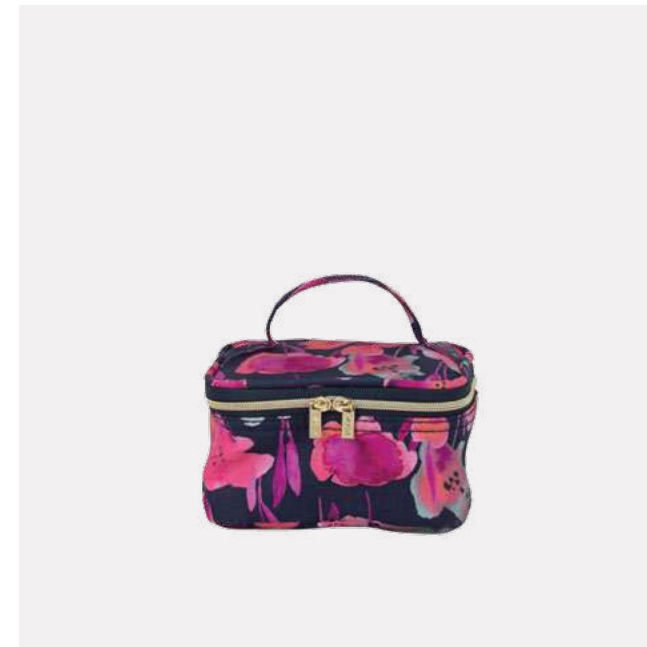

HEAT PILLOW 88391
MIDNIGHT MEADOW
Pack size 4pcs

HEAT PILLOW 88402
MORNING MEADOW
Pack size 4pcs

A LUXE LIFESTYLE

EYE MASK 88393
MIDNIGHT MEADOW
Pack size 3pcs

EYE MASK 88404
MORNING MEADOW
Pack size 3pcs

EYE PILLOW 88392
MIDNIGHT MEADOW
Pack size 3pcs

EYE PILLOW 88403
MORNING MEADOW
Pack size 3pcs

SOFT JEWELLERY CUBE 88397
MIDNIGHT MEADOW
Pack size 3pcs

SOFT JEWELLERY CUBE 88408
MORNING MEADOW
Pack size 3pcs

HANGING COSMETIC BAG 88399
MIDNIGHT MEADOW
Pack size 3pcs

HANGING COSMETIC BAG 88410
MORNING MEADOW
Pack size 3pcs

LARGE COSMETIC BAG 88396
MIDNIGHT MEADOW
Pack size 3pcs

LARGE COSMETIC BAG 88407
MORNING MEADOW
Pack size 3pcs