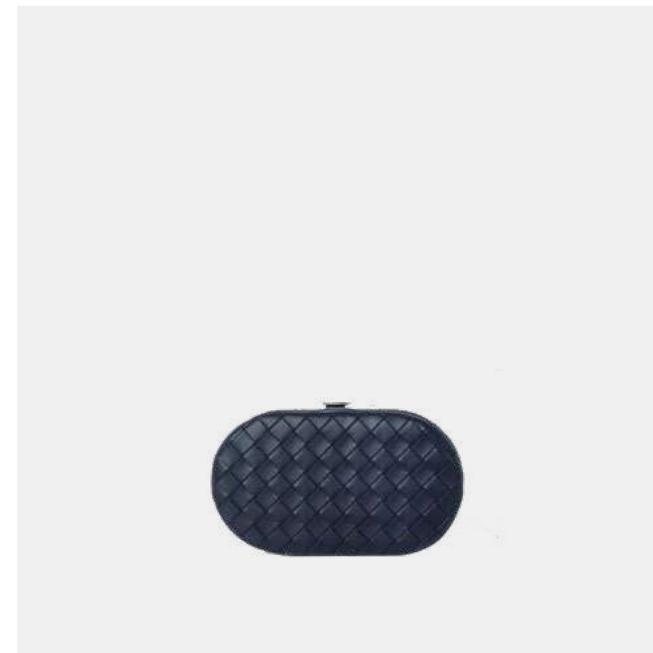

SMALL BEAUTY BAG 43048
NAVY
Pack size 3pcs

A LUXE LIFESTYLE

MANICURE SET 70039
SAND
Pack size 12pcs

MANICURE SET 70041
PEONY
Pack size 12pcs

SEWING KIT 70044
SAND
Pack size 12pcs

SEWING KIT 70046
PEONY
Pack size 12pcs

MANICURE SET 70043
TEAL
Pack size 12pcs

MANICURE SET 70040
NAVY
Pack size 12pcs

SEWING KIT 70045
NAVY
Pack size 12pcs

Since releasing our first Manicure Kit in 2021, we've expanded this offering thanks to high sell throughs in store. The perfect home or travel accessory for young and old.