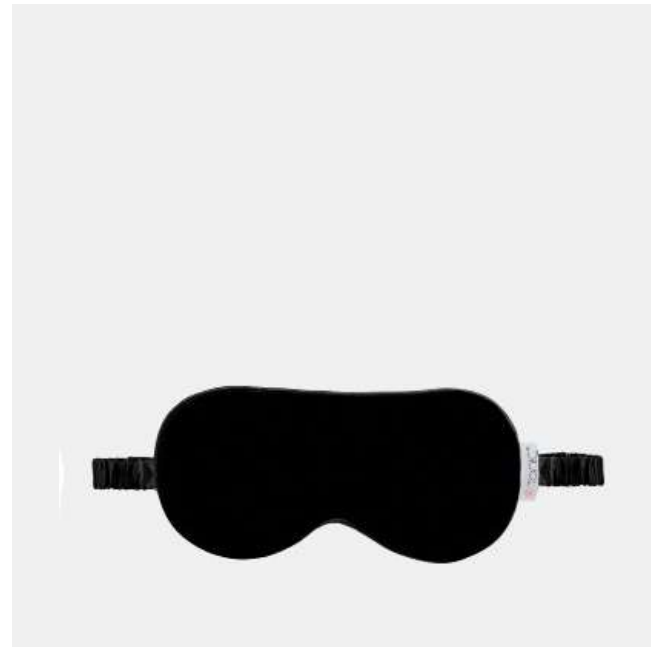

EYE MASK 41061
BLACK
Pack size 3pcs