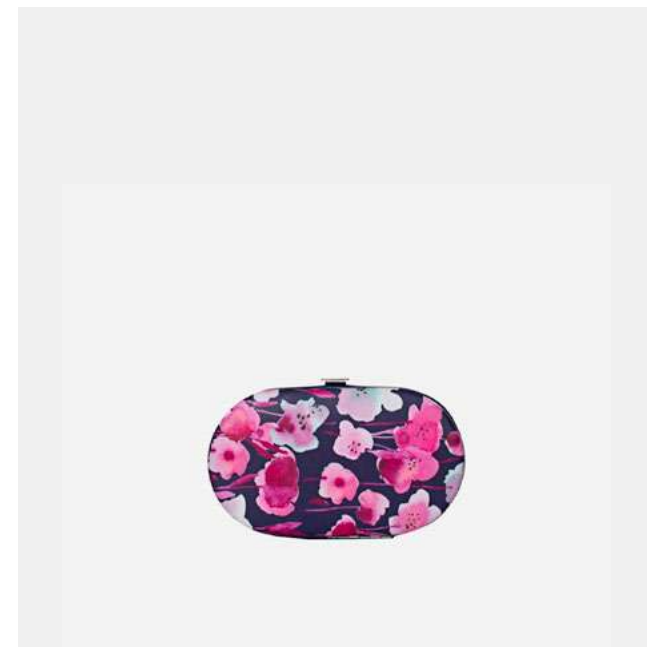

A LUXE LIFESTYLE

A LUXE LIFESTYLE

SOAP 88400
MIDNIGHT MEADOW
Pack size 6pcs

SOAP 88411
MORNING MEADOW
Pack size 6pcs

A LUXE LIFESTYLE

SEWING KIT 70049
MIDNIGHT MEADOW
Pack size 12pcs

SEWING KIT 70050
MORNING MEADOW
Pack size 12pcs

MANICURE SET 70047
MIDNIGHT MEADOW
Pack size 12pcs

MANICURE SET 70048
MORNING MEADOW
Pack size 12pcs

Our Manicure Sets include 5 premium steel nail tools for perfectly groomed nails at home or while on-the-go.