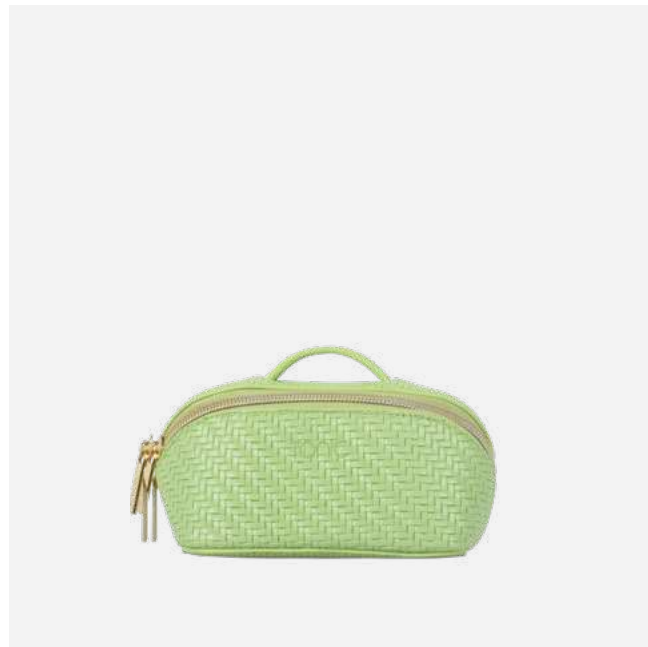

MEDIUM BEAUTY BAG 44017
TANGERINE
Pack size 3pcs

SMALL BEAUTY BAG 44018
TANGERINE
Pack size 3pcs

JEWELLERY CUBE 44019
TANGERINE
Pack size 3pcs

A LUXE LIFESTYLE

LARGE BEAUTY BAG 44000
BLUEBELL
Pack size 3pcs

MEDIUM BEAUTY BAG 44001
BLUEBELL
Pack size 3pcs

SMALL BEAUTY BAG 44002
BLUEBELL
Pack size 3pcs

JEWELLERY CUBE 44003
BLUEBELL
Pack size 3pcs

tonic.global

A LUXE LIFESTYLE

tonic.global

A LUXE LIFESTYLE

LARGE BEAUTY BAG 44008
PISTACHIO
Pack size 3pcs

MEDIUM BEAUTY BAG 44009
PISTACHIO
Pack size 3pcs

SMALL BEAUTY BAG 44010
PISTACHIO
Pack size 3pcs

JEWELLERY CUBE 44011
PISTACHIO
Pack size 3pcs

A LUXE LIFESTYLE

LARGE BEAUTY BAG 44004
LEMON
Pack size 3pcs

MEDIUM BEAUTY BAG 44005
LEMON
Pack size 3pcs