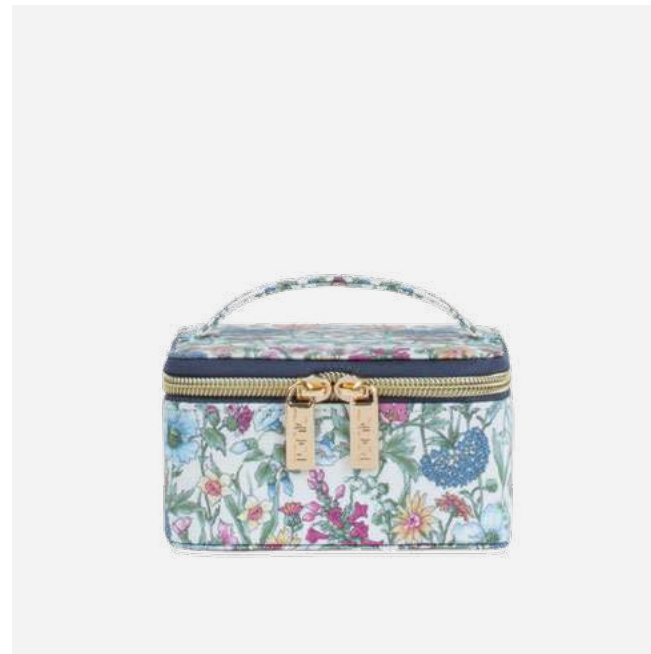

JEWELLERY CUBE 88368
RACHEL
Pack size 3pcs