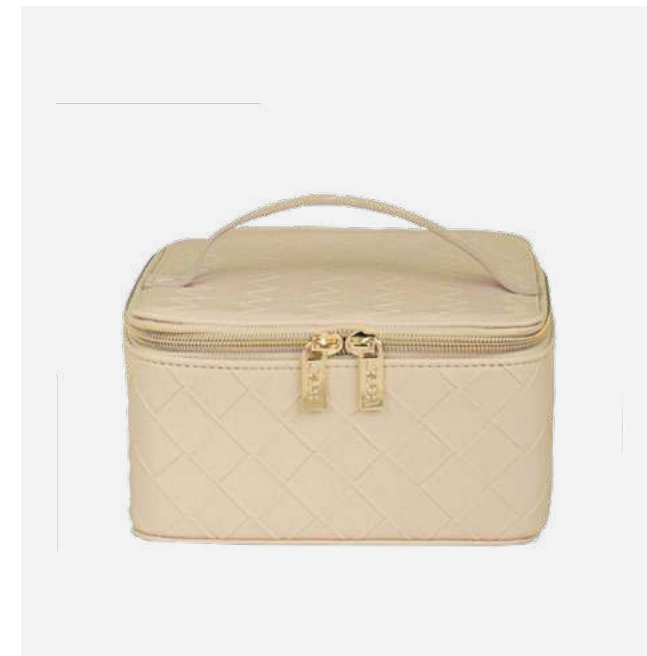

LARGE JEWELLERY CUBE 43056
SAND
Pack size 2pcs