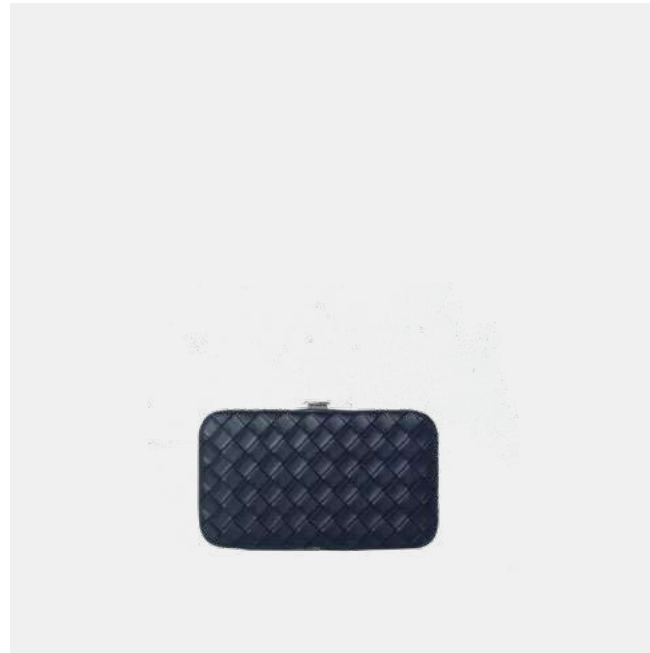

SMALL BEAUTY BAG 43048
NAVY
Pack size 3pcs

A LUXE LIFESTYLE

MANICURE SET 70039
SAND
Pack size 12pcs

MANICURE SET 70041
PEONY
Pack size 12pcs

SEWING KIT 70044
SAND
Pack size 12pcs

SEWING KIT 70046
PEONY
Pack size 12pcs

MANICURE SET 70043
TEAL
Pack size 12pcs

MANICURE SET 70040
NAVY
Pack size 12pcs

SEWING KIT 70045
NAVY
Pack size 12pcs

Since releasing our first Manicure Kit in 2021, we've expanded this offering thanks to high sell throughs in store. The perfect home or travel accessory for young and old.