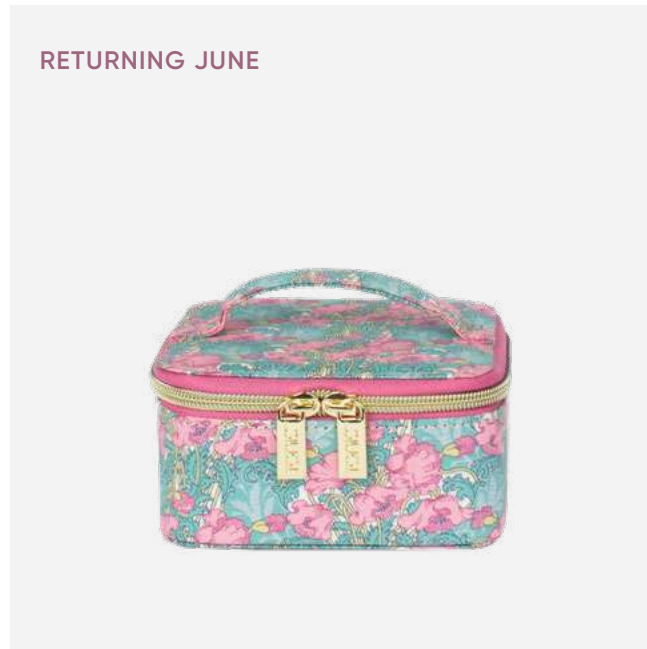

HEAT PILLOW 88351
CIARA
Pack size 4pcs

HEAT PILLOW 88353
POPPY
Pack size 4pcs

JEWELLERY CUBE 88368
RACHEL
Pack size 3pcs

JEWELLERY CUBE 88366
AMELIE
Pack size 3pcs

JEWELLERY CUBE 88369
POPPY
Pack size 3pcs

JEWELLERY CUBE 88374
CLEMENTINA
Pack size 3pcs

REVIEWS

'Finally, a cute yet practical means of storing my jewellery. This cube looks so pretty on my bedside table, no more unsightly clutter!'

Sarah VIC

'So handy for travel, I adore my Rachel cube. Unlike other jewellery boxes I've owned there's enough compartments to keep all my pieces'