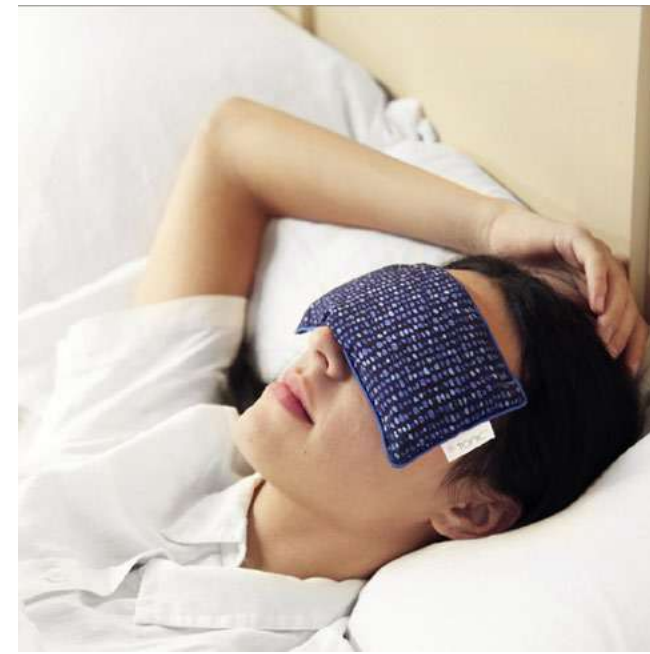

Heat therapy is the perfect way to relax at the end of a long day.

A LUXE LIFESTYLE

EYE PILLOW 88341
NAVY RAINDROPS
Pack size 3pcs

SOAP 88345
POPPY STRIPE
Pack size 6pcs

SOAP 88349
NAVY RAINDROPS
Pack size 6pcs