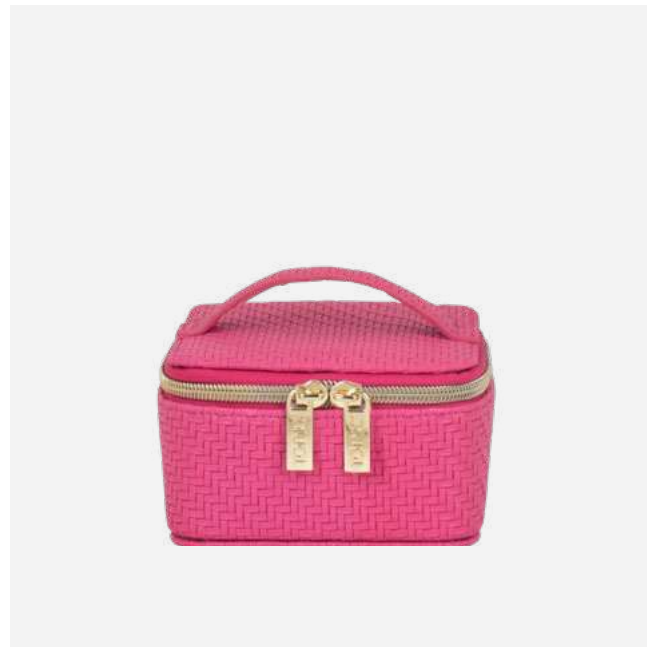

LARGE BEAUTY BAG 44026
PLUM
Pack size 3pcs

MEDIUM BEAUTY BAG 44027
PLUM
Pack size 3pcs

SMALL BEAUTY BAG 44028
PLUM
Pack size 3pcs

JEWELLERY CUBE 44029
PLUM
Pack size 3pcs

Our Herringbone collection in Plum pairs wonderfully with Fairytale Forest, our new Liberty London print.

Designed to mix and match, one can collect all of our travel essentials.

CARRY ALL 44024
PLUM
Pack size 2pcs

HANGING COSMETIC BAG 44031
PLUM
Pack size 3pcs

A LUXE LIFESTYLE

LARGE BEAUTY BAG 44012
RASPBERRY
Pack size 3pcs

MEDIUM BEAUTY BAG 44013
RASPBERRY
Pack size 3pcs

SMALL BEAUTY BAG 44014
RASPBERRY
Pack size 3pcs

JEWELLERY CUBE 44015
RASPBERRY
Pack size 3pcs

A LUXE LIFESTYLE

LARGE BEAUTY BAG 44016
TANGERINE
Pack size 3pcs