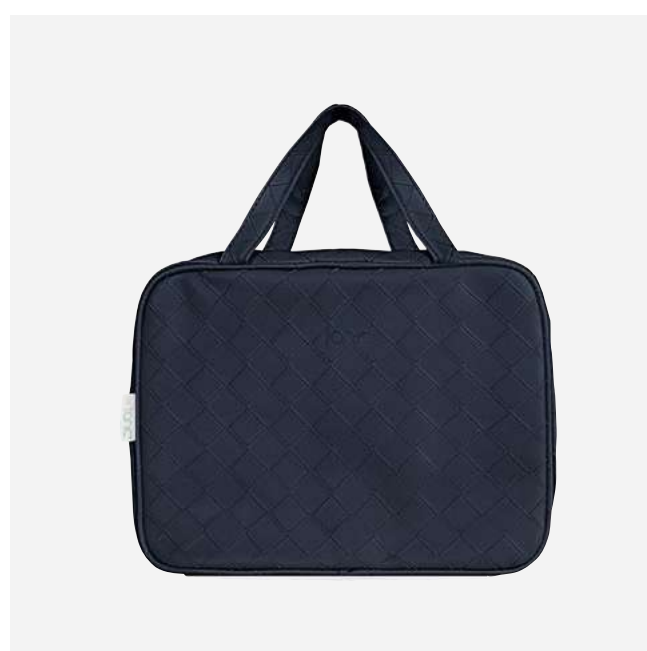

A LUXE LIFESTYLE

HANGING COSMETIC BAG 43041
SAND
Pack size 3pcs

HANGING COSMETIC BAG 43051
PEONY
Pack size 3pcs

LARGE BEAUTY BAG 43042
SAND
Pack size 3pcs

LARGE BEAUTY BAG 43052
PEONY
Pack size 3pcs

HANGING COSMETIC BAG 43062
TEAL
Pack size 3pcs

HANGING COSMETIC BAG 43046
NAVY
Pack size 3pcs

LARGE BEAUTY BAG 43063
TEAL
Pack size 3pcs

LARGE BEAUTY BAG 43047
NAVY
Pack size 3pcs

A LUXE LIFESTYLE

A LUXE LIFESTYLE

A LUXE LIFESTYLE

SMALL BEAUTY BAG 43043
SAND
Pack size 3pcs