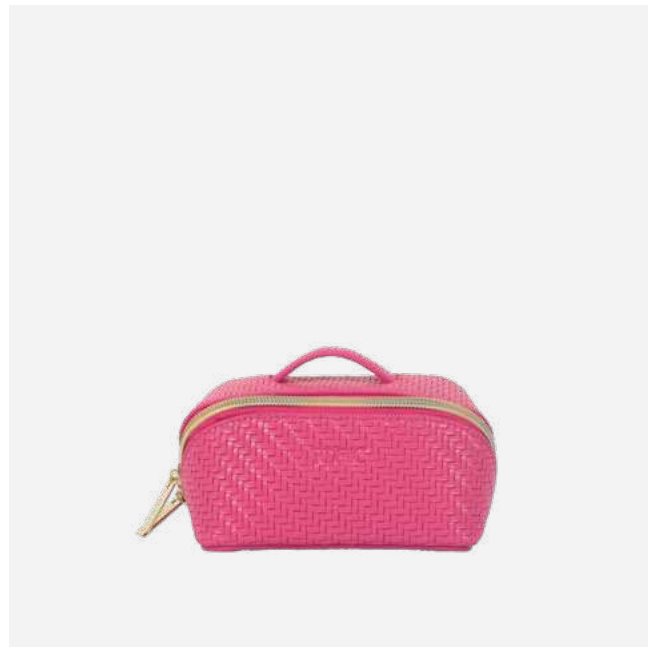

LARGE BEAUTY BAG 44026
PLUM
Pack size 3pcs

MEDIUM BEAUTY BAG 44027
PLUM
Pack size 3pcs

SMALL BEAUTY BAG 44028
PLUM
Pack size 3pcs

JEWELLERY CUBE 44029
PLUM
Pack size 3pcs

Our Herringbone collection in Plum pairs wonderfully with Fairytale Forest, our new Liberty London print.

Designed to mix and match, one can collect all of our travel essentials.

CARRY ALL 44024
PLUM
Pack size 2pcs

HANGING COSMETIC BAG 44031
PLUM
Pack size 3pcs

A LUXE LIFESTYLE

LARGE BEAUTY BAG 44012
RASPBERRY
Pack size 3pcs

MEDIUM BEAUTY BAG 44013
RASPBERRY
Pack size 3pcs

SMALL BEAUTY BAG 44014
RASPBERRY
Pack size 3pcs

JEWELLERY CUBE 44015
RASPBERRY
Pack size 3pcs

A LUXE LIFESTYLE

LARGE BEAUTY BAG 44016
TANGERINE
Pack size 3pcs