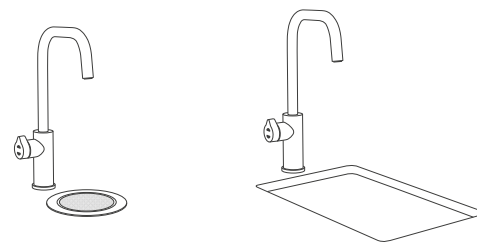

ARC

HYDROTAP DESIGN RANGE ARC CAN BE INSTALLED OVER SINK OR OPTIONAL FONT

AVAILABLE IN ANY OF THE FOLLOWING WATER COMBINATIONS:

AVAILABLE IN:

FEATURED PRODUCT HYDROTAP CUBE IN BRUSHED NICKEL

“I like my HydroTap because boiling water is readily available. My children drink the sparkling and chilled water, which has taken away the need for juice all the time.”

DAVID BARTLETT, ART OF KITCHENS

CUBE

HYDROTAP DESIGN RANGE CUBE CAN BE INSTALLED OVER SINK OR OPTIONAL FONT

AVAILABLE IN ANY OF THE FOLLOWING WATER COMBINATIONS:

AVAILABLE IN:

FEATURED PRODUCT HYDROTAP CLASSIC IN MATTE BLACK