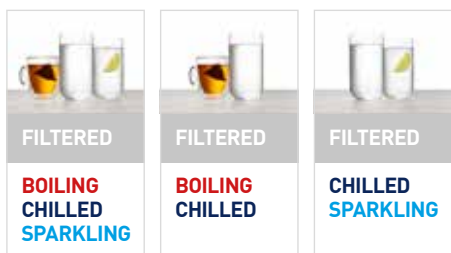

DAVID BARTLETT, ART OF KITCHENS

CUBE

HYDROTAP DESIGN RANGE CUBE CAN BE INSTALLED OVER SINK OR OPTIONAL FONT

AVAILABLE IN ANY OF THE FOLLOWING WATER COMBINATIONS:

AVAILABLE IN:

FEATURED PRODUCT HYDROTAP CLASSIC IN MATTE BLACK

“My HydroTap ensures our entire family is drinking enough fluid. Offering both still and sparkling water has also helped to kick our diet soda addiction altogether.”

SUSIE BURRELL, LEADING AUSTRALIAN DIETITIAN