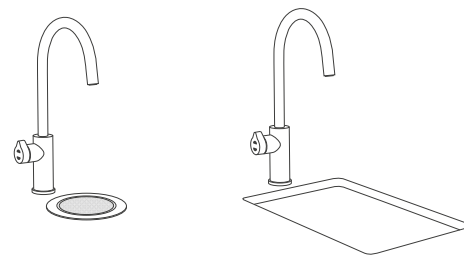

ARC

HYDROTAP DESIGN RANGE ARC CAN BE INSTALLED OVER SINK OR OPTIONAL FONT

AVAILABLE IN ANY OF THE FOLLOWING WATER COMBINATIONS:

AVAILABLE IN: