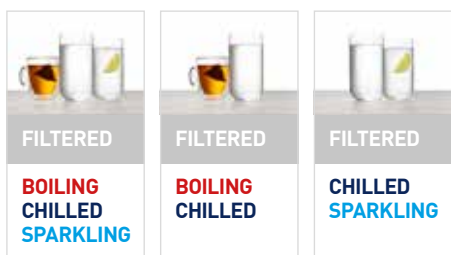

CLASSIC

HYDROTAP CLASSIC CAN BE INSTALLED OVER SINK OR OPTIONAL FONT

AVAILABLE IN ANY OF THE FOLLOWING WATER COMBINATIONS:

AVAILABLE IN:

FEATURED PRODUCT HYDROTAP TOUCH-FREE WAVE IN CHROME

“This is the best appliance we have in our new home...It’s such a luxury to be able to dispense sparkling water and instant boiling water from the same tap, instantaneously.”

AMANDA L., HOMEOWNER

TOUCH-FREE WAVE

HYDROTAP TOUCH-FREE WAVE CAN BE INSTALLED OVER SINK OR OPTIONAL FONT

AVAILABLE IN ANY OF THE FOLLOWING WATER COMBINATIONS:

**NOTE: Chilled/Sparkling is only available with the chrome tap*

AVAILABLE IN:

CHROME

MATTE BLACK WITH CHROM ACCENTS

**The HydroTap Touch-Free Wave is shown with optional font (sold separately)*

HYDROTAP

THIS PRODUCT
NEEDS A HOT
AND COLD
WATER SUPPLY

FEATURED PRODUCT HYDROTAP CELSIUS ALL-IN-ONE IN CHROME