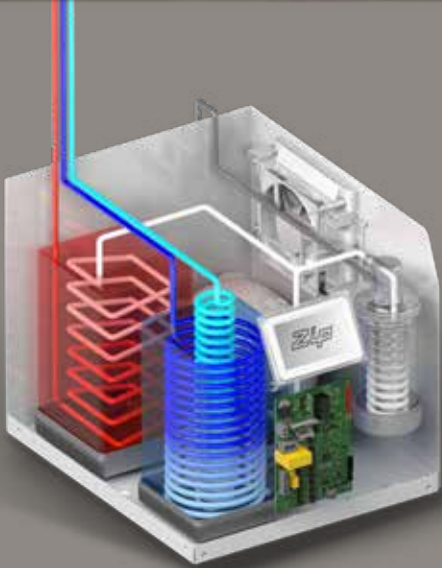

HYDROTAP FOR YOUR HOME

PURE TASTING | INSTANT | **BOILING** | **CHILLED** | **SPARKLING**

THE WORLD'S MOST ADVANCED DRINKING WATER SYSTEM

FEATURED PRODUCT HYDROTAP ARC IN BRUSHED GOLD

“My HydroTap has all the bells and whistles. I highly recommend Zip HydroTap to anyone and everyone I speak to. It will not disappoint and will change your life.”