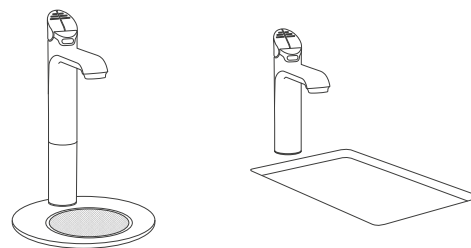

CLASSIC

HYDROTAP CLASSIC CAN BE INSTALLED OVER SINK OR OPTIONAL FONT

AVAILABLE IN ANY OF THE FOLLOWING WATER COMBINATIONS:

AVAILABLE IN: