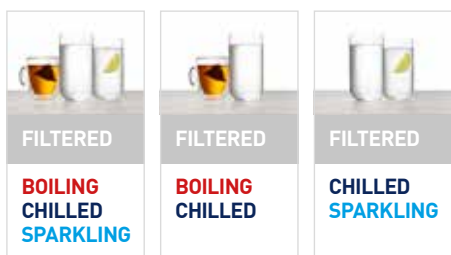

“My HydroTap ensures our entire family is drinking enough fluid. Offering both still and sparkling water has also helped to kick our diet soda addiction altogether.”

SUSIE BURRELL, LEADING AUSTRALIAN DIETITIAN

CLASSIC

HYDROTAP CLASSIC CAN BE INSTALLED OVER SINK OR OPTIONAL FONT

AVAILABLE IN ANY OF THE FOLLOWING WATER COMBINATIONS:

AVAILABLE IN:

FEATURED PRODUCT HYDROTAP TOUCH-FREE WAVE IN CHROME

“This is the best appliance we have in our new home...It’s such a luxury to be able to dispense sparkling water and instant boiling water from the same tap, instantaneously.”