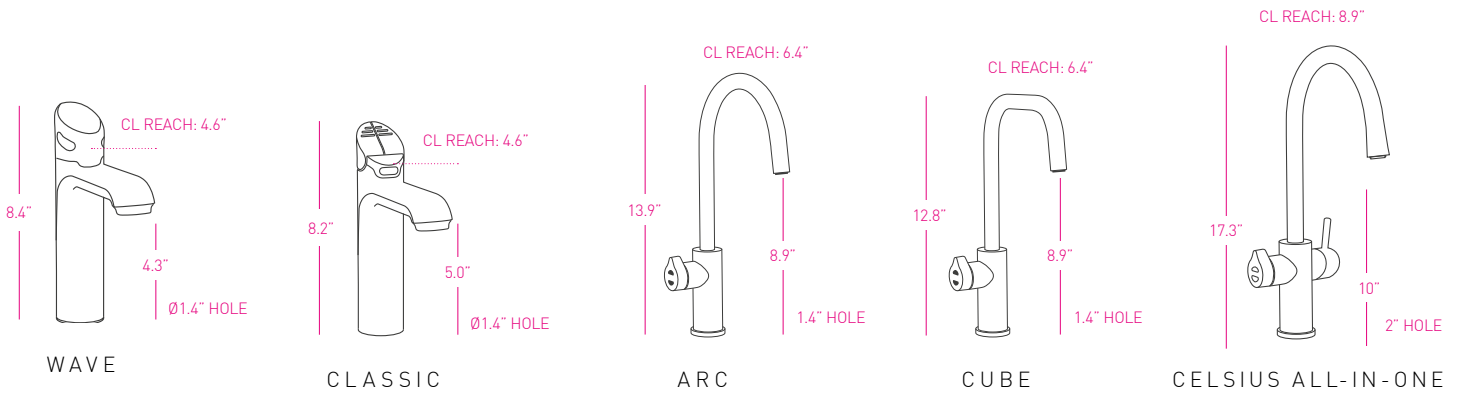

TECHNICAL INFORMATION

FONT FOR CLASSIC AND WAVE

FONT FOR ARC AND CUBE