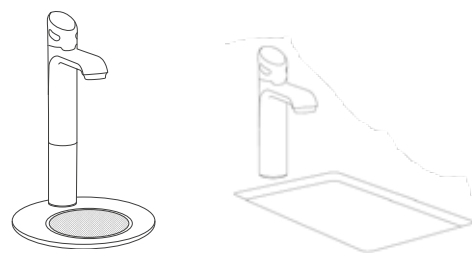

CLASSIC

HYDROTAP CLASSIC CAN BE INSTALLED OVER SINK OR OPTIONAL FONT

AVAILABLE IN ANY OF THE FOLLOWING WATER COMBINATIONS:

AVAILABLE IN:

FEATURED PRODUCT HYDROTAP TOUCH-FREE WAVE IN CHROME

“This is the best appliance we have in our new home...It’s such a luxury to be able to dispense sparkling water and instant boiling water from the same tap, instantaneously.”

AMANDA L., HOMEOWNER

TOUCH-FREE WAVE

HYDROTAP TOUCH-FREE WAVE CAN BE INSTALLED OVER SINK OR OPTIONAL FONT

AVAILABLE IN ANY OF THE FOLLOWING WATER COMBINATIONS:

**NOTE: Chilled/Sparkling is only available with the chrome tap*