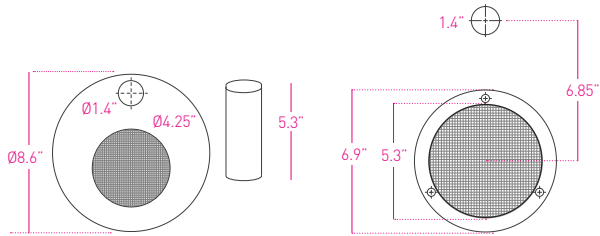

TECHNICAL INFORMATION

FONT FOR CLASSIC AND WAVE

FONT FOR ARC AND CUBE