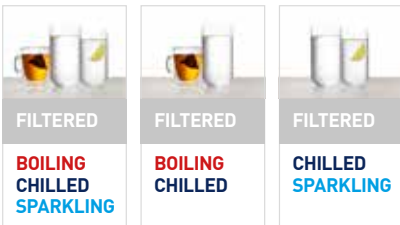

CELSIUS ALL-IN-ONE ARC

CELSIUS ALL-IN-ONE ARC CAN BE
INSTALLED OVER SINK ONLY

| | |
|------------------------------------------------------|-----------------------|
| | |
| FILTERED | UNFILTERED |
| BOILING CHILLED SPARKLING | HOT & COLD |

AVAILABLE IN:

HYDROTAP PRODUCT SELECTOR

1. CHOOSE YOUR WATER OPTION...

2. CHOOSE YOUR TAP STYLE...

3. CHOOSE YOUR COLOR & FINISH

FINISH OPTIONS

The HydroTap Touch-Free Wave is available in Chrome and Matte Black only. And the Classic Tap is available in Chrome, Matte Black and Brushed Chrome.