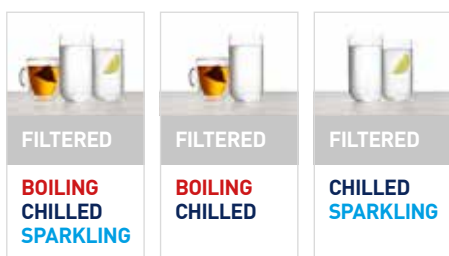

ARC

HYDROTAP DESIGN RANGE ARC CAN BE INSTALLED OVER SINK OR OPTIONAL FONT

AVAILABLE IN ANY OF THE FOLLOWING WATER COMBINATIONS:

AVAILABLE IN:

FEATURED PRODUCT HYDROTAP CUBE IN BRUSHED NICKEL

“I like my HydroTap because boiling water is readily available. My children drink the sparkling and chilled water, which has taken away the need for juice all the time.”