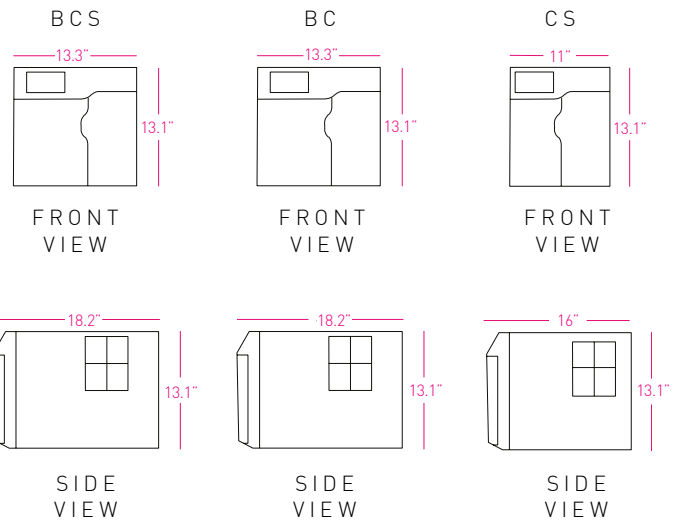

ACCESSORIES

01034276

ZIP 0.2 MICRON RESIDENTIAL FILTER

Suits all HydroTap models sold in US

01034347

ZIP SPARKLING CO2 2 X 1.5lb. CYLINDER

Suits any residential sparkling model HydroTap*

*actual product may differ from image

FONT FOR CLASSIC AND WAVE

Suits any current model HydroTap Classic

FONT FOR ARC AND CUBE

Suits any current model HydroTap Arc or Cube. Not for use with HydroTap Classic