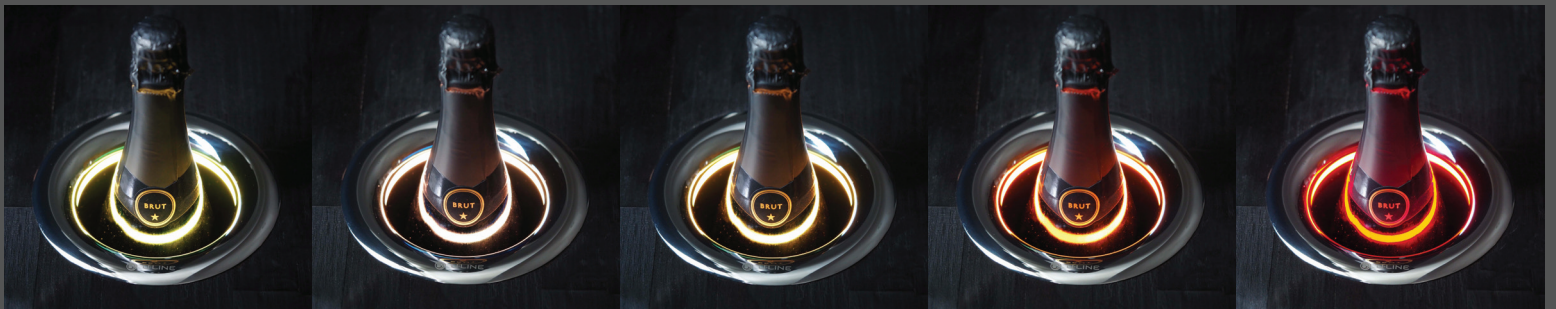

U-CHILL™ | U-LINE

The Perfect Serving Companion

U-Chill™ is an in-counter cooling cylinder that maintains the temperature of chilled beverages while you enjoy them. Perfect for wine, champagne, craft beer, carafes, bottled water, spirits, and other beverages.

The opportunities for U-Chill™ are limited only by your imagination.

Luxury Spa

Dining Table

Endless Possibilities

The beverage may change, but the experience remains. U-Chill™ allows you to enjoy your beverage the way it was designed to be enjoyed, from the first glass to the last. U-Chill™ is perfect for any cool beverage and accommodates many bottle shapes and sizes, up to 3 7/8" in diameter.

Water

Juice

Spirits

Wine

Craft Beer

Carbonated Beverages

Color Your Mood

Simply tap the crown of your U-Chill™ three times to select from 27 different color options to gently light the bottle, or tap four times for color flow.

Innovative Technology

Smart-Touch Crown

- Control with just a touch
- Hand-polished marine-grade stainless steel (316L)
- Powers off automatically after 4 hours

Interactive LED Lighting

- 27 different color options
- Optional color-flow setting