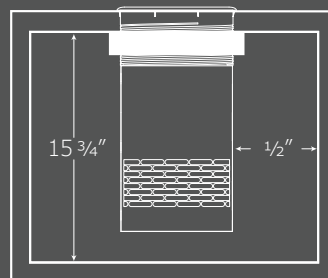

Minimum Space Below Crown

Craftsmanship Handmade in England

U-Line backs each U-Chill™ with a 2 year warranty

Where To Buy

Find U-Chill™ at u-line.com/u-chill and at select dealers nationwide

Model Details

Model	Description	Finish	Shipping Weight	List
UCC1A	U-Chill™ In-Counter Cooling Cylinder	Stainless	7 lb	$1,099

*Kryolux™ is a registered trademark of Kaelo LTD.