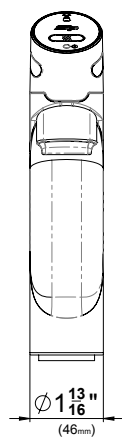

*For home or small office (maximum office size = 10 people)

HYDROTAP® TOUCH-FREE WAVE

CHILLED | SPARKLING

HYDROTAP TOUCH-FREE WAVE FOR HOME OR SMALL OFFICE* - TAP SPECS

Style	HydroTap Touch-Free Wave for Home or Small Office*
Hole Size	1 3/8"
Available Finishes	Chrome and Matte Black with Chrome Accents
Installation	Over sink or on drip tray (optional - see below for font)
Flow rate	Max 1.8gpm
Sparkling Water Flow Rate	0.36gpm

FRONT VIEW

*Not to Scale

LHS SIDE VIEW

*Not to Scale

FONT VIEW

*Not to Scale

TOP VIEW

Cutting Detail: Classic/Wave Tap & Font

01034268 Drip Tray, Classic/Wave Font (Matte Black)

PRODUCT CODES FOR ACCESSORIES

01034276	Filter, Zip, 0.2 Micron, 1 Size - 93701
01034277	Filter, Zip, 0.2 Micron, 1.5 Size - 93702
01034278	Filter, Zip, 3 Micron, 1.5 Size - 93703
01037874	External Scale Installation Kit (includes filter)