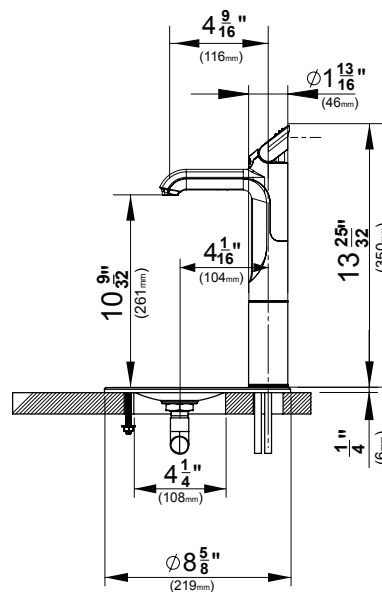

FONT VIEW

*Not to Scale