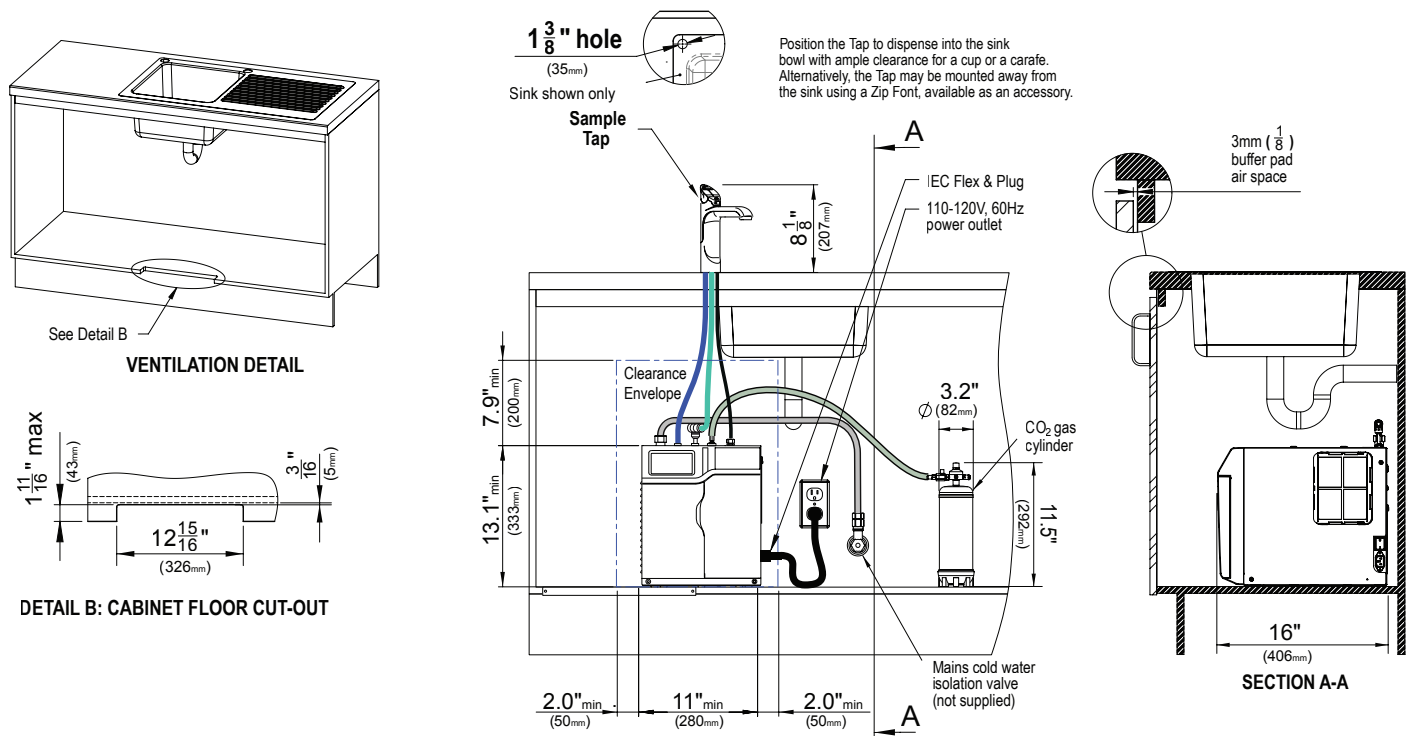

HYDROTAP® 120V COMMAND CENTER

CHILLED | SPARKLING

COMMAND CENTER SPECS

Water Pressure	Min 36psi – Max 100psi with a minimum flow rate of 1 gpm
Water Connection	½" BSP - isolation valve is required within 3' of the installation
Integral Water Values	HydroTaps are fitted with a Dual Check Valve and a 50psi Pressure Limiting Valve
Water Supply Requirements	Potable drinking water supply
Total Dissolved Solids (TDS)	TDS minimum 50ppm – maximum 120ppm
Integral Water Filter	0.2 micron, 1 size - replace every 1,500 gallons or 12 months
Power Rating	110-120V, 60 Hz, 1.25kW, 9A draw
Power Supply Requirements	110-120V, 60Hz 15A power supply with a NEMA 5-15 outlet
Dimensions (WxDxH)	11" X 16" X 13.1"
Minimum Air Gap	Clearances are required - 2" left side , 2" right side , 8" above
Dry Weight	53lbs
Product Approvals	IAPMO - NSF/ANSI 372, 42 & 53, cUL, CEC
Warranty	2 years (1 year Limited Warranty plus additional 1 year warranty is available on product registration)
CO ₂ Cylinder	2 x 1.5lb beverage-grade carbon dioxide cylinder
CO ₂ Capacity	Approximately 450 glasses of sparkling water per 1.5lb CO ₂ cylinder
CO ₂ Operating Pressure	Min 39psi - Max 43psi
Maximum Installation Distance (Tap to Command Center)	3'
Maximum Installation Distance (Tap to Command Center)	15"
Minimum Cabinet Depth	18"