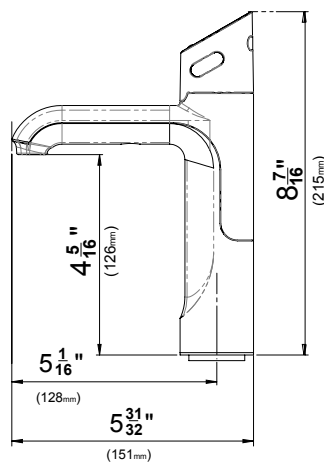

*For home or small office (maximum office size = 10 people)

HYDROTAP® TOUCH-FREE WAVE

CHILLED | SPARKLING

HYDROTAP TOUCH-FREE WAVE FOR HOME OR SMALL OFFICE* - TAP SPECS

Style	HydroTap Touch-Free Wave for Home or Small Office*
Hole Size	1 3/8"
Available Finishes	Chrome and Matte Black with Chrome Accents
Installation	Over sink or on drip tray (optional - see below for font)
Flow rate	Max 1.8gpm
Sparkling Water Flow Rate	0.36gpm

FRONT VIEW

*Not to Scale

LHS SIDE VIEW

*Not to Scale

FONT VIEW

*Not to Scale

TOP VIEW

Cutting Detail: Classic/Wave Tap & Font