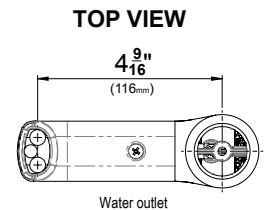

FRONT VIEW

*Not to Scale

LHS SIDE VIEW

*Not to Scale

FONT VIEW

*Not to Scale

TOP VIEW

Cutting Detail: Classic/Wave Tap & Font