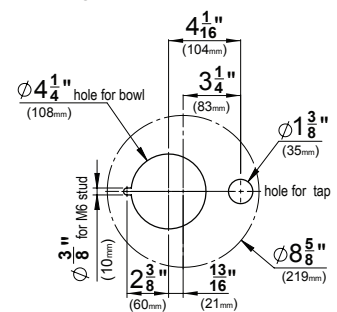

FRONT VIEW

*Not to Scale

LHS SIDE VIEW

*Not to Scale

FONT VIEW

*Not to Scale

TOP VIEW

Cutting Detail: Classic/Wave Tap & Font