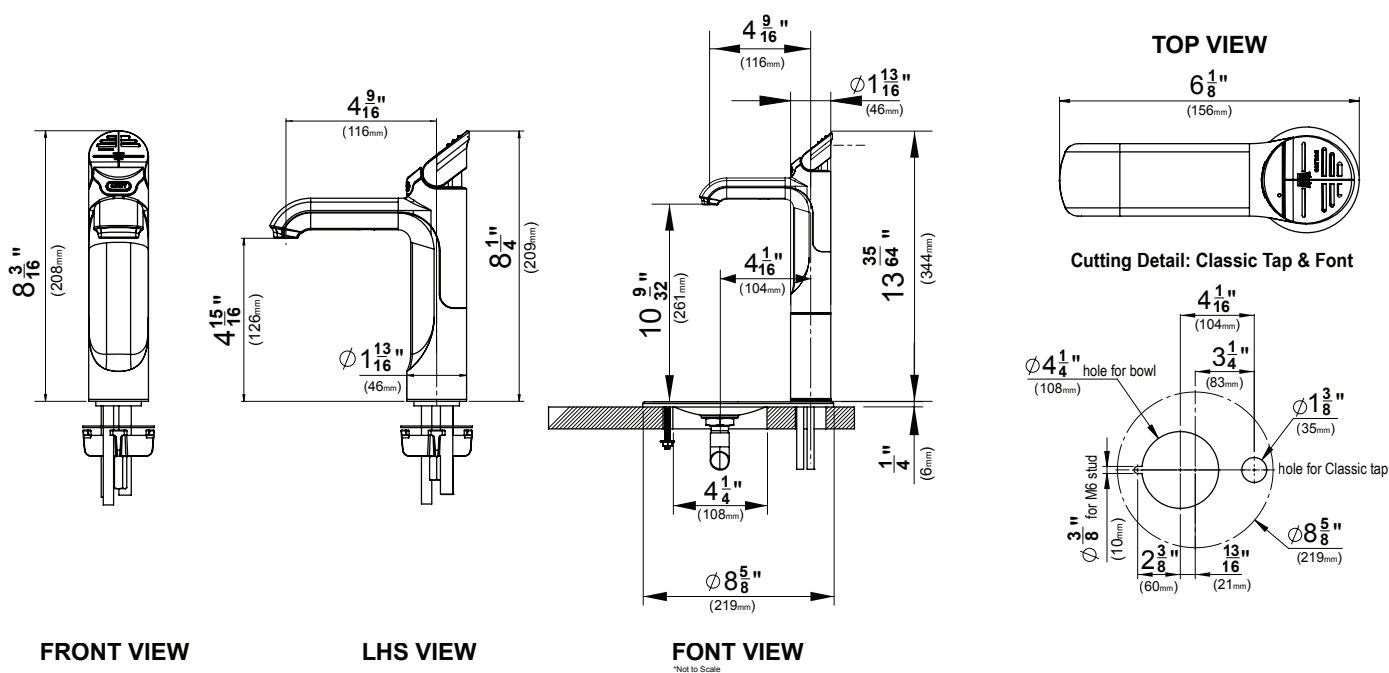

*For home or small office (maximum office size = 10 people)

HYDROTAP® CLASSIC FOR HOME*

CHILLED | SPARKLING

TAP SPECS

Style	HydroTap Classic for Home or Small Office*
Hole Size	1 3/8"
Available Finishes	Chrome, Brushed Chrome & Matte Black
Installation	Over Sink or On Drip Tray (optional font sold separately - see below for product code)
Flow rate	Max 1.8gpm
Sparkling Water Flow Rate	0.36gpm