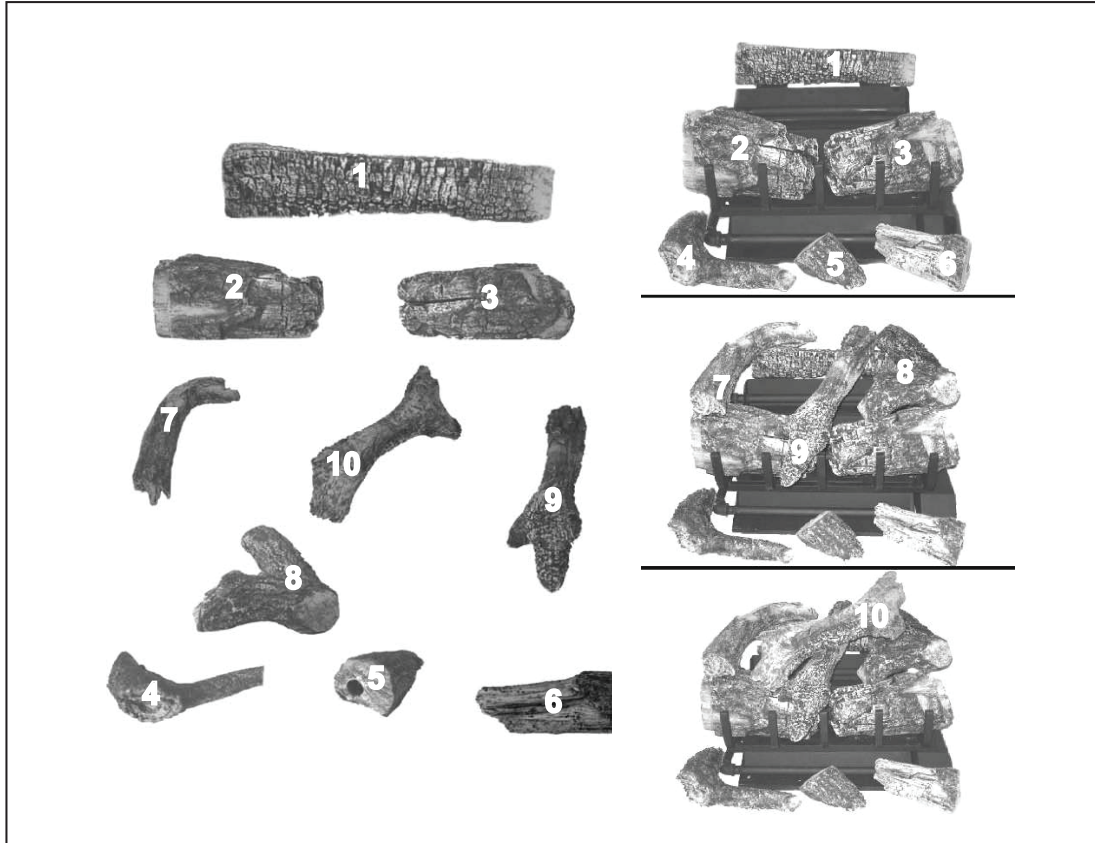

Log Placement Instructions

Model: GO318

Service Parts

GO318

3 Tier Grand Oak 18" Gas Log Set

Beginning Manufacturing Date: May 2018
Ending Manufacturing Date: Active

IMPORTANT: THIS IS DATED INFORMATION. Parts must be ordered from a dealer or distributor. **Hearth and Home Technologies does not sell directly to consumers.** Provide model number and serial number when requesting service parts from your dealer or distributor.

Stocked at Depot

ITEM	DESCRIPTION	COMMENTS	PART NUMBER
	Log Set Assembly		GO318
1	Log # 1		SRV637
2	Log # 2		SRV628
3	Log # 3		SRV629
4	Log # 4		SRV707
5	Log # 5		SRV702
6	Log # 6		SRV706
7	Log # 7		SRV816
8	Log # 8		SRV75
9	Log # 9		SRV454
10	Log # 10		SRV724