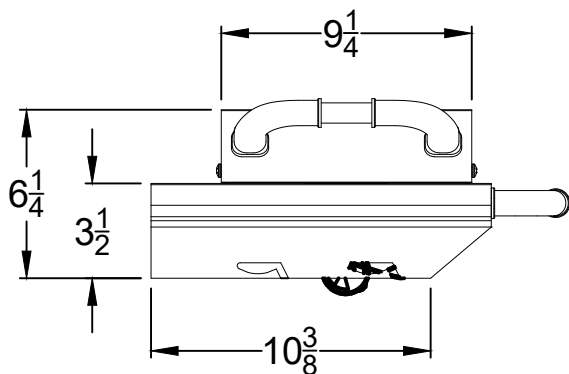

WWW.BULLBBQ.COM

**SPEC SHEET**  
**ITEM# 60010**  
**SIDE KICK CART**  
**SIDEBURNER**

TOP VIEW

PERSPECTIVE VIEW

FRONT VIEW

RIGHT SIDE VIEW

**NOTES:**

1) ALL DIMENSIONS ARE IN INCH UNITS