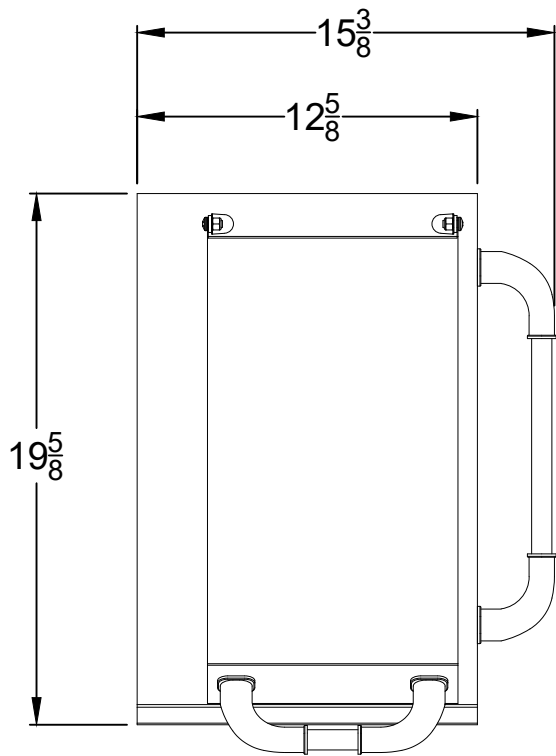

WWW.BULLBBQ.COM

**SPEC SHEET**  
**ITEM# 60010**  
**SIDE KICK CART**  
**SIDEBURNER**

TOP VIEW

PERSPECTIVE VIEW

FRONT VIEW

RIGHT SIDE VIEW

**NOTES:**

1) ALL DIMENSIONS ARE IN INCH UNITS