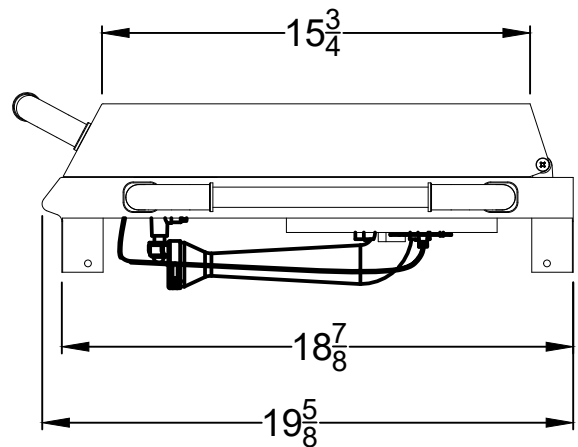

WWW.BULLBBQ.COM

**SPEC SHEET**  
**ITEM# 60010**  
**SIDE KICK CART**  
**SIDEBURNER**

TOP VIEW

PERSPECTIVE VIEW

FRONT VIEW

RIGHT SIDE VIEW

**NOTES:**

1) ALL DIMENSIONS ARE IN INCH UNITS