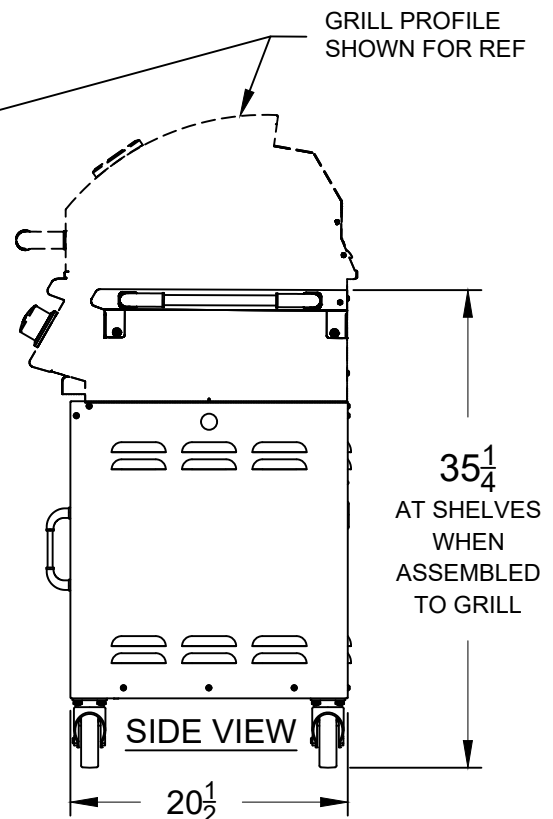

WWW.BULLBBQ.COM

30 INCH PEDESTAL CART
SPEC SHEET
MODEL 45551
USED WITH BULL
30 INCH GRILLS OR GRIDDLE

PERSPECTIVE VIEW
SHOWN FOR ASSEMBLY REFERENCE
GRILL AND SIDEKICK SIDEBURNER
ARE SOLD SEPARATELY

NOTES:

1) ALL DIMENSIONS ARE IN INCH UNITS