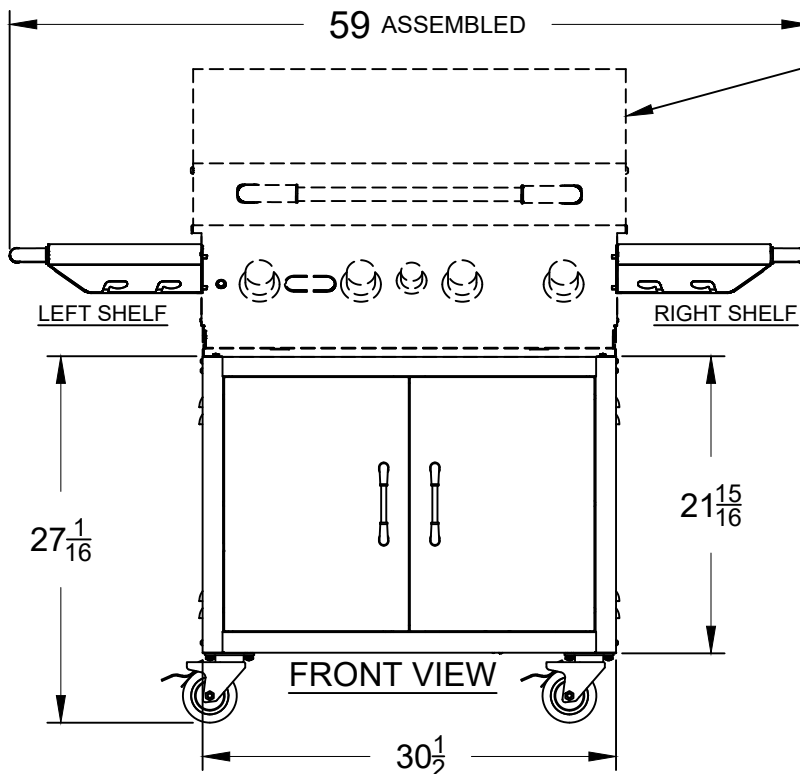

WWW.BULLBBQ.COM

30 INCH PEDESTAL CART
SPEC SHEET
MODEL 45551
USED WITH BULL
30 INCH GRILLS OR GRIDDLE

PERSPECTIVE VIEW
SHOWN FOR ASSEMBLY REFERENCE
GRILL AND SIDEKICK SIDEBURNER
ARE SOLD SEPARATELY

NOTES:

1) ALL DIMENSIONS ARE IN INCH UNITS