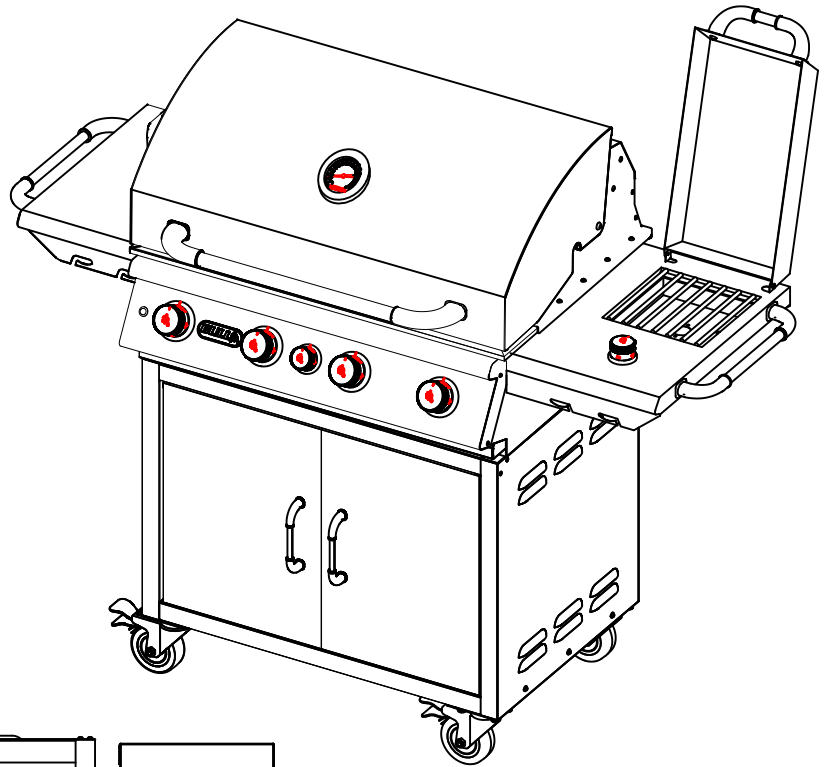

WWW.BULLBBQ.COM

30 INCH PEDESTAL CART
SPEC SHEET
MODEL 45551
USED WITH BULL
30 INCH GRILLS OR GRIDDLE

PERSPECTIVE VIEW
SHOWN FOR ASSEMBLY REFERENCE
GRILL AND SIDEKICK SIDEBURNER
ARE SOLD SEPARATELY

NOTES:

1) ALL DIMENSIONS ARE IN INCH UNITS