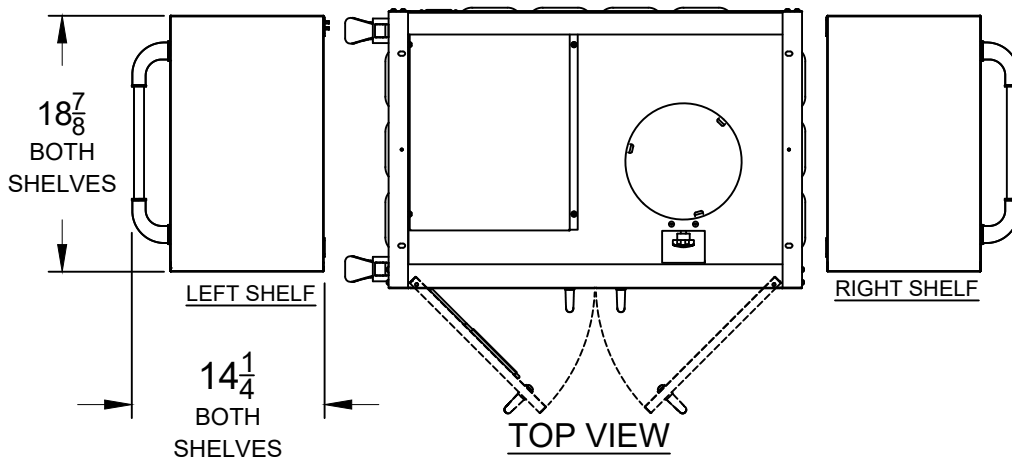

WWW.BULLBBQ.COM

30 INCH PEDESTAL CART
SPEC SHEET
MODEL 45551
USED WITH BULL
30 INCH GRILLS OR GRIDDLE

PERSPECTIVE VIEW
SHOWN FOR ASSEMBLY REFERENCE
GRILL AND SIDEKICK SIDEBURNER
ARE SOLD SEPARATELY

NOTES:

1) ALL DIMENSIONS ARE IN INCH UNITS