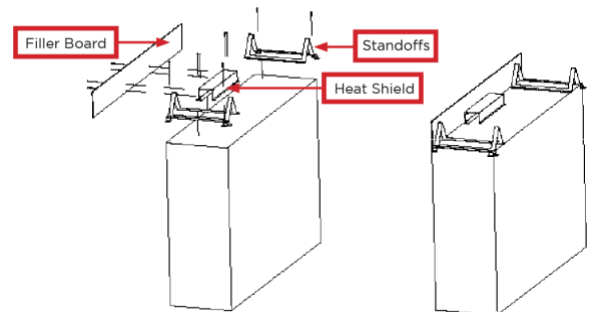

See-Through Opening

ITEM	ITEM CODE	BURNER INCLUDED - BTUs (LP/NG)	OVERALL DIMENSIONS/VIEWING AREA DIMENSIONS	WEIGHT	MEDIA QUANTITY	RETAIL PRICE
Manual Ignition						
40" Ready-to-Finish See-Through*	RSTL-40MLP	BI737 - 65,000/80,000	48" H x 72" W x 18.5" D / 40" W x 20" H	213 lbs	30 lbs	$3609
Direct Spark Ignition						
40" Ready-to-Finish See-Through	RSTL-40DNG or RSTL-40DLP	BI737 - 65,000/80,000	48" H x 72" W x 18.5" D / 40" W x 20" H	220 lbs	30 lbs	$5009
60" Ready-to-Finish See-Through	RSTL-60DNG or RSTL-60DLP	BI757 - 100,000	48" H x 92" W x 18.5" D / 60" W x 20" H	237 lbs	40 lbs	$5409
72" Ready-to-Finish See-Through	RSTL-72DNG or RSTL-72DLP	BI766 - 100,000	48" H x 104" W x 18.5" D / 72" W x 20" H	262 lbs	50 lbs	$7219

*Manual control panel is mounted on lower front face of fireplace. Includes NG conversion kit and access door for LP storage.

OPTIONAL STANDOFF*

ITEM	ITEM CODE	RETAIL PRICE
Standoff for 40" See-Through Fireplace	RSTL-40-SO	
Standoff for 60" See-Through Fireplace	RSTL-60-SO	
Standoff for 72" See-Through Fireplace	RSTL-72-SO	
Standoff for 40" Single-Sided Fireplace	RFLP-40-SO	
Standoff for 60" Single-Sided Fireplace	RFLP-60-SO	
Standoff for 72" Single-Sided Fireplace	RFLP-70-SO	

*Standoffs are required for over framing with combustible materials