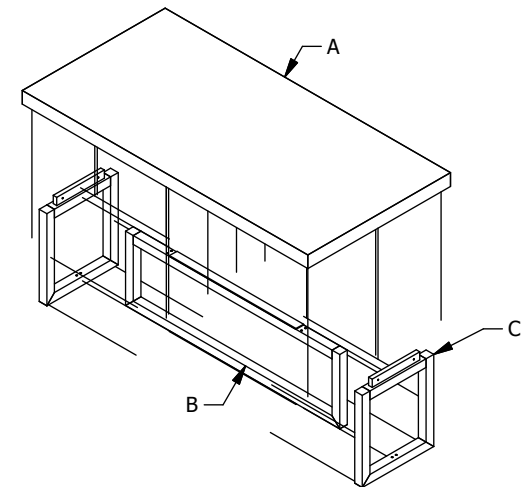

ASSEMBLY INSTRUCTION

Collection: **UNIQUE**
Concept: **BROOKLYN MESA COMEDOR**
2.40m X 1.20 m
Date:
29-SEP-2021
Sheet: 1 de 1

MATERIALS INCLUDED

- 1 Top Table
- 2 Short Base
- 1 Long Base
- 8 Cap Screw 3"
- 4 Cap Screw 2"
- 1 Key Allen

It requires 2 persons to assembly.
Estimated time of assembly: 20 mins.

STEP 1

Identify all the elements of the package.

STEP 2

Carefully unpack the parts and place the bases (B, C) on the ground. Place (4 people recommended) the MDF top (A) on the bases (B, C) taking care of the alignment of the bolts with the grooves of the bases pre-drilled wood.