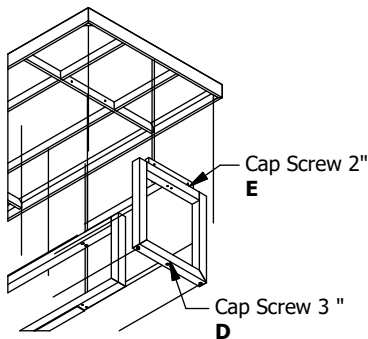

STEP 3

Screw at the MDF Top (A) using the cap screws by tightening them with the Allen key to the wooden base (C), matching the guides previously marked in each part