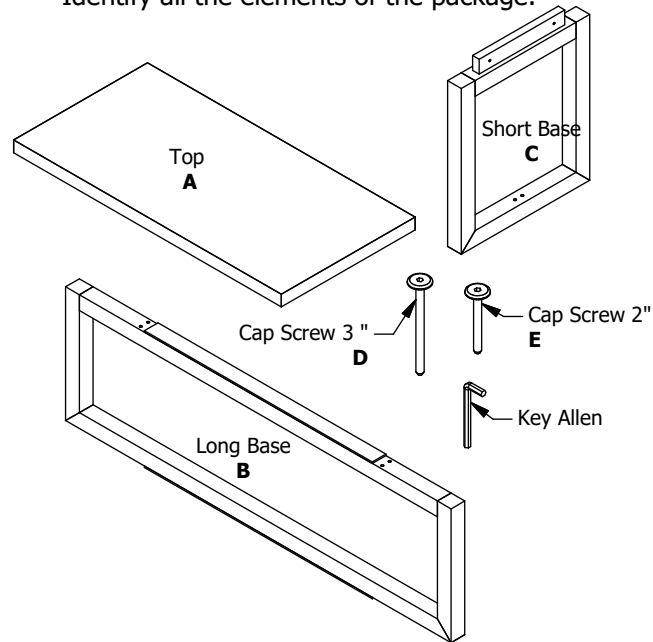

ASSEMBLY INSTRUCTION

Collection: **UNIQUE**
Concept: **BROOKLYN MESA COMEDOR**
2.40m X 1.20 m
Date:
29-SEP-2021
Sheet: 1 de 1

MATERIALS INCLUDED

- 1 Top Table
- 2 Short Base
- 1 Long Base
- 8 Cap Screw 3"
- 4 Cap Screw 2"
- 1 Key Allen

It requires 2 persons to assembly.
Estimated time of assembly: 20 mins.

STEP 1

Identify all the elements of the package.

STEP 2

Carefully unpack the parts and place the bases (B, C) on the ground. Place (4 people recommended) the MDF top (A) on the bases (B, C) taking care of the alignment of the bolts with the grooves of the bases pre-drilled wood.

STEP 3

Screw at the MDF Top (A) using the cap screws by tightening them with the Allen key to the wooden base (C), matching the guides previously marked in each part

STEP 4

Once you finish all the steps you are ready to use it. Enjoy!