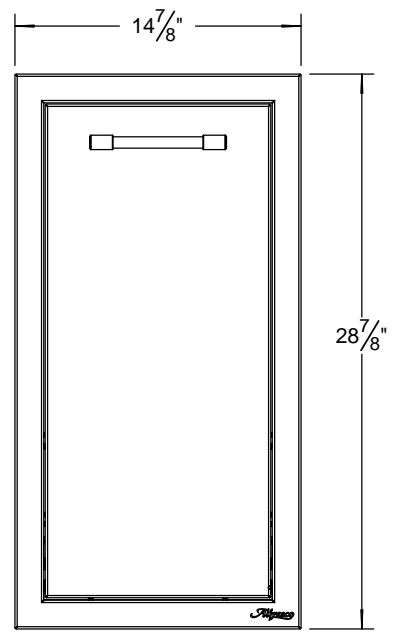

TYPICAL AXE-TC-SC INSTALLATION

COUNTER FRONT CUTOUT REQUIREMENTS

TOP VIEW

RIGHT PROFILE