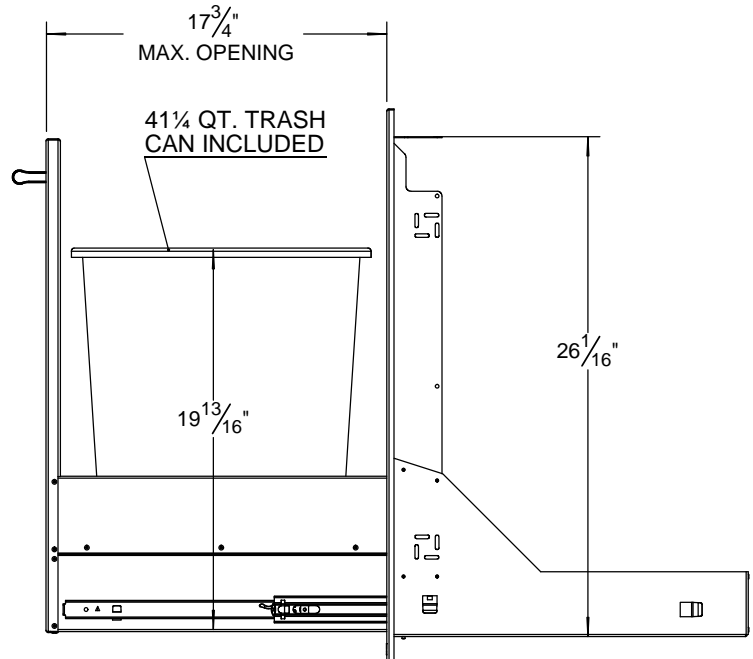

TYPICAL AXE-TC-SC INSTALLATION

COUNTER FRONT CUTOUT REQUIREMENTS

TOP VIEW

RIGHT PROFILE