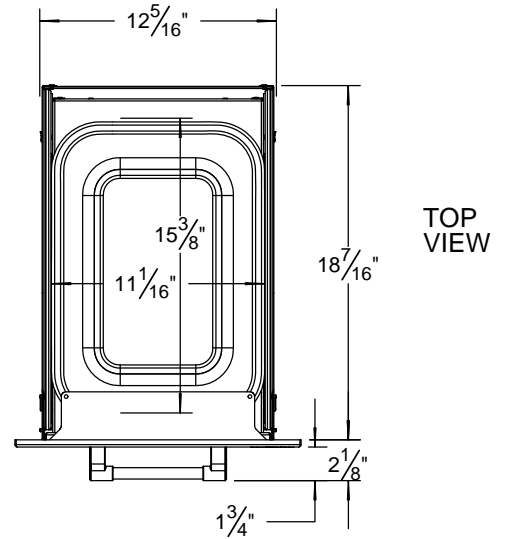

TYPICAL AXE-TC-SC INSTALLATION

COUNTER FRONT CUTOUT REQUIREMENTS

TOP VIEW

RIGHT PROFILE