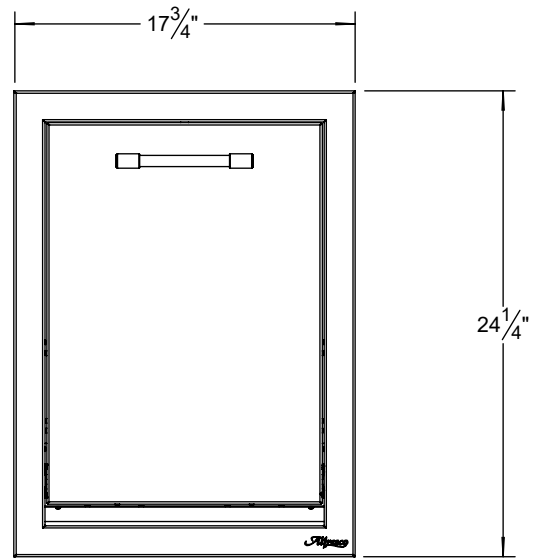

**TYPICAL AXE-18LPTDR-SC TANK DRAWER INSTALLATION**

**COUNTER FRONT CUTOUT REQUIREMENTS**