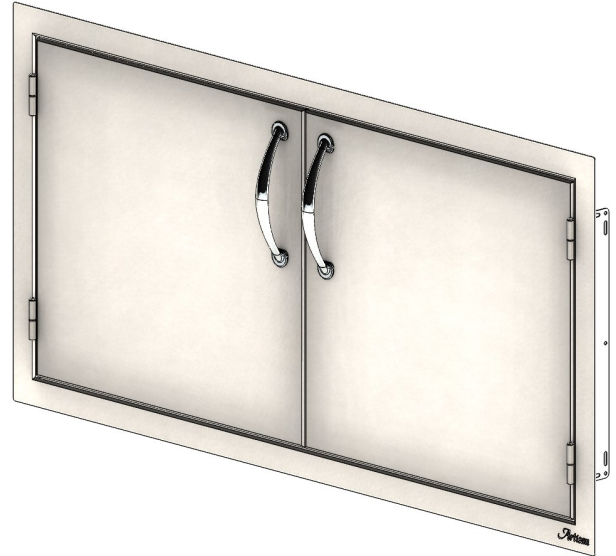

ARTP-42DD
PARTS LIST

DOOR FRAME 510-1310

DOOR ASSEMBLY

DOORS
LEFT: 510-1311
RIGHT: 510-1312

HANDLE 290-0073
(MOUNTING HARDWARE
INCLUDED)

MAGNETIC CATCH
290-0283

BUMPER 290-0100