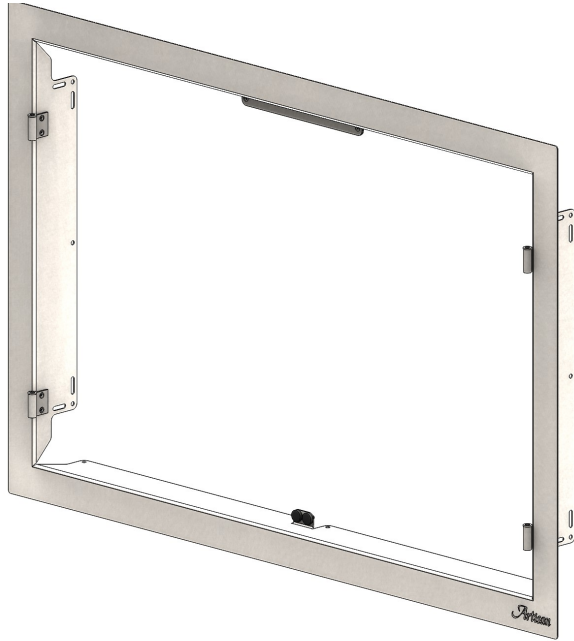

ARTP-42DD
PARTS LIST

DOOR FRAME 510-1310

DOOR ASSEMBLY

DOORS
LEFT: 510-1311
RIGHT: 510-1312

HANDLE 290-0073
(MOUNTING HARDWARE
INCLUDED)

MAGNETIC CATCH
290-0283

BUMPER 290-0100