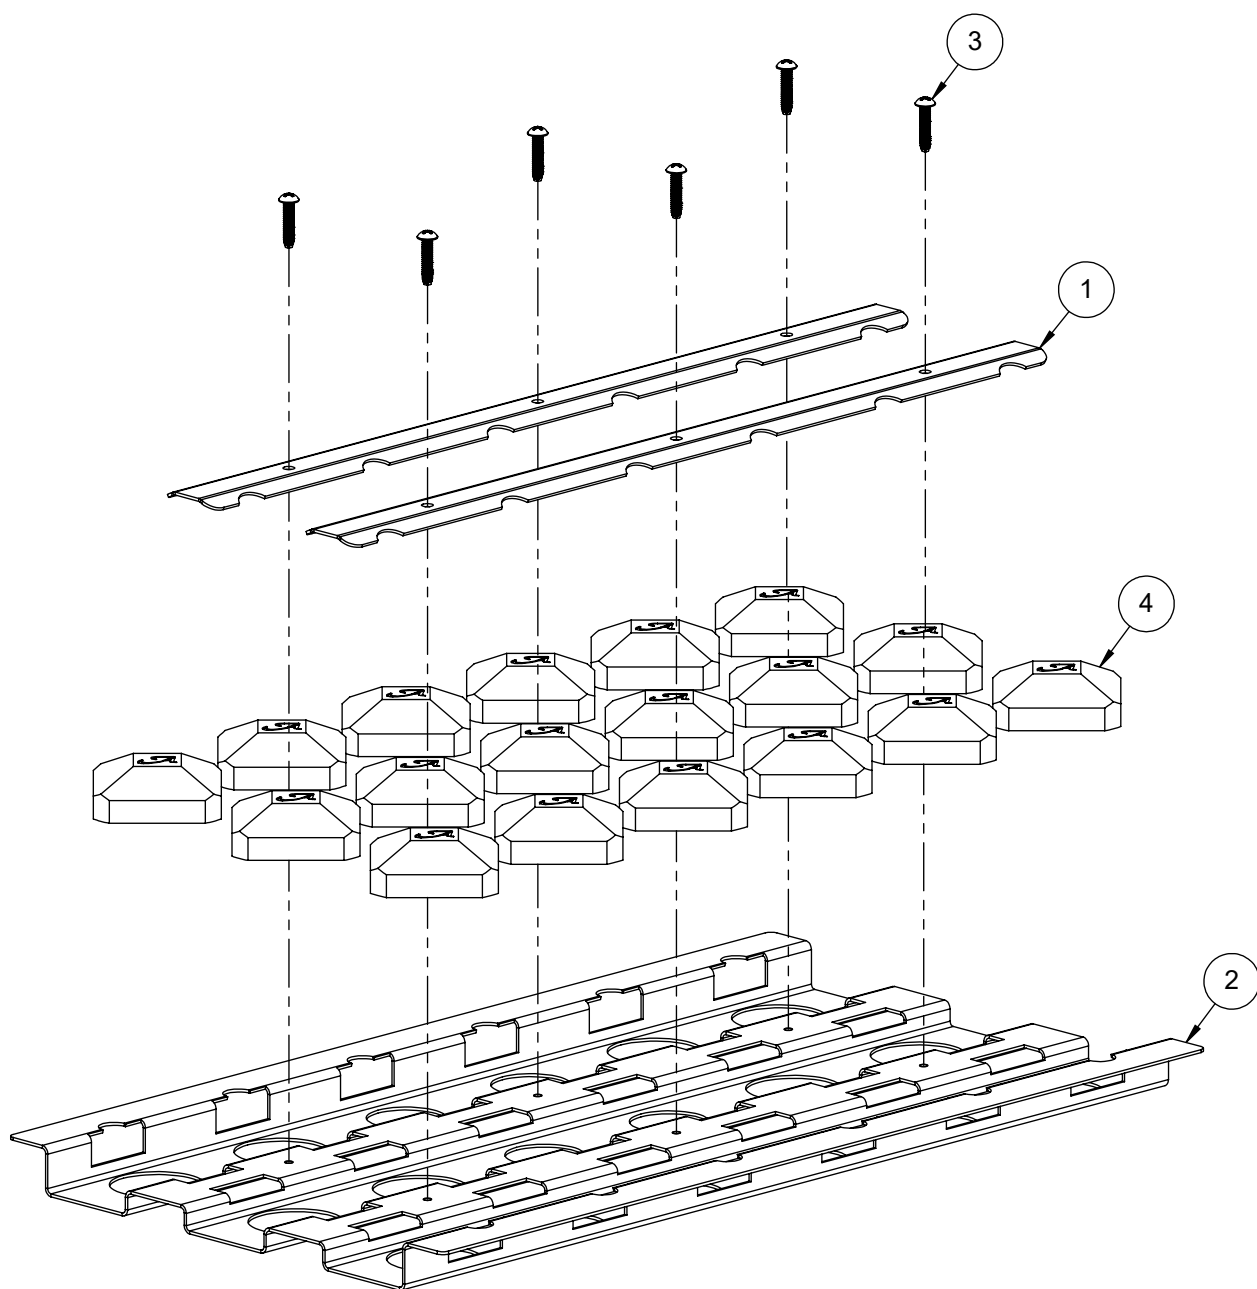

Artisan

AAEP-36 Parts Manual
BUILT-IN 36" BBQ GRILL WITH THREE BURNERS
Serial Numbers up to 17-99999

ITEM	PART NUMBER	DESCRIPTION	QTY
1	200-0086	1/4-20 X 3/8 - TRUSS HEAD - PHILIPS SCREW	4
2	290-0323	ARTISAN BBQ GRID - 9.8125" WIDE	2
3	290-0324	ARTISAN BBQ GRID - 13.8125" WIDE	1
4	290-0354	ART-36 WARMING GRID	1
5	290-0355	ART BBQ - U-BURNER	3
6	290-0443	SPRING TEMPERED- .513 OD x 4.875 L	2
7	290-0447	ARTP HOOD SPRING LATCH	2
8	510-1010	ARTP-36 FRONT HOOD MAIN ASSEMBLY	1
9	510-1011	ARTP-36 BBQ MAIN BODY	1
10	510-1024	BRIQUETTE TRAY ASSEMBLY - 13 1/2"	1
11	510-1025	BRIQUETTE TRAY ASSEMBLY - 9-3/4"	2
12	510-1040	ARTP-36 GREASE TRAY ASSEMBLY	1
13	510-1066	AAEP-36 FRONT PANEL - MAIN ASSEMBLY	1
14	510-1084	AAEP-32 IGNITER COMPONENTS	1
15	510-1085	AAEP-36 GAS MANIFOLD	1

ITEM	PART NUMBER	DESCRIPTION	QTY
1	200-0087	WASHER - 1/4" SPRING LOCK- REGULAR - SS	4
2	200-0091	HH- HD - 1/4-20 x 1 x .75 THREAD	4
3	200-0092	1/4 X 1/8 X 5/8 FLAT WASHER - SPACER	2
4	210-0490	ARTISAN THERMOMETER ASSEMBLY	1
5	290-0063	HANDLE - END CAP ASSEMBLY	2
6	290-0328	ARTISAN 36" BBQ - FRONT HOOD HANDLE BAR	1
7	290-0445	CLEVIS PIN - 1/4"Ø x 1-3/8	2
8	290-0448	COTTER PIN - HAIRPIN 1/4" ~ 3/8" Pin Ø x 1-1/4" L x 5/64" WIRE	2
9	510-1009	ARTP-36 FRONT HOOD - WELDED PARTS	1

ITEM	PART NUMBER	DESCRIPTION	QTY
1	100-1895	ALX2 - BRIQUETTE LOCK BAR	3
2	100-2668	ARTP - BRIQUETTE TRAY BASE - 13 1/2" WIDE	1
3	200-0312	SCREW 8-32 x 3/4"- PAN HEAD - PHILLIPS - THREAD CUTTER TYPE F	9
4	265-0005	BRIQUETTE - ALFRESCO CUSTOM	24

ITEM	PART NUMBER	DESCRIPTION	QTY
1	100-1895	ALX2 - BRIQUETTE LOCK BAR	2
2	100-2669	ARTP - BRIQUETTE TRAY BASE	1
3	200-0312	SCREW 8-32 x 3/4" - PAN HEAD - PHILLIPS - THREAD CUTTER TYPE F	6
4	265-0005	BRIQUETTE - ALFRESCO CUSTOM	18