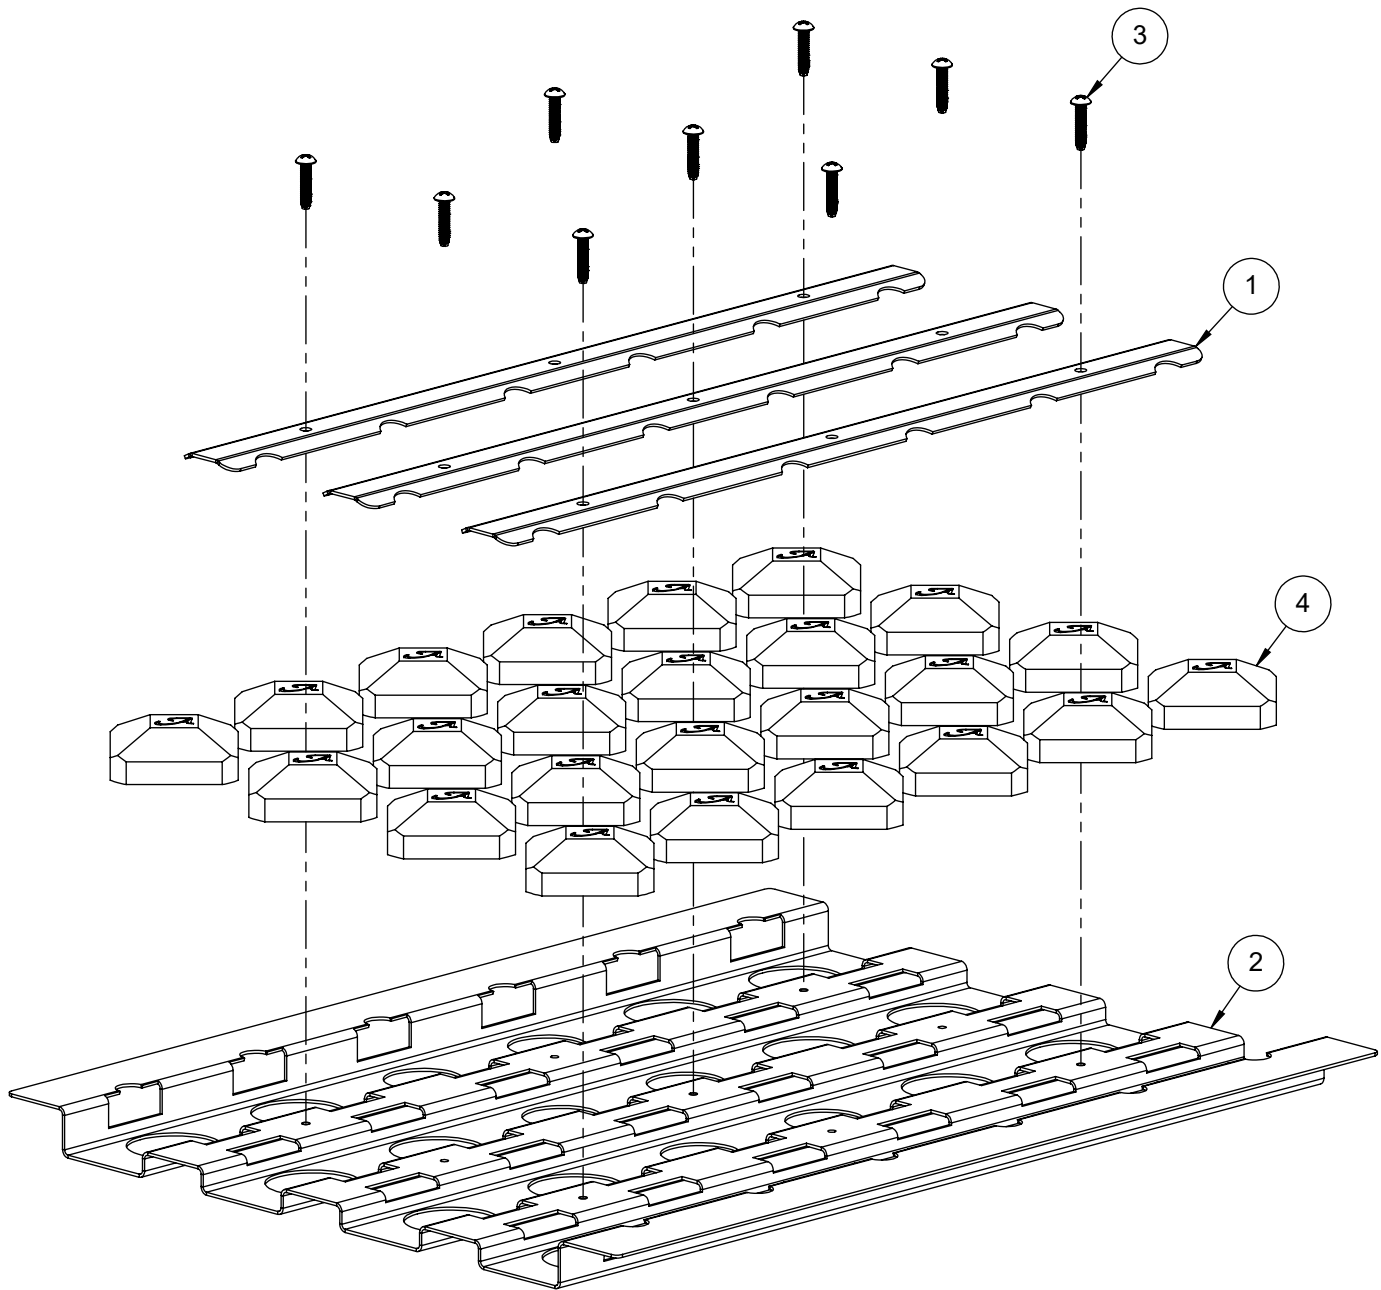

Artisan

AAEP-36 Parts Manual
BUILT-IN 36" BBQ GRILL WITH THREE BURNERS
Serial Numbers up to 17-99999

ITEM	PART NUMBER	DESCRIPTION	QTY
1	200-0086	1/4-20 X 3/8 - TRUSS HEAD - PHILIPS SCREW	4
2	290-0323	ARTISAN BBQ GRID - 9.8125" WIDE	2
3	290-0324	ARTISAN BBQ GRID - 13.8125" WIDE	1
4	290-0354	ART-36 WARMING GRID	1
5	290-0355	ART BBQ - U-BURNER	3
6	290-0443	SPRING TEMPERED- .513 OD x 4.875 L	2
7	290-0447	ARTP HOOD SPRING LATCH	2
8	510-1010	ARTP-36 FRONT HOOD MAIN ASSEMBLY	1
9	510-1011	ARTP-36 BBQ MAIN BODY	1
10	510-1024	BRIQUETTE TRAY ASSEMBLY - 13 1/2"	1
11	510-1025	BRIQUETTE TRAY ASSEMBLY - 9-3/4"	2
12	510-1040	ARTP-36 GREASE TRAY ASSEMBLY	1
13	510-1066	AAEP-36 FRONT PANEL - MAIN ASSEMBLY	1
14	510-1084	AAEP-32 IGNITER COMPONENTS	1
15	510-1085	AAEP-36 GAS MANIFOLD	1

ITEM	PART NUMBER	DESCRIPTION	QTY
1	200-0087	WASHER - 1/4" SPRING LOCK- REGULAR - SS	4
2	200-0091	HH- HD - 1/4-20 x 1 x .75 THREAD	4
3	200-0092	1/4 X 1/8 X 5/8 FLAT WASHER - SPACER	2
4	210-0490	ARTISAN THERMOMETER ASSEMBLY	1
5	290-0063	HANDLE - END CAP ASSEMBLY	2
6	290-0328	ARTISAN 36" BBQ - FRONT HOOD HANDLE BAR	1
7	290-0445	CLEVIS PIN - 1/4"Ø x 1-3/8	2
8	290-0448	COTTER PIN - HAIRPIN 1/4" ~ 3/8" Pin Ø x 1-1/4" L x 5/64" WIRE	2
9	510-1009	ARTP-36 FRONT HOOD - WELDED PARTS	1

ITEM	PART NUMBER	DESCRIPTION	QTY
1	100-1895	ALX2 - BRIQUETTE LOCK BAR	3
2	100-2668	ARTP - BRIQUETTE TRAY BASE - 13 1/2" WIDE	1
3	200-0312	SCREW 8-32 x 3/4"- PAN HEAD - PHILLIPS - THREAD CUTTER TYPE F	9
4	265-0005	BRIQUETTE - ALFRESCO CUSTOM	24

ITEM	PART NUMBER	DESCRIPTION	QTY
1	100-1895	ALX2 - BRIQUETTE LOCK BAR	2
2	100-2669	ARTP - BRIQUETTE TRAY BASE	1
3	200-0312	SCREW 8-32 x 3/4" - PAN HEAD - PHILLIPS - THREAD CUTTER TYPE F	6
4	265-0005	BRIQUETTE - ALFRESCO CUSTOM	18