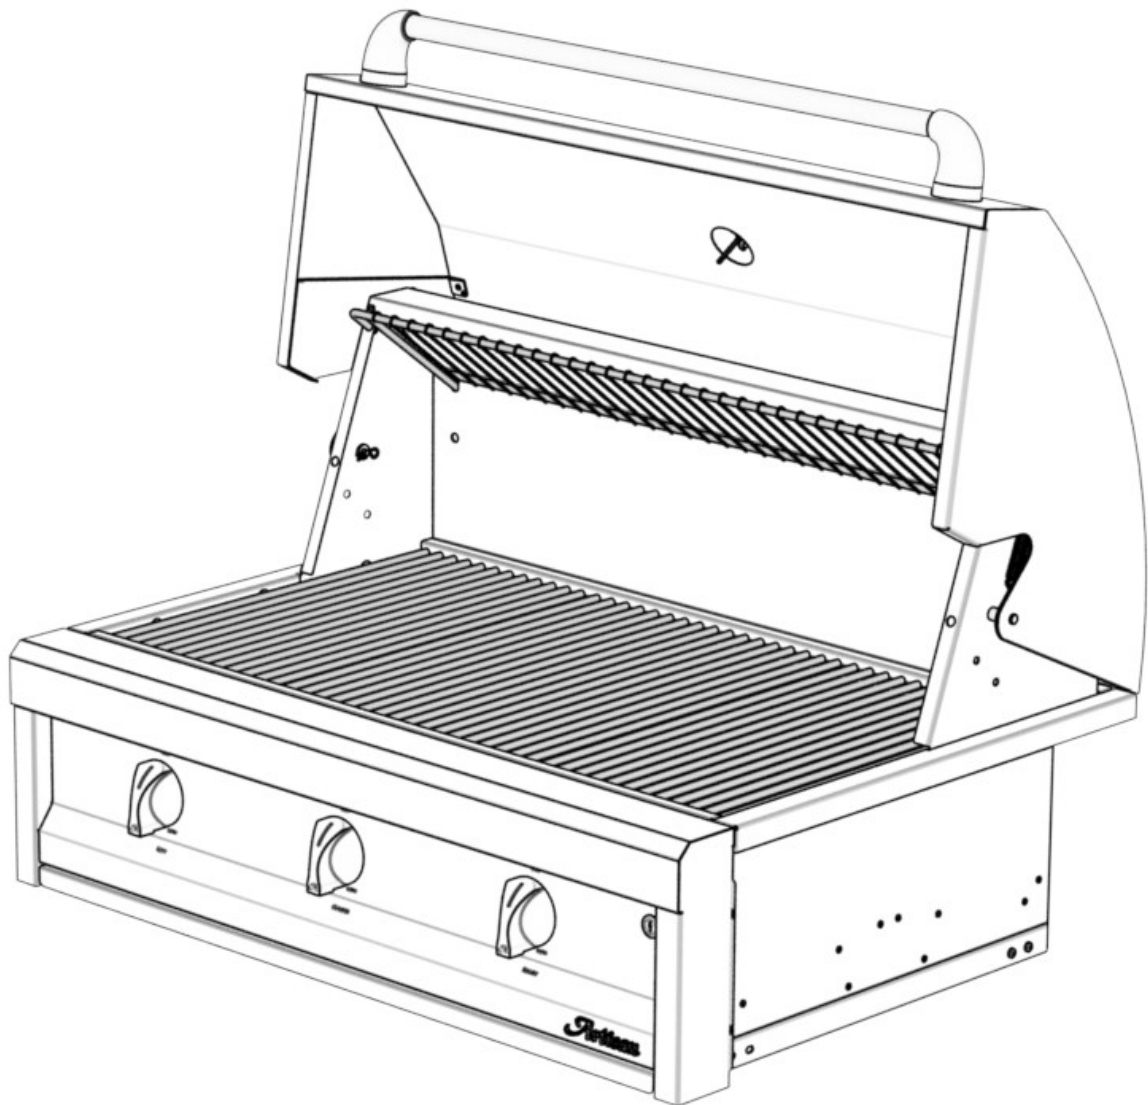

Artisan

AAEP-36 Parts Manual
BUILT-IN 36" BBQ GRILL WITH THREE BURNERS
Serial Numbers up to 17-99999

ITEM	PART NUMBER	DESCRIPTION	QTY
1	200-0086	1/4-20 X 3/8 - TRUSS HEAD - PHILIPS SCREW	4
2	290-0323	ARTISAN BBQ GRID - 9.8125" WIDE	2
3	290-0324	ARTISAN BBQ GRID - 13.8125" WIDE	1
4	290-0354	ART-36 WARMING GRID	1
5	290-0355	ART BBQ - U-BURNER	3
6	290-0443	SPRING TEMPERED- .513 OD x 4.875 L	2
7	290-0447	ARTP HOOD SPRING LATCH	2
8	510-1010	ARTP-36 FRONT HOOD MAIN ASSEMBLY	1
9	510-1011	ARTP-36 BBQ MAIN BODY	1
10	510-1024	BRIQUETTE TRAY ASSEMBLY - 13 1/2"	1
11	510-1025	BRIQUETTE TRAY ASSEMBLY - 9-3/4"	2
12	510-1040	ARTP-36 GREASE TRAY ASSEMBLY	1
13	510-1066	AAEP-36 FRONT PANEL - MAIN ASSEMBLY	1
14	510-1084	AAEP-32 IGNITER COMPONENTS	1
15	510-1085	AAEP-36 GAS MANIFOLD	1

ITEM	PART NUMBER	DESCRIPTION	QTY
1	200-0087	WASHER - 1/4" SPRING LOCK- REGULAR - SS	4
2	200-0091	HH- HD - 1/4-20 x 1 x .75 THREAD	4
3	200-0092	1/4 X 1/8 X 5/8 FLAT WASHER - SPACER	2
4	210-0490	ARTISAN THERMOMETER ASSEMBLY	1
5	290-0063	HANDLE - END CAP ASSEMBLY	2
6	290-0328	ARTISAN 36" BBQ - FRONT HOOD HANDLE BAR	1
7	290-0445	CLEVIS PIN - 1/4"Ø x 1-3/8	2
8	290-0448	COTTER PIN - HAIRPIN 1/4" ~ 3/8" Pin Ø x 1-1/4" L x 5/64" WIRE	2
9	510-1009	ARTP-36 FRONT HOOD - WELDED PARTS	1

ITEM	PART NUMBER	DESCRIPTION	QTY
1	100-1895	ALX2 - BRIQUETTE LOCK BAR	3
2	100-2668	ARTP - BRIQUETTE TRAY BASE - 13 1/2" WIDE	1
3	200-0312	SCREW 8-32 x 3/4"- PAN HEAD - PHILLIPS - THREAD CUTTER TYPE F	9
4	265-0005	BRIQUETTE - ALFRESCO CUSTOM	24

ITEM	PART NUMBER	DESCRIPTION	QTY
1	100-1895	ALX2 - BRIQUETTE LOCK BAR	2
2	100-2669	ARTP - BRIQUETTE TRAY BASE	1
3	200-0312	SCREW 8-32 x 3/4" - PAN HEAD - PHILLIPS - THREAD CUTTER TYPE F	6
4	265-0005	BRIQUETTE - ALFRESCO CUSTOM	18