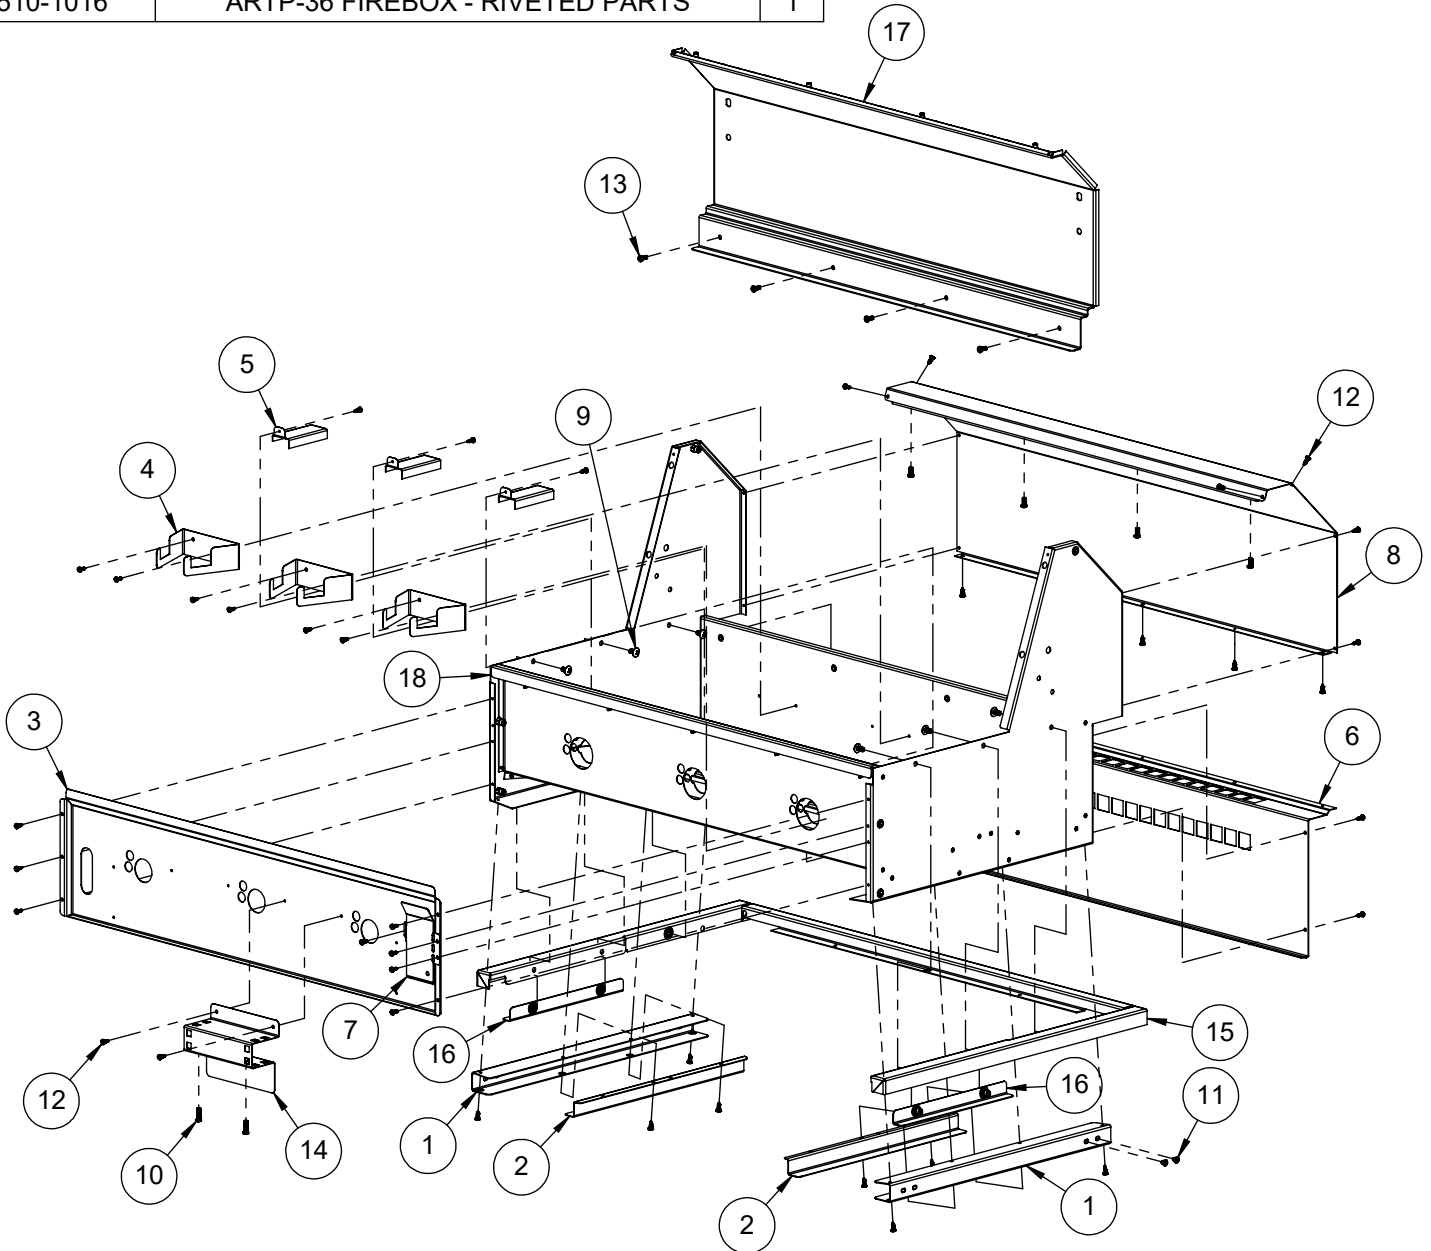

ITEM	PART NUMBER	DESCRIPTION	QTY
1	100-1895	ALX2 - BRIQUETTE LOCK BAR	3
2	100-2668	ARTP - BRIQUETTE TRAY BASE - 13 1/2" WIDE	1
3	200-0312	SCREW 8-32 x 3/4"- PAN HEAD - PHILLIPS - THREAD CUTTER TYPE F	9
4	265-0005	BRIQUETTE - ALFRESCO CUSTOM	24

ITEM	PART NUMBER	DESCRIPTION	QTY
1	100-1895	ALX2 - BRIQUETTE LOCK BAR	2
2	100-2669	ARTP - BRIQUETTE TRAY BASE	1
3	200-0312	SCREW 8-32 x 3/4" - PAN HEAD - PHILLIPS - THREAD CUTTER TYPE F	6
4	265-0005	BRIQUETTE - ALFRESCO CUSTOM	18

ITEM	PART NUMBER	DESCRIPTION	QTY
1	200-0274	ELBOW 90° - CAST IRON - 1/2" FPT x 1/2" MPT	1
2	220-0275	NIPPLE - 1/2" MPT X 3/8" OD FL	1
3	220-0280	REGULATOR GAS - MAXITROL RV48CL440002	1
4	220-0301	REGULATOR - LP GAS W/36" HOSE - CONN. GREEN	1
5	220-0431	GAS MANIFOLD - ART2-36 / AAE-36	1
6	220-0434	PLUG 1/8"x27 NPT - BRASS - HEX HEAD HOLLOW	1
7	290-0030	KNOB BBQ - ALFRESCO "A" LETTER	3
8	290-0320	VALVE - GAS - VARIABLE FLOW - 1/8-27 MPT X 1/8-27 NPTS	3
9	SEE NOTE	ORIFICE - MAIN BURNER - (SEE NOTE FOR SIZING)	3
10	SEE NOTE	1/2" ODF - FLEX SS GAS LINE (BY CUSTOMER)	1