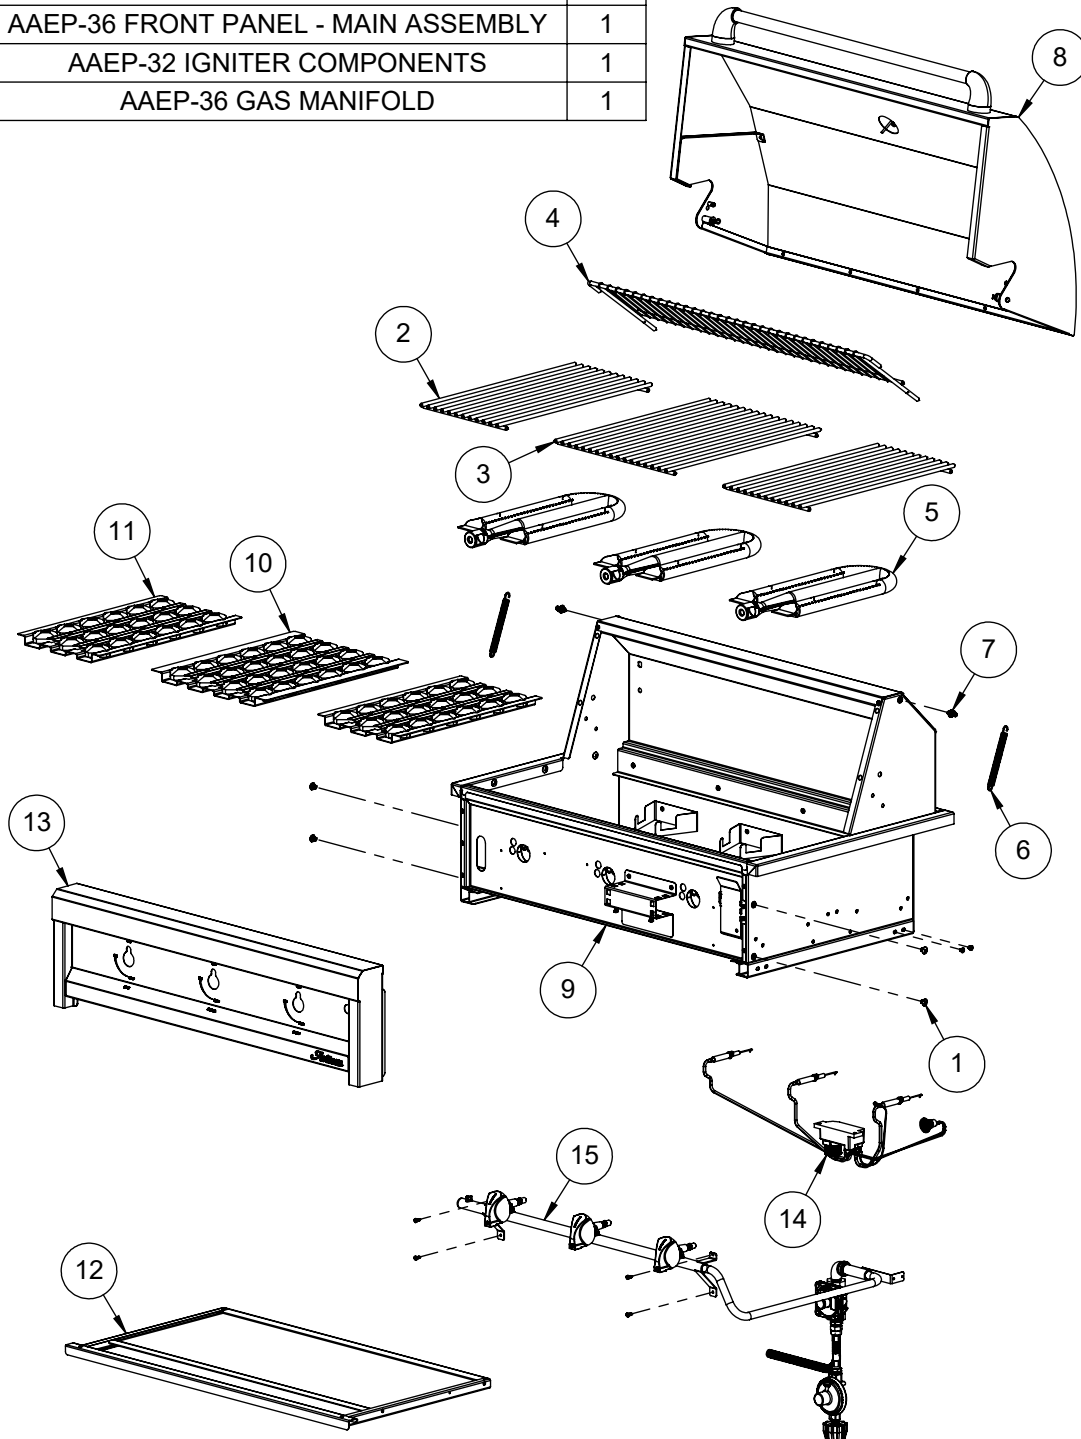

Artisan

AAEP-36 Parts Manual
BUILT-IN 36" BBQ GRILL WITH THREE BURNERS
Serial Numbers up to 17-99999

ITEM	PART NUMBER	DESCRIPTION	QTY
1	200-0086	1/4-20 X 3/8 - TRUSS HEAD - PHILIPS SCREW	4
2	290-0323	ARTISAN BBQ GRID - 9.8125" WIDE	2
3	290-0324	ARTISAN BBQ GRID - 13.8125" WIDE	1
4	290-0354	ART-36 WARMING GRID	1
5	290-0355	ART BBQ - U-BURNER	3
6	290-0443	SPRING TEMPERED- .513 OD x 4.875 L	2
7	290-0447	ARTP HOOD SPRING LATCH	2
8	510-1010	ARTP-36 FRONT HOOD MAIN ASSEMBLY	1
9	510-1011	ARTP-36 BBQ MAIN BODY	1
10	510-1024	BRIQUETTE TRAY ASSEMBLY - 13 1/2"	1
11	510-1025	BRIQUETTE TRAY ASSEMBLY - 9-3/4"	2
12	510-1040	ARTP-36 GREASE TRAY ASSEMBLY	1
13	510-1066	AAEP-36 FRONT PANEL - MAIN ASSEMBLY	1
14	510-1084	AAEP-32 IGNITER COMPONENTS	1
15	510-1085	AAEP-36 GAS MANIFOLD	1

ITEM	PART NUMBER	DESCRIPTION	QTY
1	200-0087	WASHER - 1/4" SPRING LOCK- REGULAR - SS	4
2	200-0091	HH- HD - 1/4-20 x 1 x .75 THREAD	4
3	200-0092	1/4 X 1/8 X 5/8 FLAT WASHER - SPACER	2
4	210-0490	ARTISAN THERMOMETER ASSEMBLY	1
5	290-0063	HANDLE - END CAP ASSEMBLY	2
6	290-0328	ARTISAN 36" BBQ - FRONT HOOD HANDLE BAR	1
7	290-0445	CLEVIS PIN - 1/4"Ø x 1-3/8	2
8	290-0448	COTTER PIN - HAIRPIN 1/4" ~ 3/8" Pin Ø x 1-1/4" L x 5/64" WIRE	2
9	510-1009	ARTP-36 FRONT HOOD - WELDED PARTS	1

ITEM	PART NUMBER	DESCRIPTION	QTY
1	100-1895	ALX2 - BRIQUETTE LOCK BAR	3
2	100-2668	ARTP - BRIQUETTE TRAY BASE - 13 1/2" WIDE	1
3	200-0312	SCREW 8-32 x 3/4"- PAN HEAD - PHILLIPS - THREAD CUTTER TYPE F	9
4	265-0005	BRIQUETTE - ALFRESCO CUSTOM	24

ITEM	PART NUMBER	DESCRIPTION	QTY
1	100-1895	ALX2 - BRIQUETTE LOCK BAR	2
2	100-2669	ARTP - BRIQUETTE TRAY BASE	1
3	200-0312	SCREW 8-32 x 3/4" - PAN HEAD - PHILLIPS - THREAD CUTTER TYPE F	6
4	265-0005	BRIQUETTE - ALFRESCO CUSTOM	18