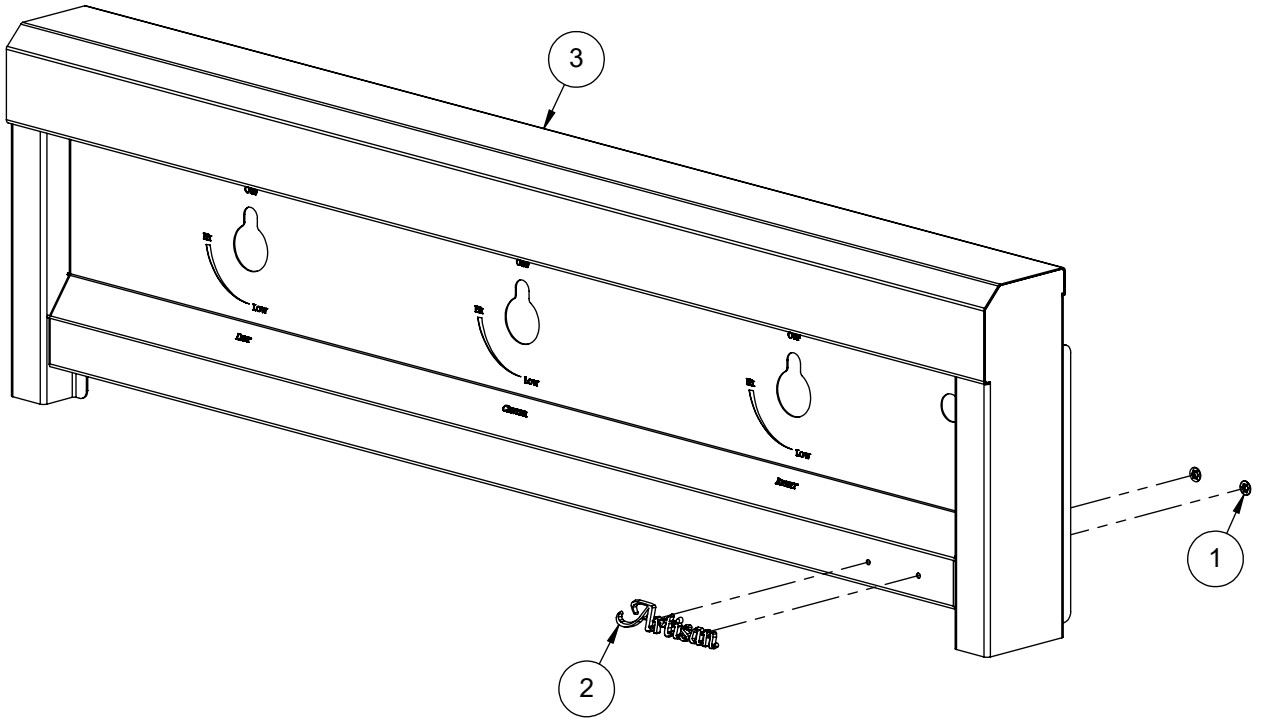

ITEM	PART NUMBER	DESCRIPTION	QTY
1	200-0093	WASHER - PUSH LOCK 1/8" ID X 3/8" OD (LOGO)	2
2	290-0356	ARTISAN LOGO	1
3	510-1067	AAEP-36 FRONT PANEL - WELDED PARTS	1