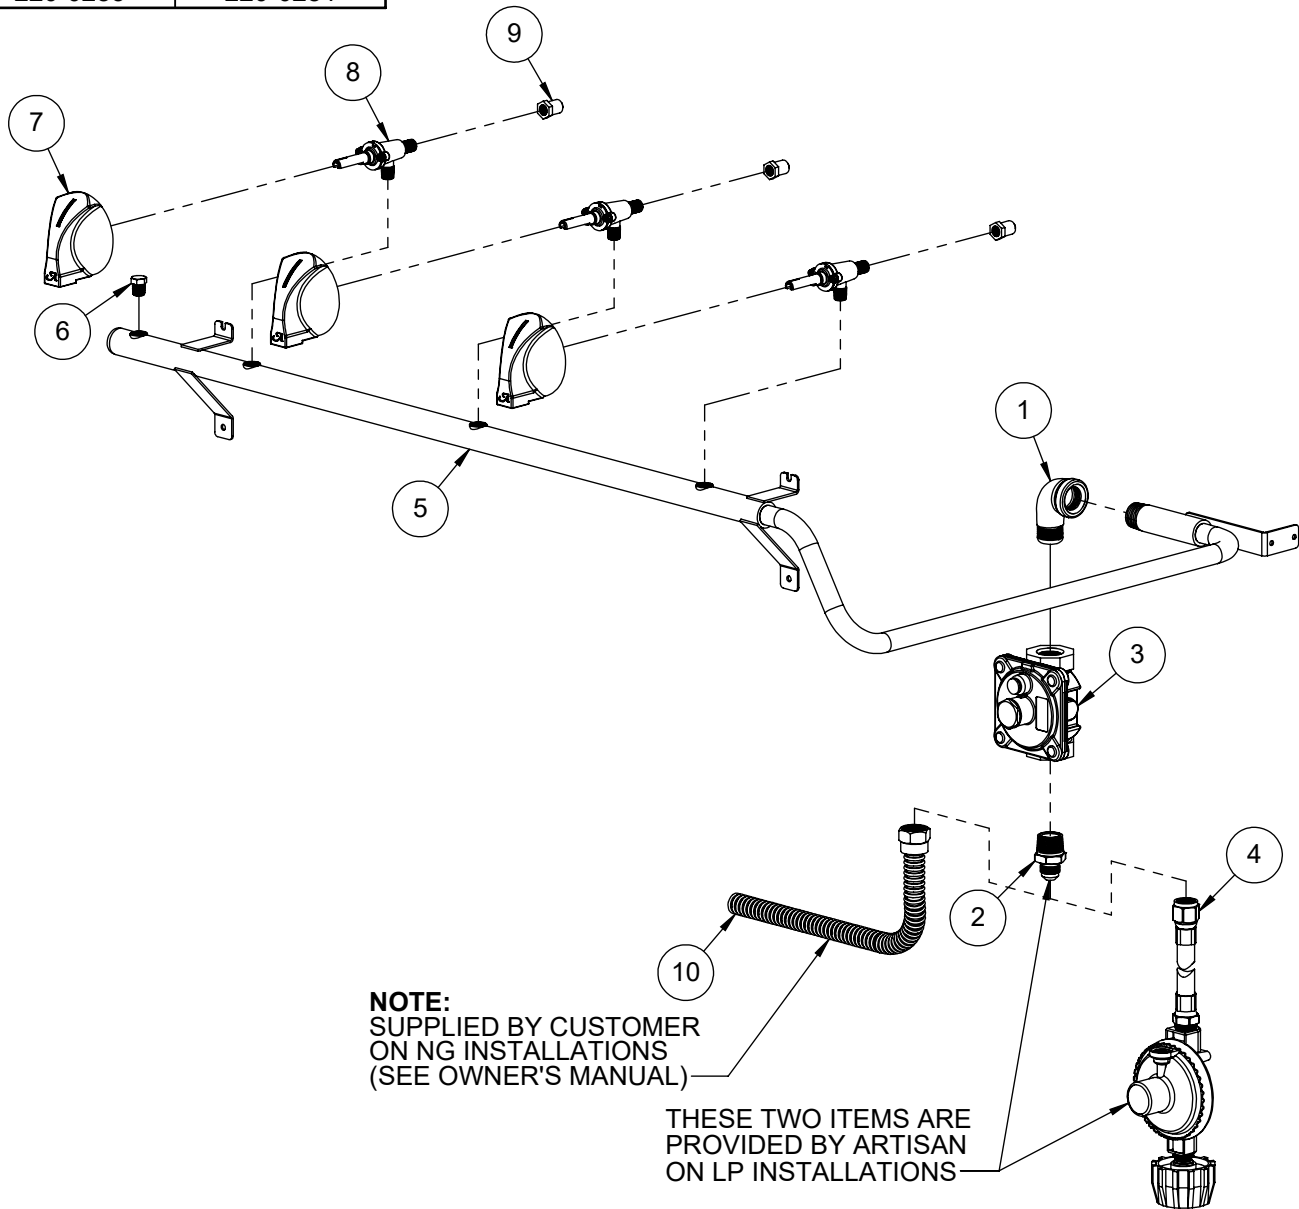

ITEM	PART NUMBER	DESCRIPTION	QTY
1	200-0093	WASHER - PUSH LOCK 1/8" ID X 3/8" OD (LOGO)	2
2	290-0356	ARTISAN LOGO	1
3	510-1067	AAEP-36 FRONT PANEL - WELDED PARTS	1

ITEM	PART NUMBER	DESCRIPTION	QTY
1	100-2024	FIREBOX TRAY SLIDE PART-A	2
2	100-2025	FIREBOX TRAY SLIDE PART-B	2
3	100-2372	ART-36 FIREWALL	1
4	100-2373	ART - BURNER BRACKET	3
5	100-2374	ART - IGNITER COVER - STANDARD	3
6	100-2417	AAE-36 FIREBOX REAR COVER	1
7	100-2666	ARTP BUTTONS SHIELD - BRACKET	1
8	100-2742	AAEP-36 BACK HOOD - REAR COVER	1
9	200-0057	SCREW 1/4-20 X 1/2 - TRUSS HEAD - PHILLIPS	6
10	200-0062	10-32 X 3/4 - PAN HEAD - PHILLIPS SCREW	2
11	200-0082	10-32 X 1/4 - PAN HEAD - PHILIPS SCREW	2
12	200-0111	SCREW 8-18 X 1/2 - SELF TAP - 410 SS	46
13	200-0267	10-32 X 1/2 - PAN HEAD - PHILLIPS SCREW	8
14	510-0567	ARTISAN IGNITER BRACKET	1
15	510-0742	ART2-36 - PERIMETER RING	1
16	510-0748	ART - PERIMETER MOUNTING BRACKET	2
17	510-0777	AAE-36 BACK HOOD INSIDE PANEL ASSEMBLY	1
18	510-1016	ARTP-36 FIREBOX - RIVETED PARTS	1

ITEM	PART NUMBER	DESCRIPTION	QTY
1	200-0274	ELBOW 90° - CAST IRON - 1/2" FPT x 1/2" MPT	1
2	220-0275	NIPPLE - 1/2" MPT X 3/8" OD FL	1
3	220-0280	REGULATOR GAS - MAXITROL RV48CL440002	1
4	220-0301	REGULATOR - LP GAS W/36" HOSE - CONN. GREEN	1
5	220-0431	GAS MANIFOLD - ART2-36 / AAE-36	1
6	220-0434	PLUG 1/8"x27 NPT - BRASS - HEX HEAD HOLLOW	1
7	290-0030	KNOB BBQ - ALFRESCO "A" LETTER	3
8	290-0320	VALVE - GAS - VARIABLE FLOW - 1/8-27 MPT X 1/8-27 NPTS	3
9	SEE NOTE	ORIFICE - MAIN BURNER - (SEE NOTE FOR SIZING)	3
10	SEE NOTE	1/2" ODF - FLEX SS GAS LINE (BY CUSTOMER)	1

NOTE: ORIFICE OR VALVE ASSEMBLY TO CHANGE ACCORDING TO FUEL SUPPLY: NATURAL GAS OR LIQUID PROPANE

ITEM	NG	LP
	PART #	PART #
9	220-0283	220-0284

ITEM	PART NUMBER	DESCRIPTION	QTY
1	210-0194	IGNITER MODULE - 4 POINTS (WITH CAP)	1
2	210-0491	ARTISAN U-BURNER ELECTRODE TIP	3
3	210-0546	AAE-36 IGNITER WIRE KIT	1
4	210-0586	SWITCH - IGNITION - MOMENTARY [ON]/OFF	1