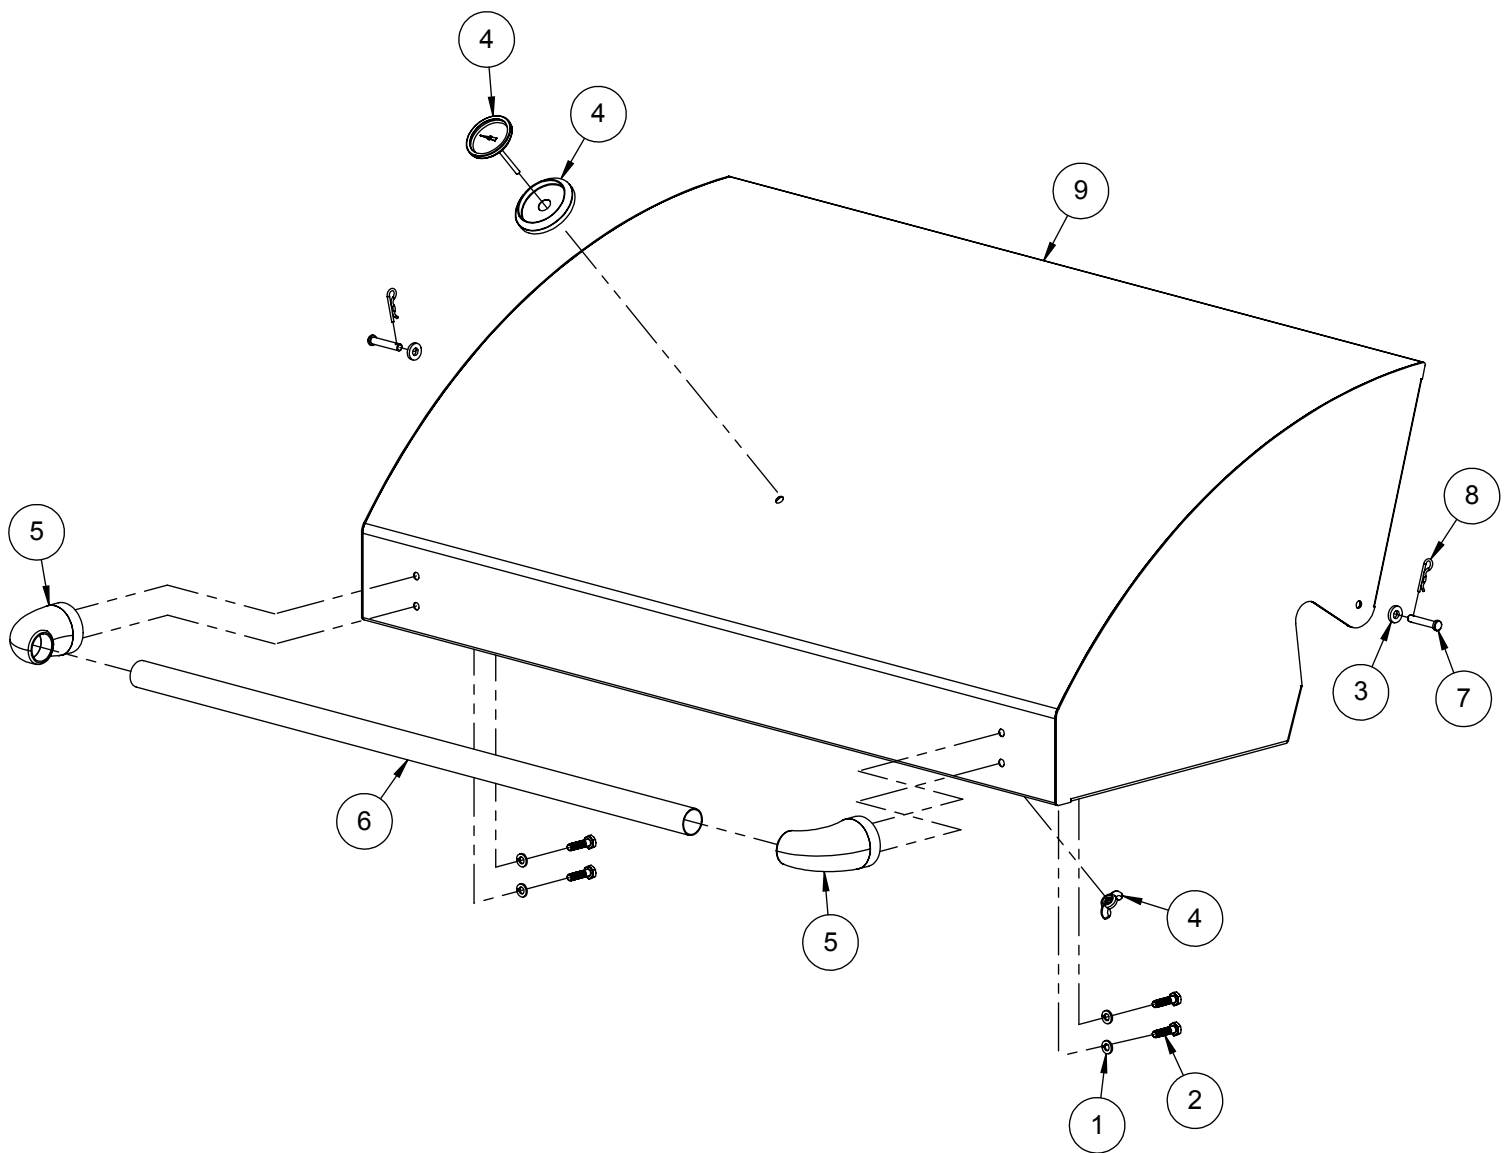

Artisan

AAEP-36 Parts Manual
BUILT-IN 36" BBQ GRILL WITH THREE BURNERS
Serial Numbers up to 17-99999

ITEM	PART NUMBER	DESCRIPTION	QTY
1	200-0086	1/4-20 X 3/8 - TRUSS HEAD - PHILIPS SCREW	4
2	290-0323	ARTISAN BBQ GRID - 9.8125" WIDE	2
3	290-0324	ARTISAN BBQ GRID - 13.8125" WIDE	1
4	290-0354	ART-36 WARMING GRID	1
5	290-0355	ART BBQ - U-BURNER	3
6	290-0443	SPRING TEMPERED- .513 OD x 4.875 L	2
7	290-0447	ARTP HOOD SPRING LATCH	2
8	510-1010	ARTP-36 FRONT HOOD MAIN ASSEMBLY	1
9	510-1011	ARTP-36 BBQ MAIN BODY	1
10	510-1024	BRIQUETTE TRAY ASSEMBLY - 13 1/2"	1
11	510-1025	BRIQUETTE TRAY ASSEMBLY - 9-3/4"	2
12	510-1040	ARTP-36 GREASE TRAY ASSEMBLY	1
13	510-1066	AAEP-36 FRONT PANEL - MAIN ASSEMBLY	1
14	510-1084	AAEP-32 IGNITER COMPONENTS	1
15	510-1085	AAEP-36 GAS MANIFOLD	1

ITEM	PART NUMBER	DESCRIPTION	QTY
1	200-0087	WASHER - 1/4" SPRING LOCK- REGULAR - SS	4
2	200-0091	HH- HD - 1/4-20 x 1 x .75 THREAD	4
3	200-0092	1/4 X 1/8 X 5/8 FLAT WASHER - SPACER	2
4	210-0490	ARTISAN THERMOMETER ASSEMBLY	1
5	290-0063	HANDLE - END CAP ASSEMBLY	2
6	290-0328	ARTISAN 36" BBQ - FRONT HOOD HANDLE BAR	1
7	290-0445	CLEVIS PIN - 1/4"Ø x 1-3/8	2
8	290-0448	COTTER PIN - HAIRPIN 1/4" ~ 3/8" Pin Ø x 1-1/4" L x 5/64" WIRE	2
9	510-1009	ARTP-36 FRONT HOOD - WELDED PARTS	1

ITEM	PART NUMBER	DESCRIPTION	QTY
1	100-1895	ALX2 - BRIQUETTE LOCK BAR	3
2	100-2668	ARTP - BRIQUETTE TRAY BASE - 13 1/2" WIDE	1
3	200-0312	SCREW 8-32 x 3/4"- PAN HEAD - PHILLIPS - THREAD CUTTER TYPE F	9
4	265-0005	BRIQUETTE - ALFRESCO CUSTOM	24

ITEM	PART NUMBER	DESCRIPTION	QTY
1	100-1895	ALX2 - BRIQUETTE LOCK BAR	2
2	100-2669	ARTP - BRIQUETTE TRAY BASE	1
3	200-0312	SCREW 8-32 x 3/4" - PAN HEAD - PHILLIPS - THREAD CUTTER TYPE F	6
4	265-0005	BRIQUETTE - ALFRESCO CUSTOM	18