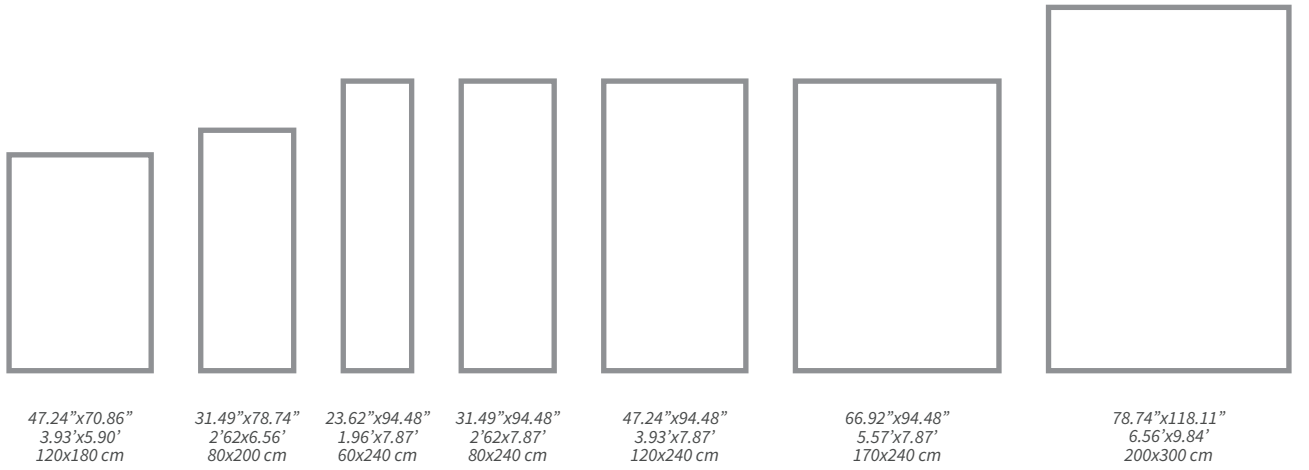

## Coasters

- 85% PVC / 15% Polyester
- Water resistant
- Durable
- Antiallergic
- Easy to clean

3.93"x3.93"	5.90"x5.90"	7.87"x7.87"	Ø 3.93"	Ø 5.90"	Ø 7.87"
0.32'x0.32'	0.49'x0.49'	0.65'x0.65'	Ø 0.32'	Ø 0.49'	Ø 0.65'
10x10 cm	15x15 cm	20x20 cm	Ø 10 cm	Ø 15 cm	Ø 20 cm