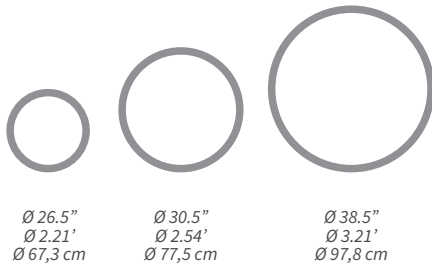

Table Toppers

- 87% PVC / 13% Polyester ; 85% PVC / 15% Polyester
- Water resistant
- Soft and flexible ; Semi-rigid
- Antiallergic
- Easy to clean