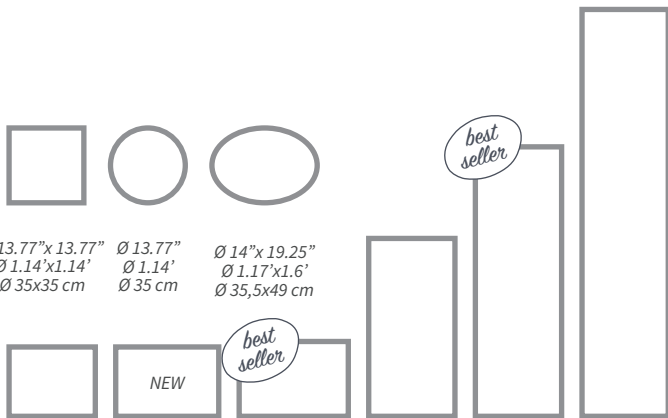

Placemats / Table runners

- 87% PVC / 13% Polyester ; 85% PVC / 15% Polyester
- Water resistant
- Soft and flexible ; Semi-rigid
- Antiallergic
- Easy to clean

Ø 13.77"x13.77"	Ø 13.77"	Ø 14"x19.25"
Ø 1.14'x1.14'	Ø 1.14'	Ø 1.17'x1.6'
Ø 35x35 cm	Ø 35 cm	Ø 35,5x49 cm

11.81"x15.75"	12"x18"	13.77"x19.68"	15.74"x31.49"	15.74"x47.24"	15.74"x70.86"
0.98'x1.31"	1'x1.5"	1.14'x1.64'	1.31'x2.62'	1.31'x3.93'	1.31'x5.90'
30x40 cm	30,5x45,7 cm	35x50 cm	40x80 cm	40x120 cm	40x180 cm