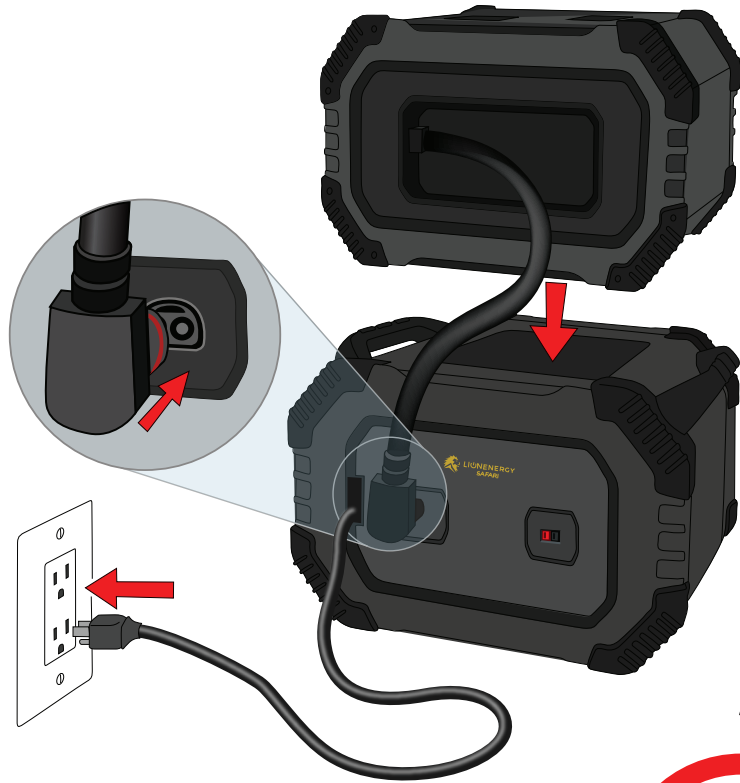

Connecting the Safari-XP (Expansion Pack)

Conexión del Safari-XP | Connexion du Safari-XP

1. **1.** To charge the Safari-XP, connect it to the Safari and charge as normal.
   Para cargar el Safari-XP, conéctelo al Safari y cárguelo normalmente.
   Pour charger le Safari-XP, connectez-le au Safari et chargez-le normalement.