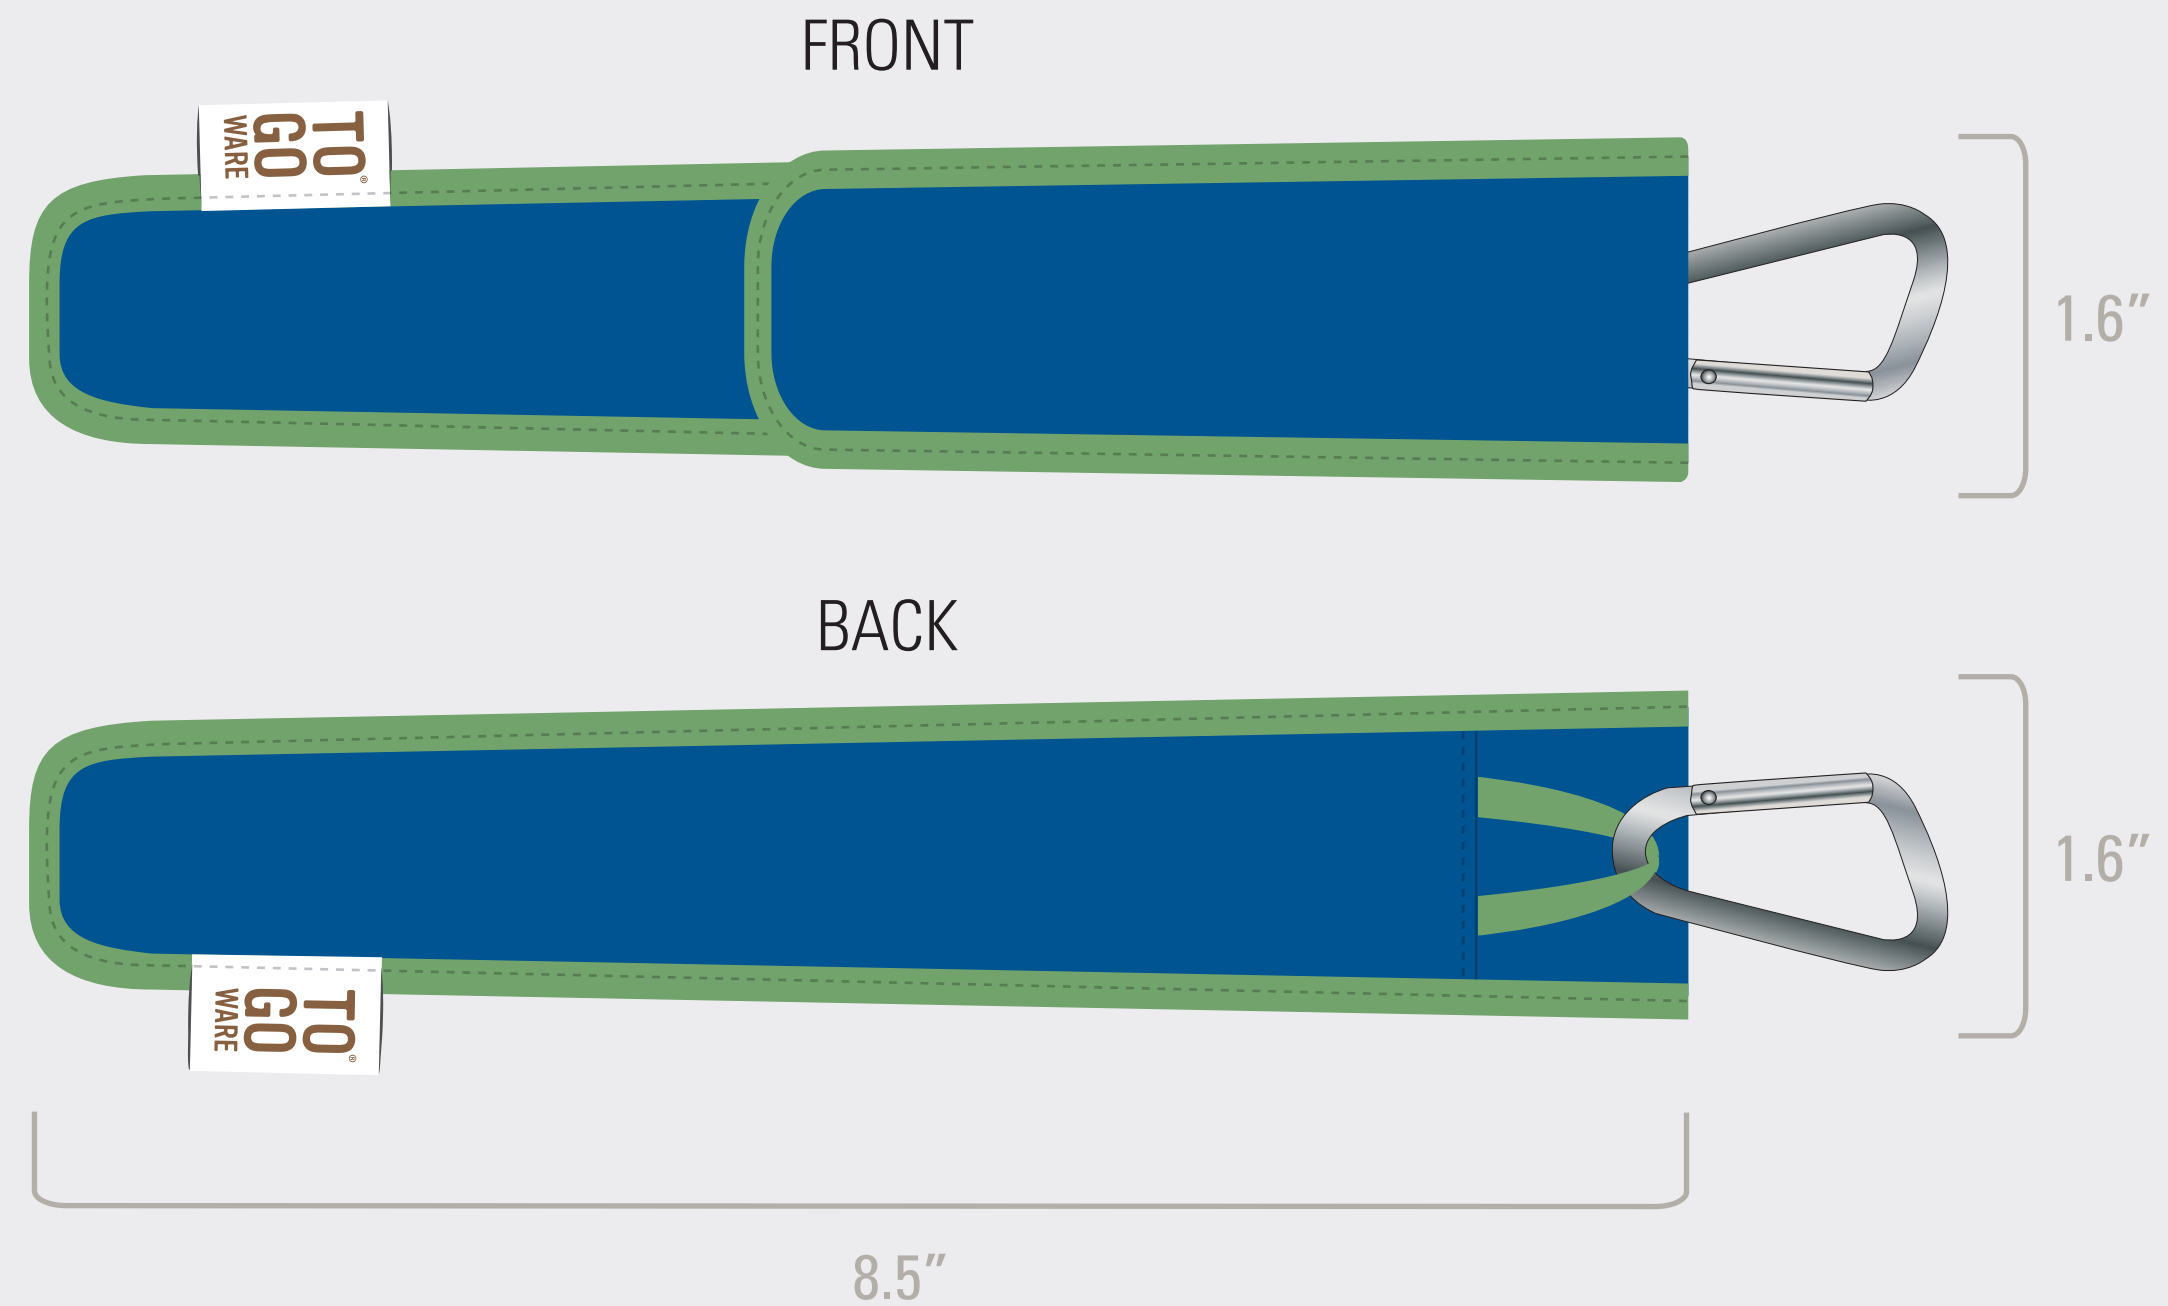

TO-GO WARE®

Classic Utensil Set • Custom Program

Custom Designed For

Client

PRINT SPECIFICATIONS

Front Logo Width: cm
 From Left Edge of Flap: cm
 Back Logo Width: cm
 From Left Edge: cm

SLEEVE COLOR: TPX:
 BIAS COLOR: TPX:

INK COLOR(S):

Color 1:
PMS: White C

Please submit this document together with your artwork or logo file in vector format (.eps or .ai) to your Ethical Swag sales rep.

Measurements (English):		Measurements (Metric):	
Case:	1.6 "w x 8.5" h	Case:	4cm w x 21.5cm h
Weight:	0.10 lbs.	Weight:	45.4g