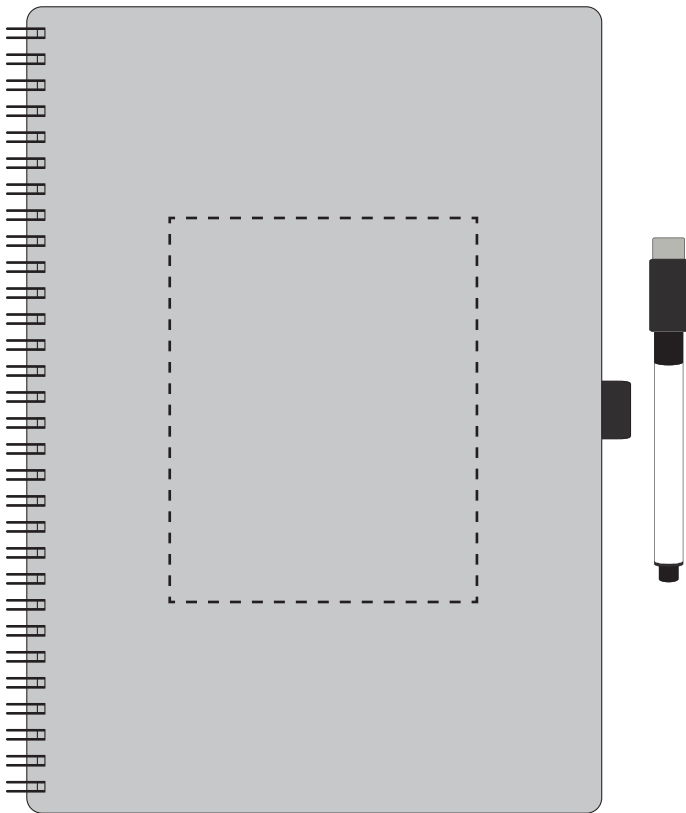

# Item Template

**Primary Imprint Method:**

Screen Print

**Max Imprint Color(s):**

1 Spot Color

**Location(s) & Size:**

STD: 4"W x 5"H

(Centered on Front)

ALT: 4"W x 5"H

(Centered on Back)

**Alternate Imprint Method:**

N/A

**Max Imprint Color(s):**

N/A

**Location(s) & Size:**

STD: N/A

**Size:** 7.75"W x 10.5"H x 0.5"D

**Material:** Kraft Paper

**Available Color(s):** Natural

**FPO Item Rendering**

Dotted lines represent imprint area and do not print.

**Standard Position  
Item at 40% actual size**

**100% Actual Size Imprint**

*This template reflect our most accurate product information based on current inventory and print capabilities and is subject to change without notice. Template item size are not necessarily to scale (as noted). **Similarly, item colors shown on template may vary based on monitor resolution and other environmental factors and should be used for reference only.***