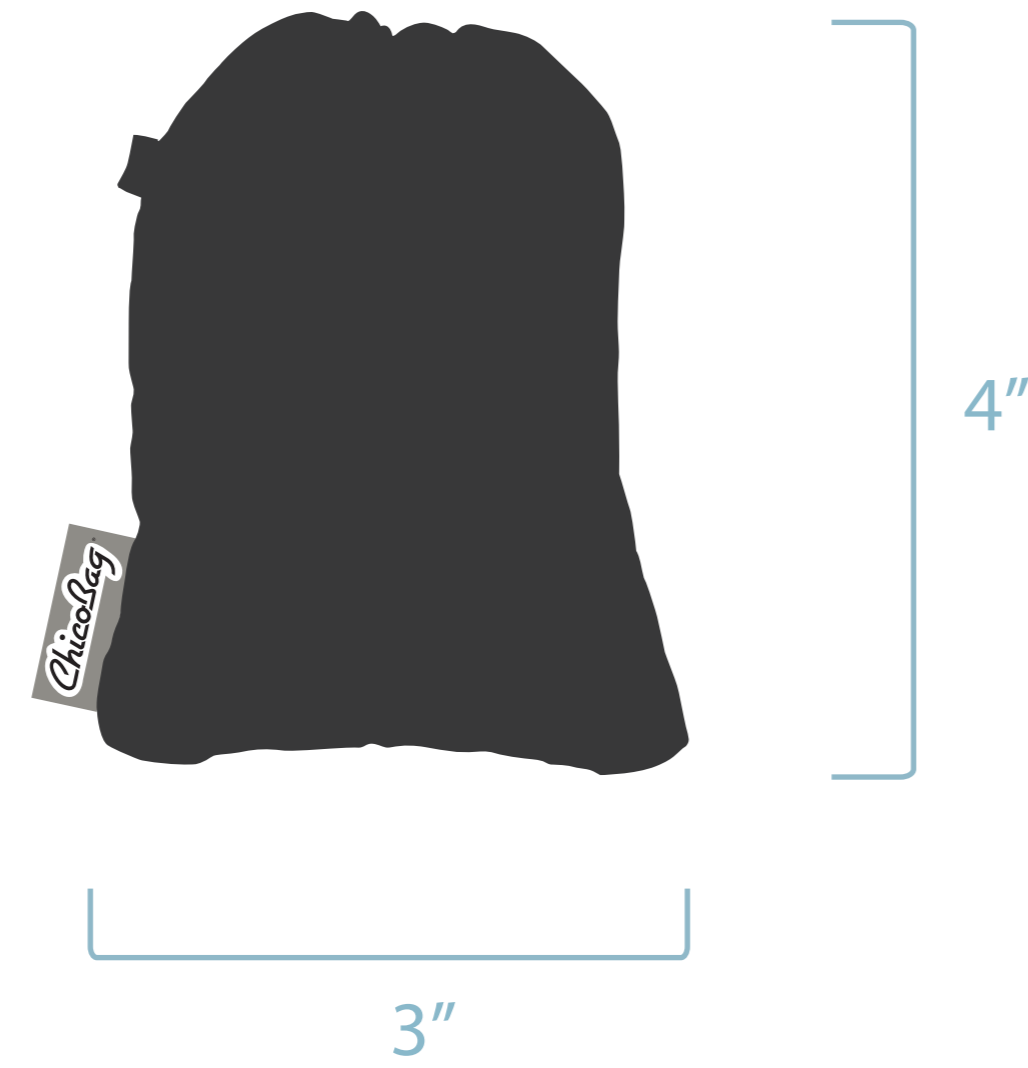

POUCH

FRONT

BACK

PRINT SPECIFICATIONS

Front Bag Print Width: cm
 From Top of Bag: cm
 Pouch Print Width (centered): cm

BAG COLOR: TPX: BLACK
 HANDLE COLOR: TPX: BLACK

INK COLOR(S):

Color 1:
PMS: White C

ORIGINAL Measurements (English):	ORIGINAL Measurements (Metric):
Bag: 17" w x 14" h	Bag: 43cm w x 36cm h
Pouch: 3" w x 4" h	Pouch: 8cm w x 10cm h
Handle drop: 7"	Handle drop: 18cm
Capacity: 25 lbs	Capacity: 11.3kg
Weight: 1.5 oz.	Weight: 43g

OPEN BAG

FRONT