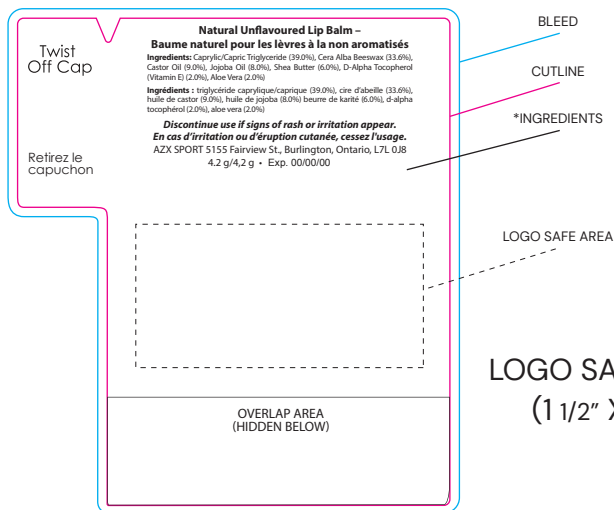

LIP BALM NATURAL – UNFLAVOURED

PRINTING GUIDELINES FOR LIP BALM STICKS

TEMPLATE INSTRUCTIONS

1. PLACE ART INTO LOGO SAFE AREA
BOX AND RESIZE TO FIT
2. SAVE FILE AS AI OR PDF FORMAT
3. SUBMIT BACK TO OUR PRODUCTION TEAM
AT ETHICAL SWAG

LIP BALM

ACTUAL LABEL SIZE

LIP BALM NATURAL – PEPPERMINT

PRINTING GUIDELINES FOR LIP BALM STICKS

TEMPLATE INSTRUCTIONS

1. PLACE ART INTO LOGO SAFE AREA
BOX AND RESIZE TO FIT
2. SAVE FILE AS AI OR PDF FORMAT
3. SUBMIT BACK TO OUR PRODUCTION TEAM
AT ETHICAL SWAG

LIP BALM

ACTUAL LABEL SIZE

LIP BALM NATURAL – TANGERINE

PRINTING GUIDELINES FOR LIP BALM STICKS

TEMPLATE INSTRUCTIONS

1. PLACE ART INTO LOGO SAFE AREA BOX AND RESIZE TO FIT
2. SAVE FILE AS AI OR PDF FORMAT
3. SUBMIT BACK TO OUR PRODUCTION TEAM AT ETHICAL SWAG

LIP TIN
FRONT

*INGREDIENTS
(BOTTOM OF TIN)

LOGO SAFE AREA
(1" X 1")