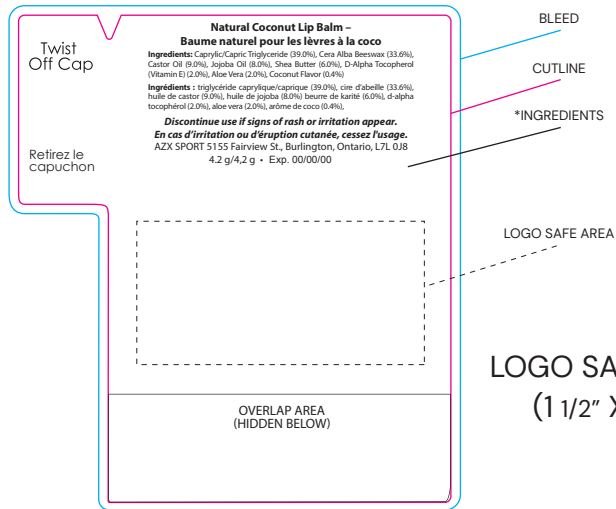

LIP BALM

ACTUAL LABEL SIZE

LIP BALM NATURAL - VANILLA

PRINTING GUIDELINES FOR LIP BALM STICKS

TEMPLATE INSTRUCTIONS

1. PLACE ART INTO LOGO SAFE AREA
BOX AND RESIZE TO FIT
2. SAVE FILE AS AI OR PDF FORMAT
3. SUBMIT BACK TO OUR PRODUCTION TEAM
AT ETHICAL SWAG

LIP BALM

ACTUAL LABEL SIZE

LIP BALM NATURAL - COCONUT

PRINTING GUIDELINES FOR LIP BALM STICKS

TEMPLATE INSTRUCTIONS

1. PLACE ART INTO LOGO SAFE AREA
BOX AND RESIZE TO FIT
2. SAVE FILE AS AI OR PDF FORMAT
3. SUBMIT BACK TO OUR PRODUCTION TEAM
AT ETHICAL SWAG

LIP BALM

ACTUAL LABEL SIZE

LIP BALM NATURAL - CHERRY

PRINTING GUIDELINES FOR LIP BALM STICKS

TEMPLATE INSTRUCTIONS

1. PLACE ART INTO LOGO SAFE AREA
BOX AND RESIZE TO FIT
2. SAVE FILE AS AI OR PDF FORMAT
3. SUBMIT BACK TO OUR PRODUCTION TEAM
AT ETHICAL SWAG