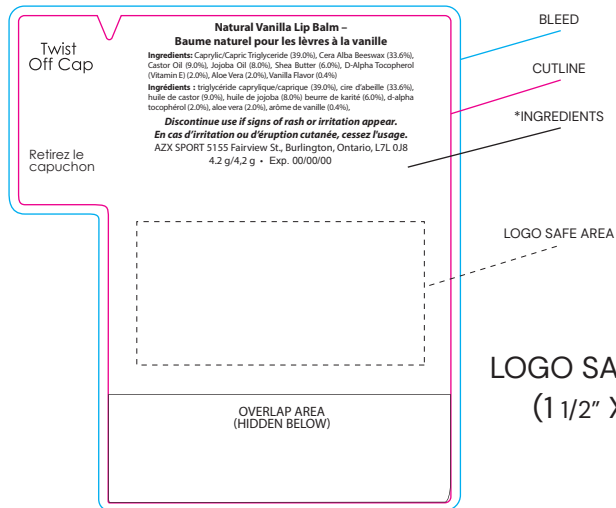

LIP BALM

ACTUAL LABEL SIZE

LIP BALM NATURAL – TANGERINE

PRINTING GUIDELINES FOR LIP BALM STICKS

TEMPLATE INSTRUCTIONS

1. PLACE ART INTO LOGO SAFE AREA BOX AND RESIZE TO FIT
2. SAVE FILE AS AI OR PDF FORMAT
3. SUBMIT BACK TO OUR PRODUCTION TEAM AT ETHICAL SWAG

LIP BALM

ACTUAL LABEL SIZE

LIP BALM NATURAL - VANILLA

PRINTING GUIDELINES FOR LIP BALM STICKS

TEMPLATE INSTRUCTIONS

1. PLACE ART INTO LOGO SAFE AREA
BOX AND RESIZE TO FIT
2. SAVE FILE AS AI OR PDF FORMAT
3. SUBMIT BACK TO OUR PRODUCTION TEAM
AT ETHICAL SWAG

LIP BALM

ACTUAL LABEL SIZE

LIP BALM NATURAL - COCONUT

PRINTING GUIDELINES FOR LIP BALM STICKS

TEMPLATE INSTRUCTIONS

1. PLACE ART INTO LOGO SAFE AREA
BOX AND RESIZE TO FIT
2. SAVE FILE AS AI OR PDF FORMAT
3. SUBMIT BACK TO OUR PRODUCTION TEAM
AT ETHICAL SWAG

LIP BALM

ACTUAL LABEL SIZE

LIP BALM NATURAL - CHERRY

PRINTING GUIDELINES FOR LIP BALM STICKS

TEMPLATE INSTRUCTIONS

1. PLACE ART INTO LOGO SAFE AREA
BOX AND RESIZE TO FIT
2. SAVE FILE AS AI OR PDF FORMAT
3. SUBMIT BACK TO OUR PRODUCTION TEAM
AT ETHICAL SWAG