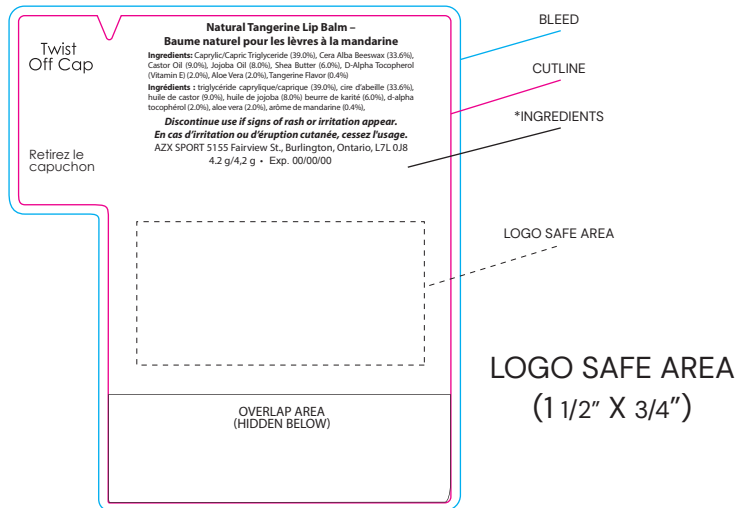

LIP BALM

ACTUAL LABEL SIZE

LIP BALM NATURAL – PEPPERMINT

PRINTING GUIDELINES FOR LIP BALM STICKS

TEMPLATE INSTRUCTIONS

1. PLACE ART INTO LOGO SAFE AREA
BOX AND RESIZE TO FIT
2. SAVE FILE AS AI OR PDF FORMAT
3. SUBMIT BACK TO OUR PRODUCTION TEAM
AT ETHICAL SWAG

LIP BALM

ACTUAL LABEL SIZE

LIP BALM NATURAL – TANGERINE

PRINTING GUIDELINES FOR LIP BALM STICKS

TEMPLATE INSTRUCTIONS

1. PLACE ART INTO LOGO SAFE AREA BOX AND RESIZE TO FIT
2. SAVE FILE AS AI OR PDF FORMAT
3. SUBMIT BACK TO OUR PRODUCTION TEAM AT ETHICAL SWAG

LIP BALM

ACTUAL LABEL SIZE

LIP BALM NATURAL - VANILLA

PRINTING GUIDELINES FOR LIP BALM STICKS

TEMPLATE INSTRUCTIONS

1. PLACE ART INTO LOGO SAFE AREA
BOX AND RESIZE TO FIT
2. SAVE FILE AS AI OR PDF FORMAT
3. SUBMIT BACK TO OUR PRODUCTION TEAM
AT ETHICAL SWAG

LIP TIN
FRONT

*INGREDIENTS
(BOTTOM OF TIN)

LOGO SAFE AREA
(1" X 1")