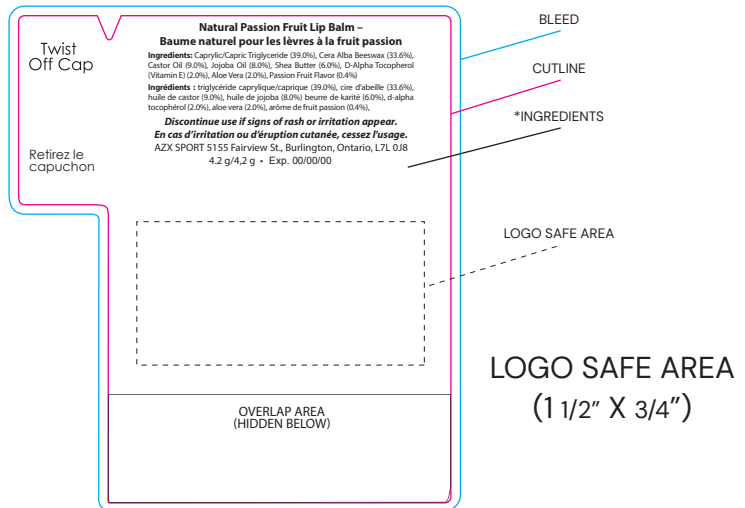

LIP BALM

ACTUAL LABEL SIZE

LIP BALM NATURAL - CHERRY

PRINTING GUIDELINES FOR LIP BALM STICKS

TEMPLATE INSTRUCTIONS

1. PLACE ART INTO LOGO SAFE AREA
BOX AND RESIZE TO FIT
2. SAVE FILE AS AI OR PDF FORMAT
3. SUBMIT BACK TO OUR PRODUCTION TEAM
AT ETHICAL SWAG

LIP BALM

ACTUAL LABEL SIZE

LIP BALM NATURAL – PASSION FRUIT

PRINTING GUIDELINES FOR LIP BALM STICKS

TEMPLATE INSTRUCTIONS

1. PLACE ART INTO LOGO SAFE AREA
BOX AND RESIZE TO FIT
2. SAVE FILE AS AI OR PDF FORMAT
3. SUBMIT BACK TO OUR PRODUCTION TEAM
AT ETHICAL SWAG

LIP BALM

ACTUAL LABEL SIZE

LIP BULLET

PRINTING GUIDELINES FOR LIP BALM STICKS

TEMPLATE INSTRUCTIONS

1. PLACE ART INTO LOGO SAFE AREA BOX AND RESIZE TO FIT
2. SAVE FILE AS AI OR PDF FORMAT
3. SUBMIT BACK TO OUR PRODUCTION TEAM AT ETHICAL SWAG

LIP BULLET

LOGO SAFE AREA
(1 1/4" X 3/4")

LIP TIN

PRINTING GUIDELINES FOR LIP TINS

TEMPLATE INSTRUCTIONS

1. PLACE ART INTO LOGO SAFE AREA BOX AND RESIZE TO FIT
2. SAVE FILE AS AI OR PDF FORMAT
3. SUBMIT BACK TO OUR PRODUCTION TEAM AT ETHICAL SWAG