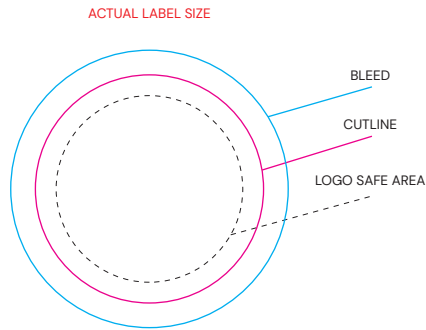

LIP BALM

ACTUAL LABEL SIZE

LIP BULLET

PRINTING GUIDELINES FOR LIP BALM STICKS

TEMPLATE INSTRUCTIONS

1. PLACE ART INTO LOGO SAFE AREA BOX AND RESIZE TO FIT
2. SAVE FILE AS AI OR PDF FORMAT
3. SUBMIT BACK TO OUR PRODUCTION TEAM AT ETHICAL SWAG

LIP BULLET

LOGO SAFE AREA
(1 1/4" X 3/4")

LIP TIN

PRINTING GUIDELINES FOR LIP TINS

TEMPLATE INSTRUCTIONS

1. PLACE ART INTO LOGO SAFE AREA BOX AND RESIZE TO FIT
2. SAVE FILE AS AI OR PDF FORMAT
3. SUBMIT BACK TO OUR PRODUCTION TEAM AT ETHICAL SWAG

LIP TIN
FRONT

*INGREDIENTS
(BOTTOM OF TIN)

LOGO SAFE AREA
(1" X 1")