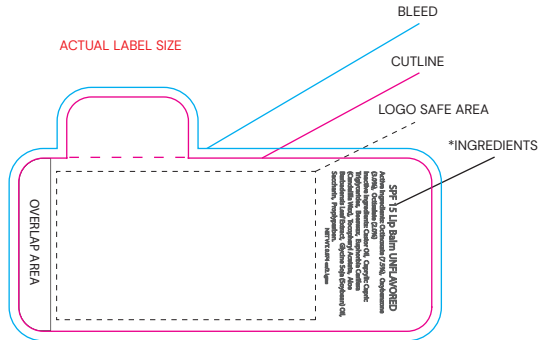

LIP BALM

ACTUAL LABEL SIZE

LIP BALM NATURAL – PASSION FRUIT

PRINTING GUIDELINES FOR LIP BALM STICKS

TEMPLATE INSTRUCTIONS

1. PLACE ART INTO LOGO SAFE AREA
BOX AND RESIZE TO FIT
2. SAVE FILE AS AI OR PDF FORMAT
3. SUBMIT BACK TO OUR PRODUCTION TEAM
AT ETHICAL SWAG

LIP BALM

ACTUAL LABEL SIZE

LIP BULLET

PRINTING GUIDELINES FOR LIP BALM STICKS

TEMPLATE INSTRUCTIONS

1. PLACE ART INTO LOGO SAFE AREA BOX AND RESIZE TO FIT
2. SAVE FILE AS AI OR PDF FORMAT
3. SUBMIT BACK TO OUR PRODUCTION TEAM AT ETHICAL SWAG

LIP BULLET

LOGO SAFE AREA
(1 1/4" X 3/4")

LIP TIN

PRINTING GUIDELINES FOR LIP TINS

TEMPLATE INSTRUCTIONS

1. PLACE ART INTO LOGO SAFE AREA BOX AND RESIZE TO FIT
2. SAVE FILE AS AI OR PDF FORMAT
3. SUBMIT BACK TO OUR PRODUCTION TEAM AT ETHICAL SWAG

LIP TIN
FRONT

*INGREDIENTS
(BOTTOM OF TIN)

LOGO SAFE AREA
(1" X 1")