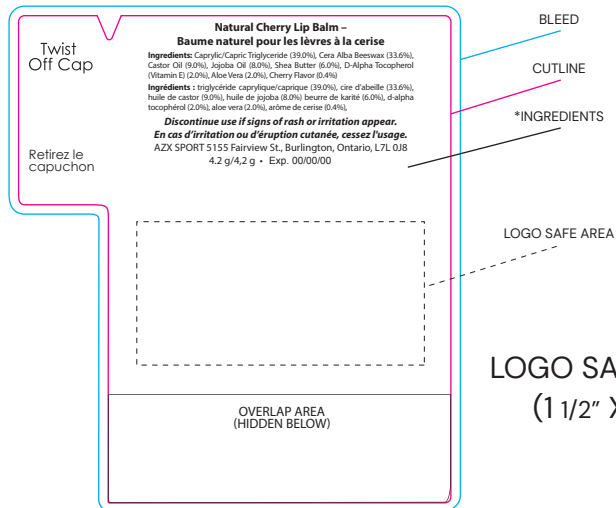

LIP BALM

ACTUAL LABEL SIZE

LIP BALM NATURAL - COCONUT

PRINTING GUIDELINES FOR LIP BALM STICKS

TEMPLATE INSTRUCTIONS

1. PLACE ART INTO LOGO SAFE AREA
BOX AND RESIZE TO FIT
2. SAVE FILE AS AI OR PDF FORMAT
3. SUBMIT BACK TO OUR PRODUCTION TEAM
AT ETHICAL SWAG

LIP BALM

ACTUAL LABEL SIZE

LIP BALM NATURAL - CHERRY

PRINTING GUIDELINES FOR LIP BALM STICKS

TEMPLATE INSTRUCTIONS

1. PLACE ART INTO LOGO SAFE AREA
BOX AND RESIZE TO FIT
2. SAVE FILE AS AI OR PDF FORMAT
3. SUBMIT BACK TO OUR PRODUCTION TEAM
AT ETHICAL SWAG

LIP BALM

ACTUAL LABEL SIZE

LIP BALM NATURAL – PASSION FRUIT

PRINTING GUIDELINES FOR LIP BALM STICKS

TEMPLATE INSTRUCTIONS

1. PLACE ART INTO LOGO SAFE AREA
BOX AND RESIZE TO FIT
2. SAVE FILE AS AI OR PDF FORMAT
3. SUBMIT BACK TO OUR PRODUCTION TEAM
AT ETHICAL SWAG