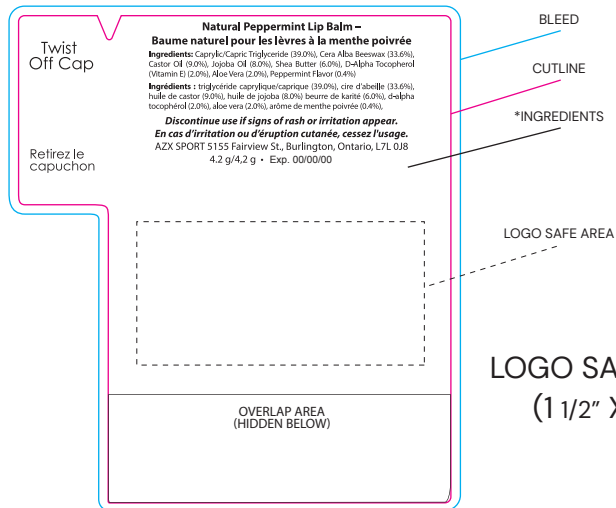

LIP BALM NATURAL – UNFLAVOURED

PRINTING GUIDELINES FOR LIP BALM STICKS

TEMPLATE INSTRUCTIONS

1. PLACE ART INTO LOGO SAFE AREA
BOX AND RESIZE TO FIT
2. SAVE FILE AS AI OR PDF FORMAT
3. SUBMIT BACK TO OUR PRODUCTION TEAM
AT ETHICAL SWAG

LIP BALM

ACTUAL LABEL SIZE

LIP BALM NATURAL – PEPPERMINT

PRINTING GUIDELINES FOR LIP BALM STICKS

TEMPLATE INSTRUCTIONS

1. PLACE ART INTO LOGO SAFE AREA
BOX AND RESIZE TO FIT
2. SAVE FILE AS AI OR PDF FORMAT
3. SUBMIT BACK TO OUR PRODUCTION TEAM
AT ETHICAL SWAG

LIP BALM

ACTUAL LABEL SIZE

LIP BALM NATURAL – TANGERINE

PRINTING GUIDELINES FOR LIP BALM STICKS

TEMPLATE INSTRUCTIONS

1. PLACE ART INTO LOGO SAFE AREA BOX AND RESIZE TO FIT
2. SAVE FILE AS AI OR PDF FORMAT
3. SUBMIT BACK TO OUR PRODUCTION TEAM AT ETHICAL SWAG

LIP TIN
FRONT

*INGREDIENTS
(BOTTOM OF TIN)

LOGO SAFE AREA
(1" X 1")