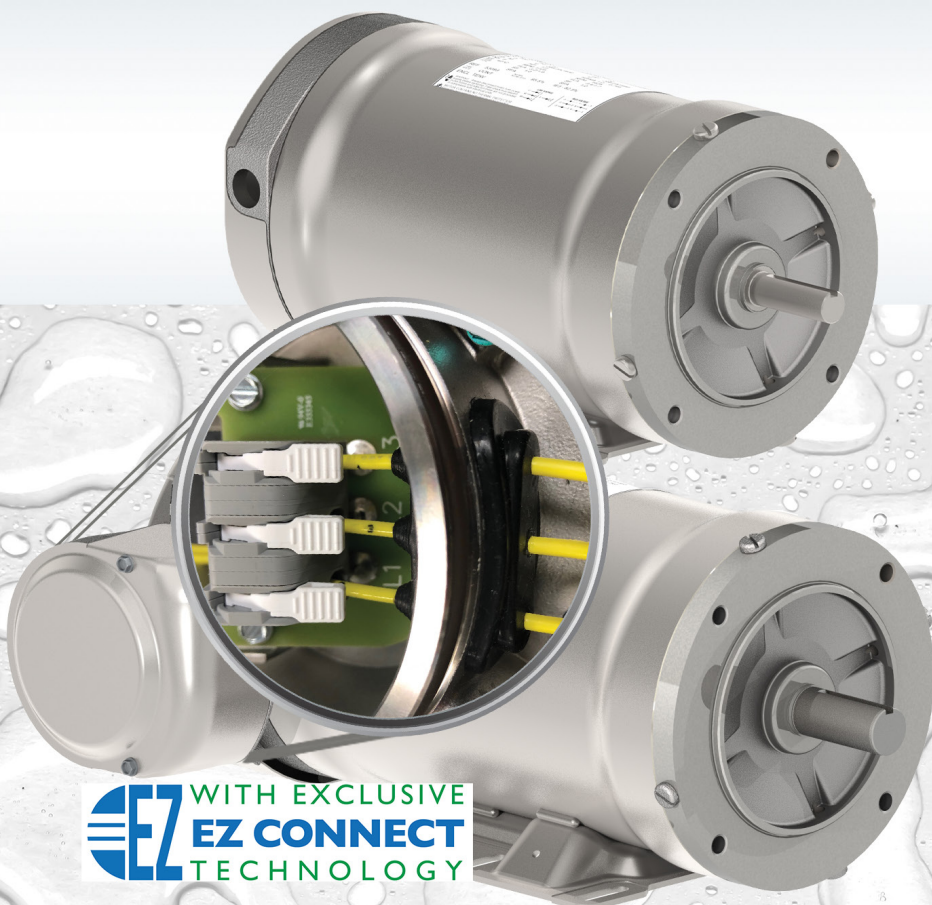

A Complete Range of Motors and Drives for the Toughest Wash Down Applications

WITH EXCLUSIVE
EZ CONNECT
TECHNOLOGY

CFW08 Wash

HydroDuty™

0.5 - 5HP (IP69K)

*Connect in seconds

*Warranty covers all water-related failures

HydroWash™

0.5 - 25HP (IP56)

PickerPlus™

3HP (IP69K)

Shark™

0.33 - 10HP (IP56)