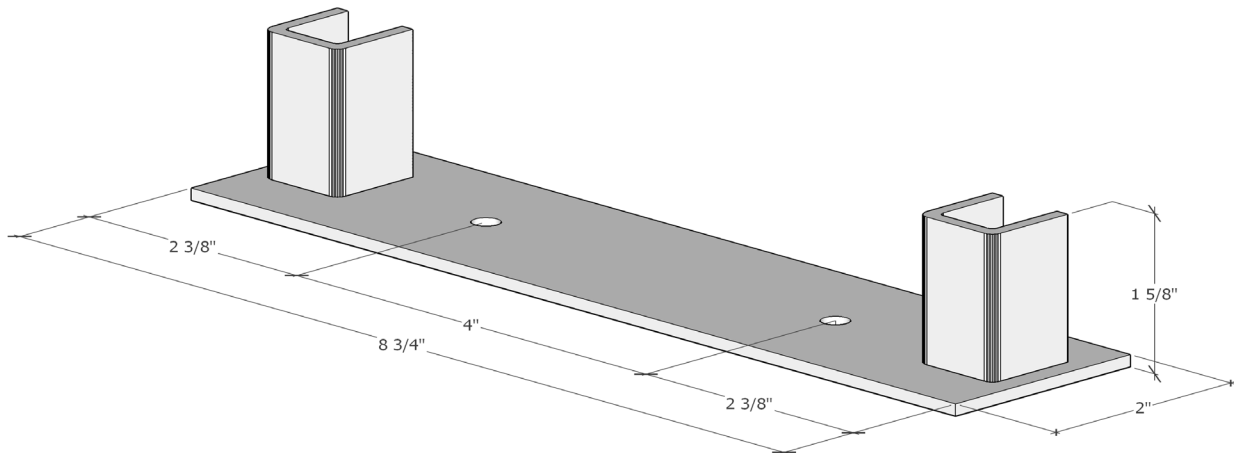

VINTAGEVIEW®
MOVING WINE STORAGE FORWARD

Wine Master Cellars, LLLP • 10645 E 47th Ave, Denver, CO 80239 • phone: 866.650.1500 • fax: 866.650.1501 • VintageView.com

Floor to Ceiling Frame Base Mounting Plate (FCF-BASE) Spec Sheet