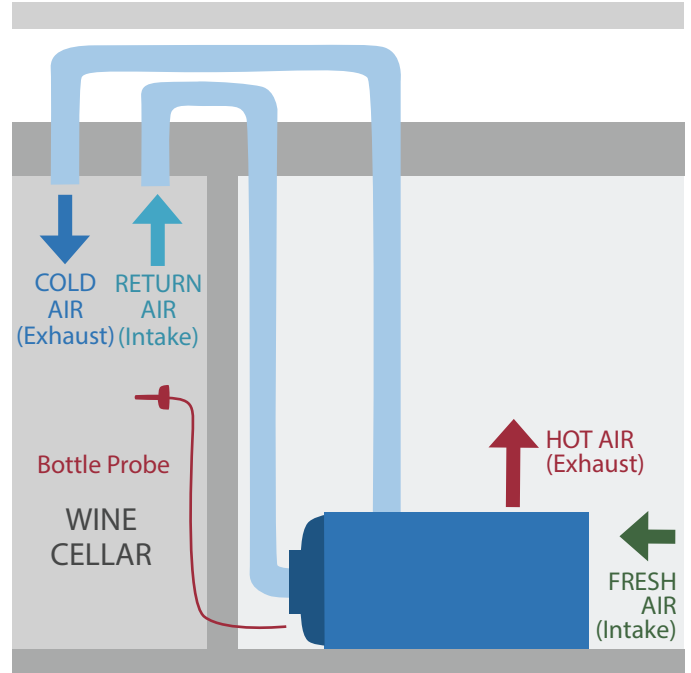

Configuration Options Air Handlers

1. Floor Mount / No Ducting

Hot exhaust and/or fresh intake can also be ducted.

2. Floor Mount / Front Ducted

Hot exhaust and/or fresh intake can also be ducted.
Horizontal or upright configurations available.

3. Split Configuration / No Ducting

Hot exhaust and/or fresh intake can also be ducted.

4. Split Configuration / Front Ducted

Hot exhaust and/or fresh intake can also be ducted.