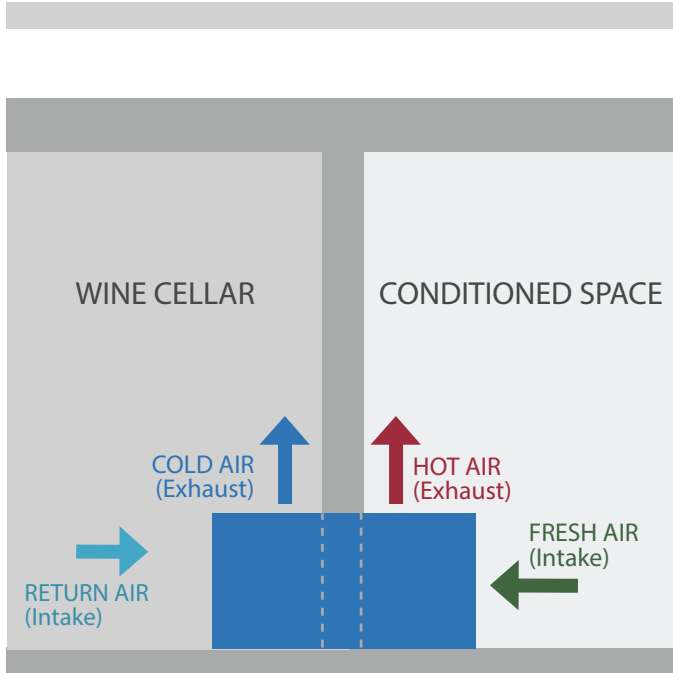

Configuration Options Air Handlers

1. Floor Mount / No Ducting

Hot exhaust and/or fresh intake can also be ducted.

2. Floor Mount / Front Ducted

Hot exhaust and/or fresh intake can also be ducted.
Horizontal or upright configurations available.

3. Split Configuration / No Ducting

Hot exhaust and/or fresh intake can also be ducted.

4. Split Configuration / Front Ducted

Hot exhaust and/or fresh intake can also be ducted.