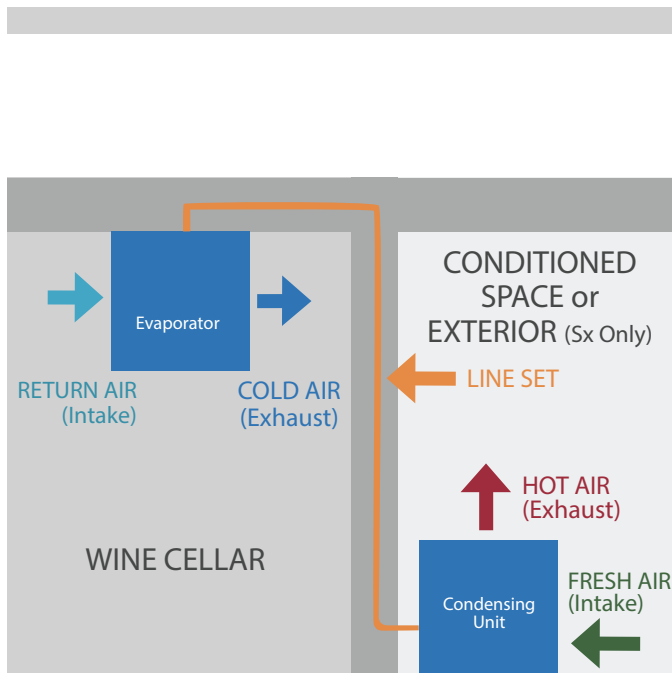

Configuration Options Air Handlers

1. Floor Mount / No Ducting

Hot exhaust and/or fresh intake can also be ducted.

2. Floor Mount / Front Ducted

Hot exhaust and/or fresh intake can also be ducted.
Horizontal or upright configurations available.

3. Split Configuration / No Ducting

Hot exhaust and/or fresh intake can also be ducted.

4. Split Configuration / Front Ducted

Hot exhaust and/or fresh intake can also be ducted.