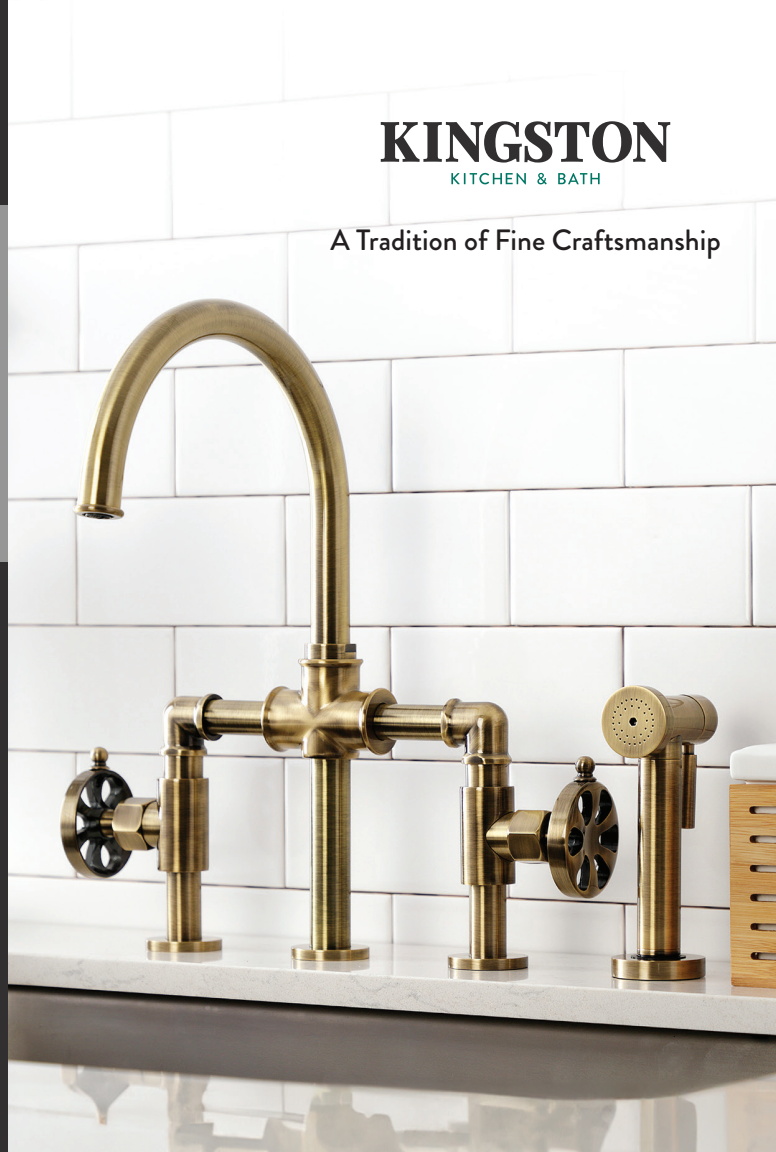

KINGSTON
KITCHEN & BATH

A Tradition of Fine Craftsmanship