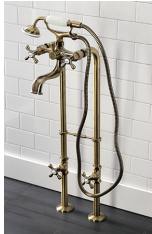

CC2201 CC2202
CC2205 CC2208

BAHK1612478SN

DR514122

BA7975C

KTK107P

BATHTUBS AND SHOWER BASES

Bathtubs

VTRS592928

VBTND663013NB1

VTSB603221L

VTAP6031R21C

VTPN672817C

VRTDS673026 /CCK266K1

Tub Fillers

AE8107DX

KS8151DL

CCK226K3

KB8635FLTO

KS226C

KS2341DFL

Shower Faucets

KB36370AX

GKB235

KB2630BXSO

CCK6177

KAK3522W2

Tub and Shower Trim and Accessories

AE3SE7

VTDESHOE

DLT5301A7

BSF9771PN

CC2088